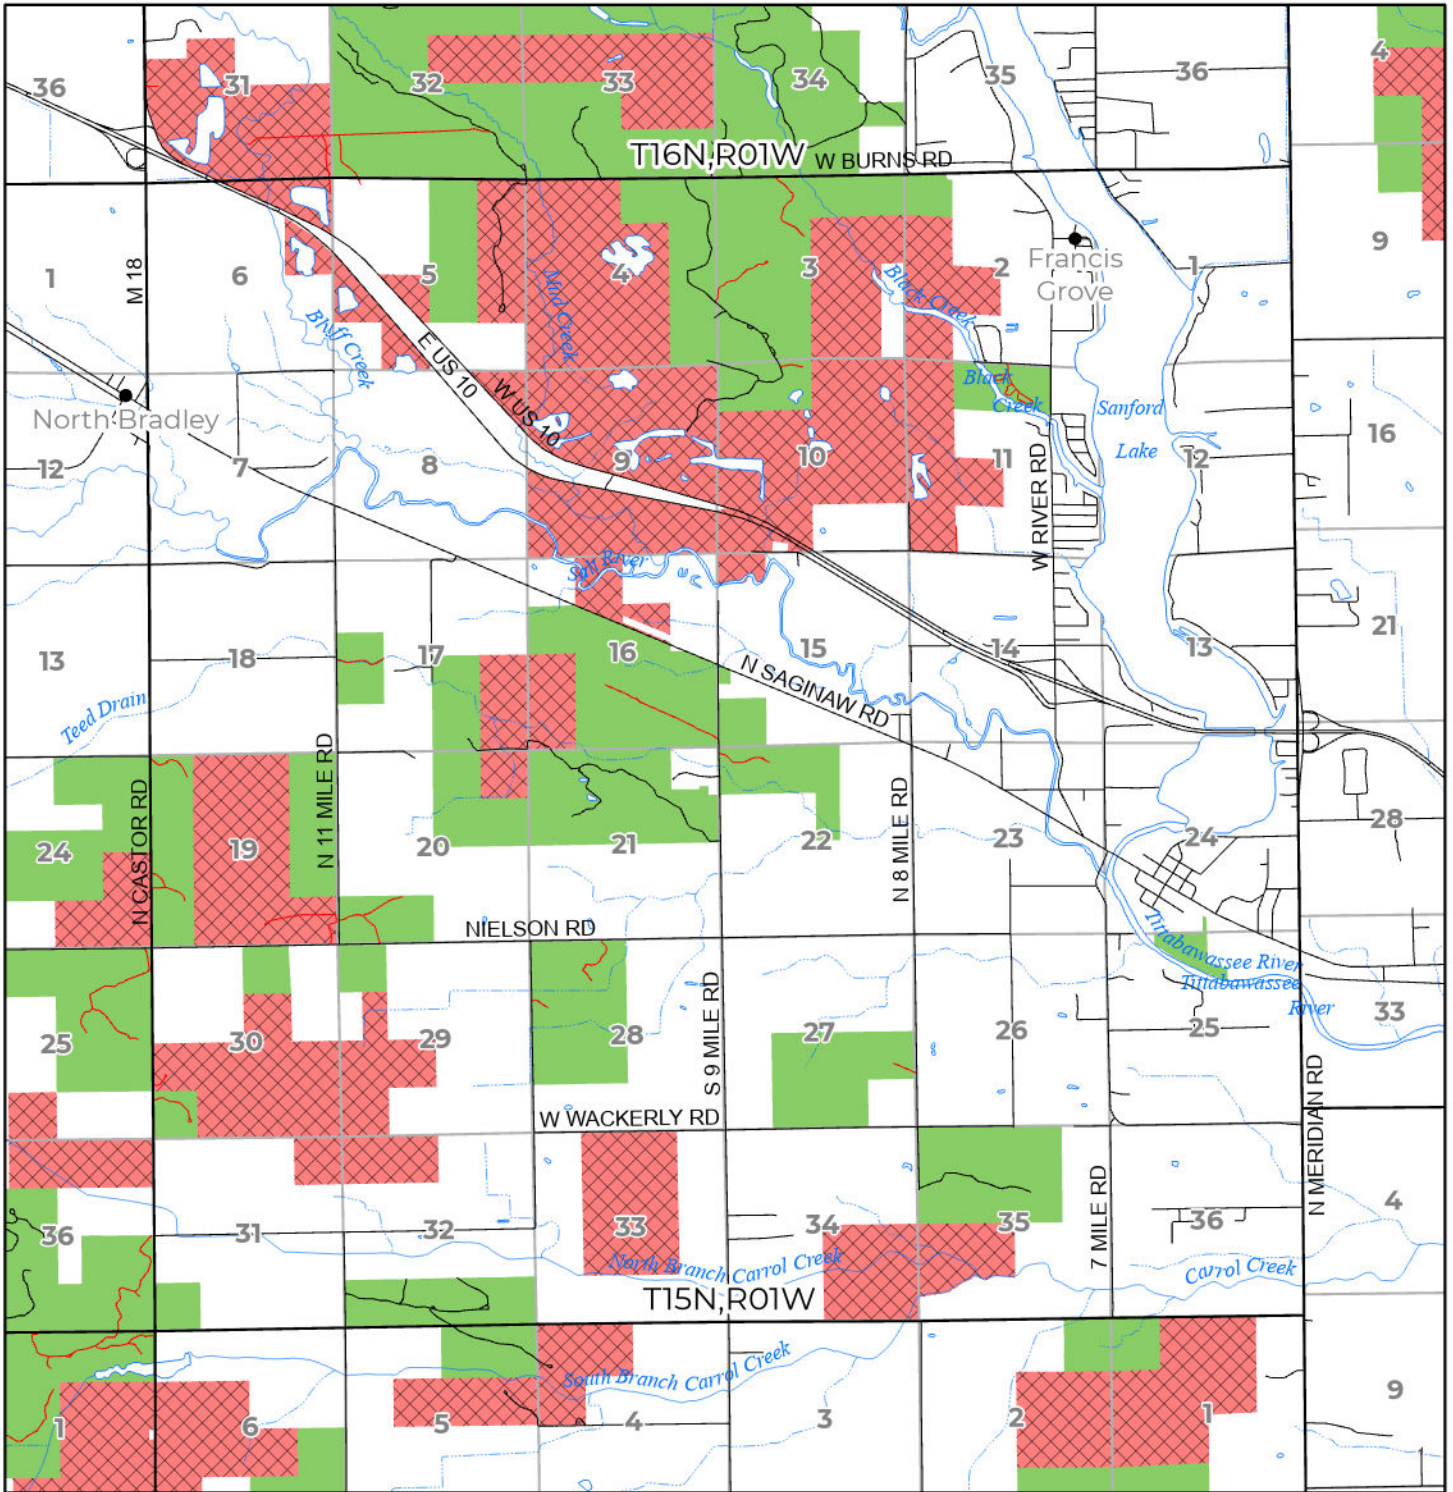

2024 FUELWOOD COLLECTION
 MIDLAND COUNTY
T15N,R01W

- Open (Recently Closed Timber Sale)
- Open
- Open (Military Restrictions - Possible closure from May to September)
- Closed