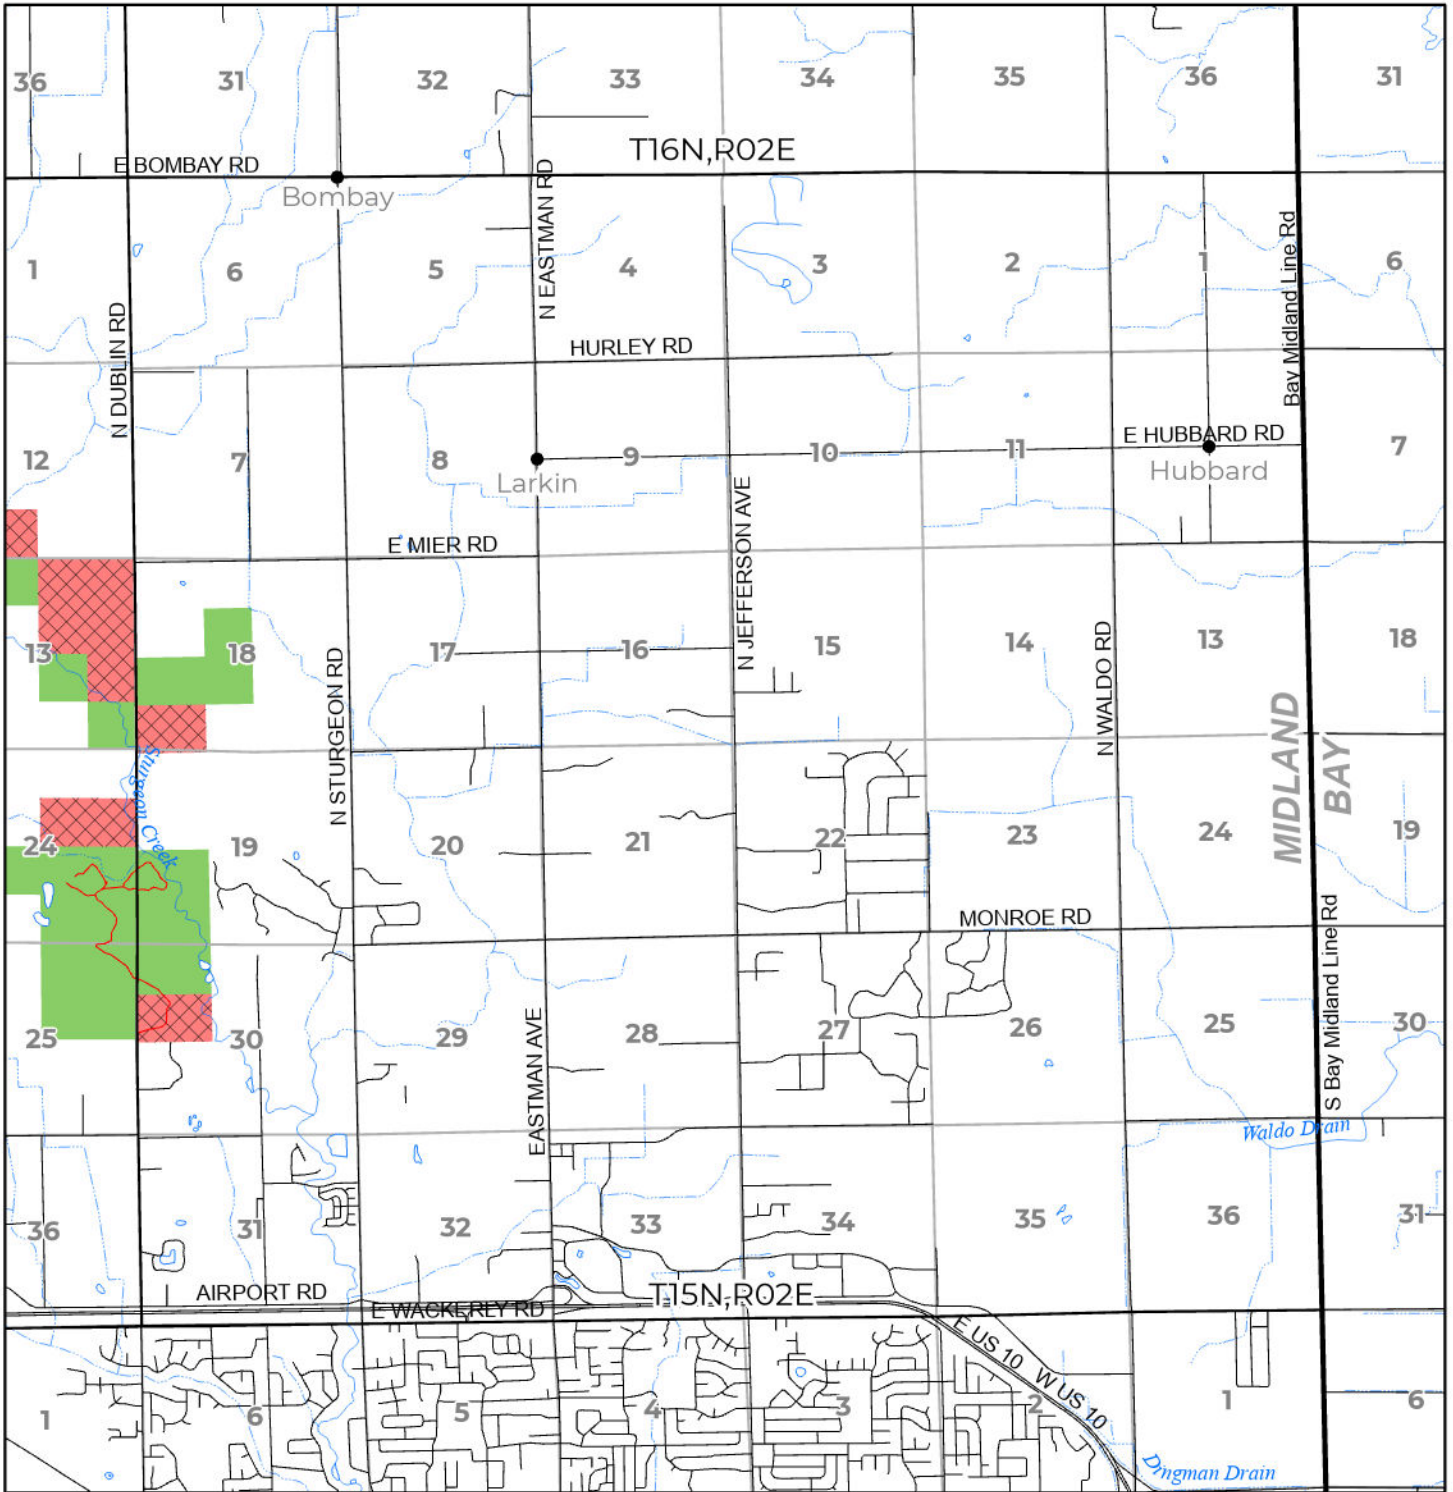

2024 FUELWOOD COLLECTION  
MIDLAND COUNTY  
**T15N,R02E**

- Open (Recently Closed Timber Sale)
- Open
- Open (Military Restrictions – Possible closure from May to September)
- Closed

N  
▲  
Miles  
0      1  
Effective: April 1, 2024