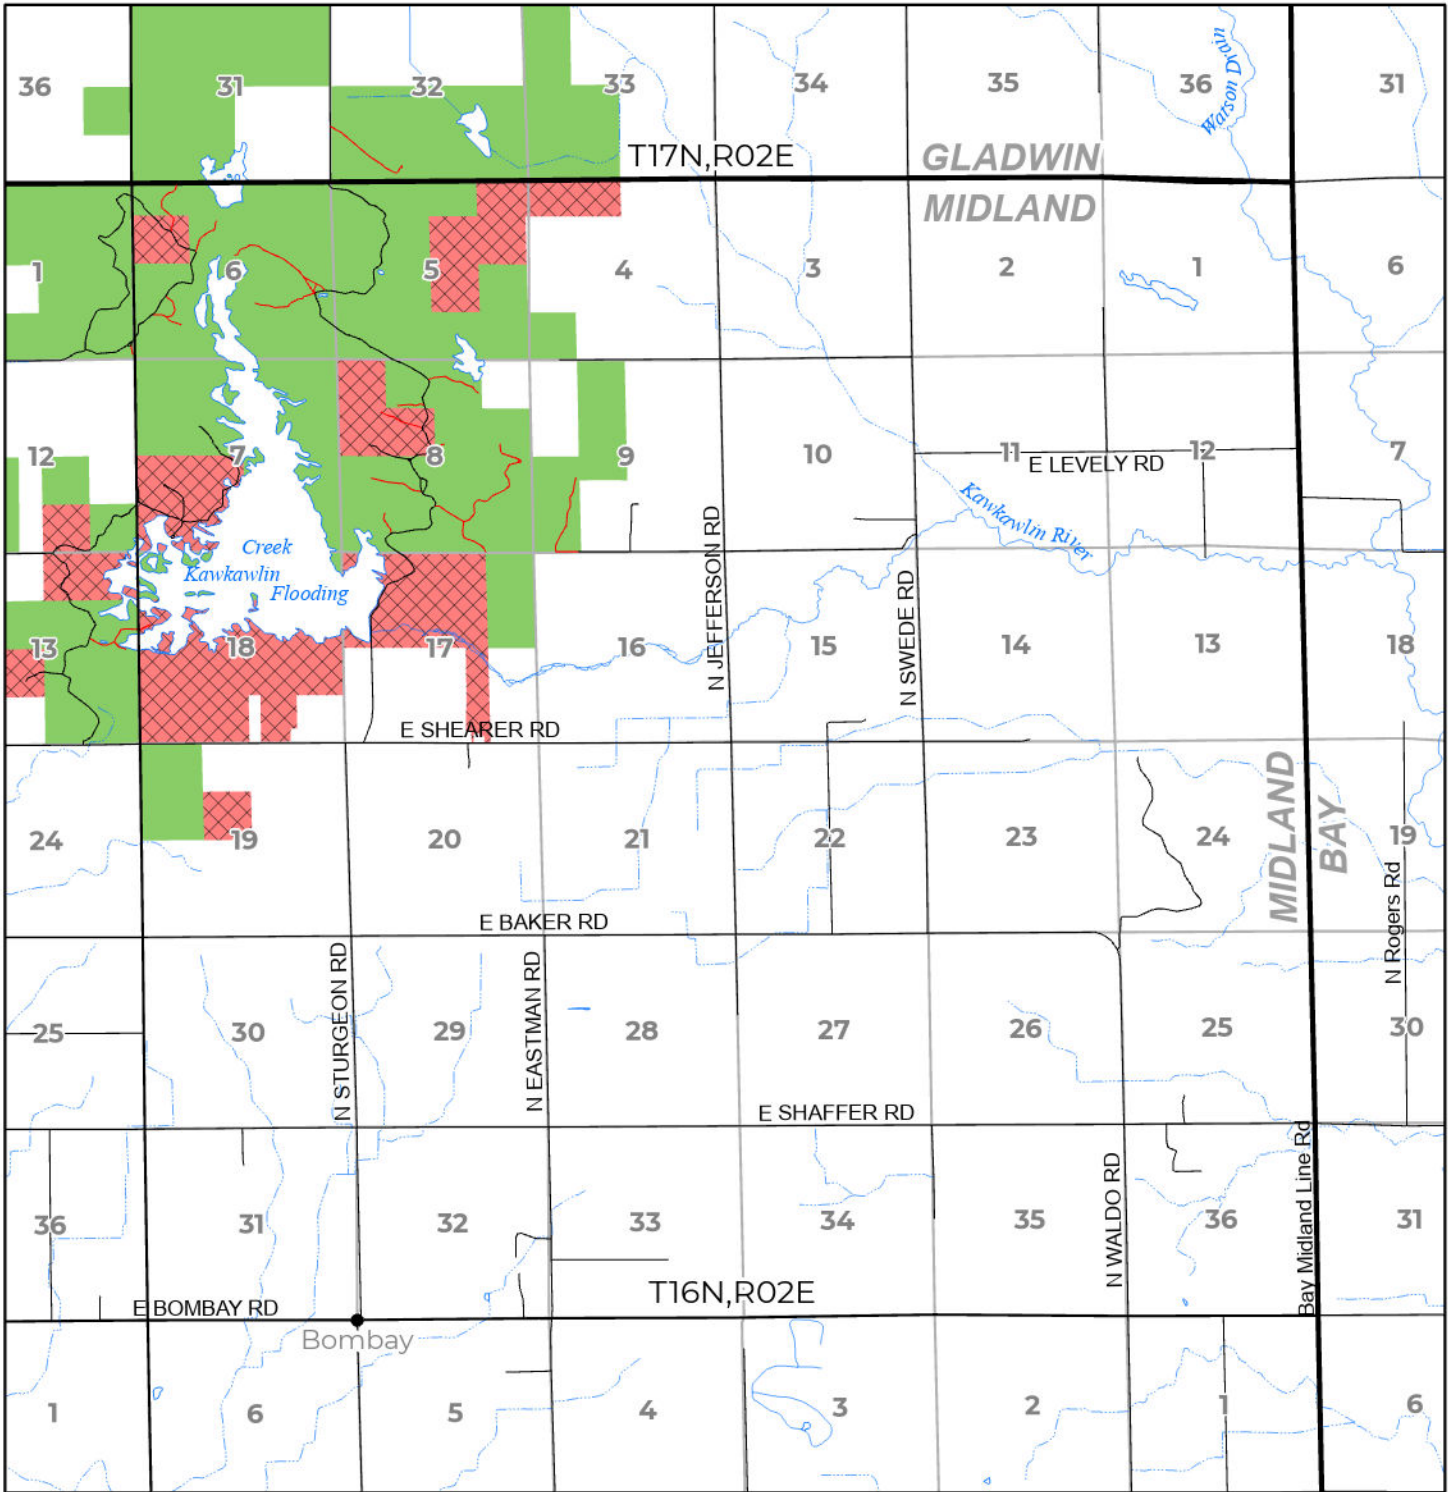

2024 FUELWOOD COLLECTION
 MIDLAND COUNTY
T16N,R02E

- Open (Recently Closed Timber Sale)
- Open
- Open (Military Restrictions – Possible closure from May to September)
- Closed