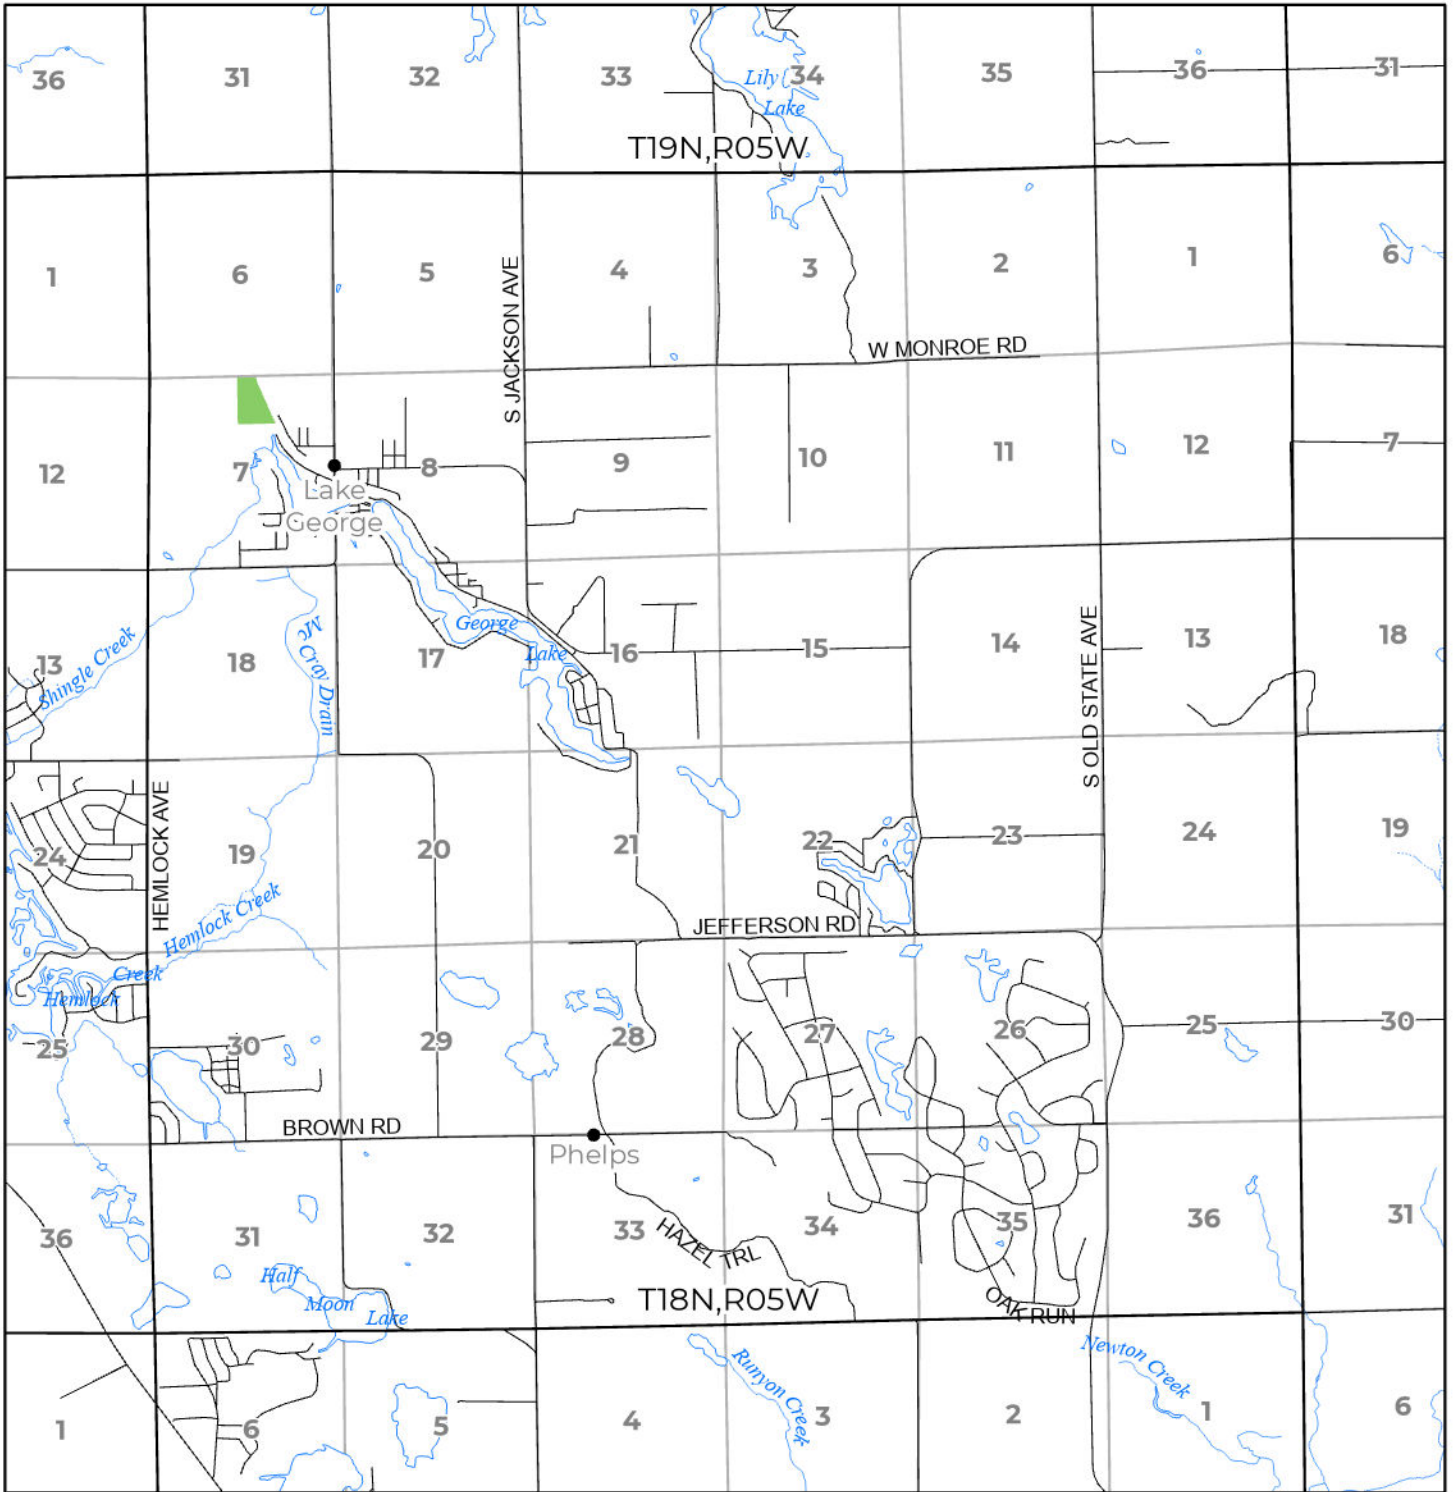

2024 FUELWOOD COLLECTION
 CLARE COUNTY
T18N,R05W

- Open (Recently Closed Timber Sale)
- Open
- Open (Military Restrictions – Possible closure from May to September)
- Closed