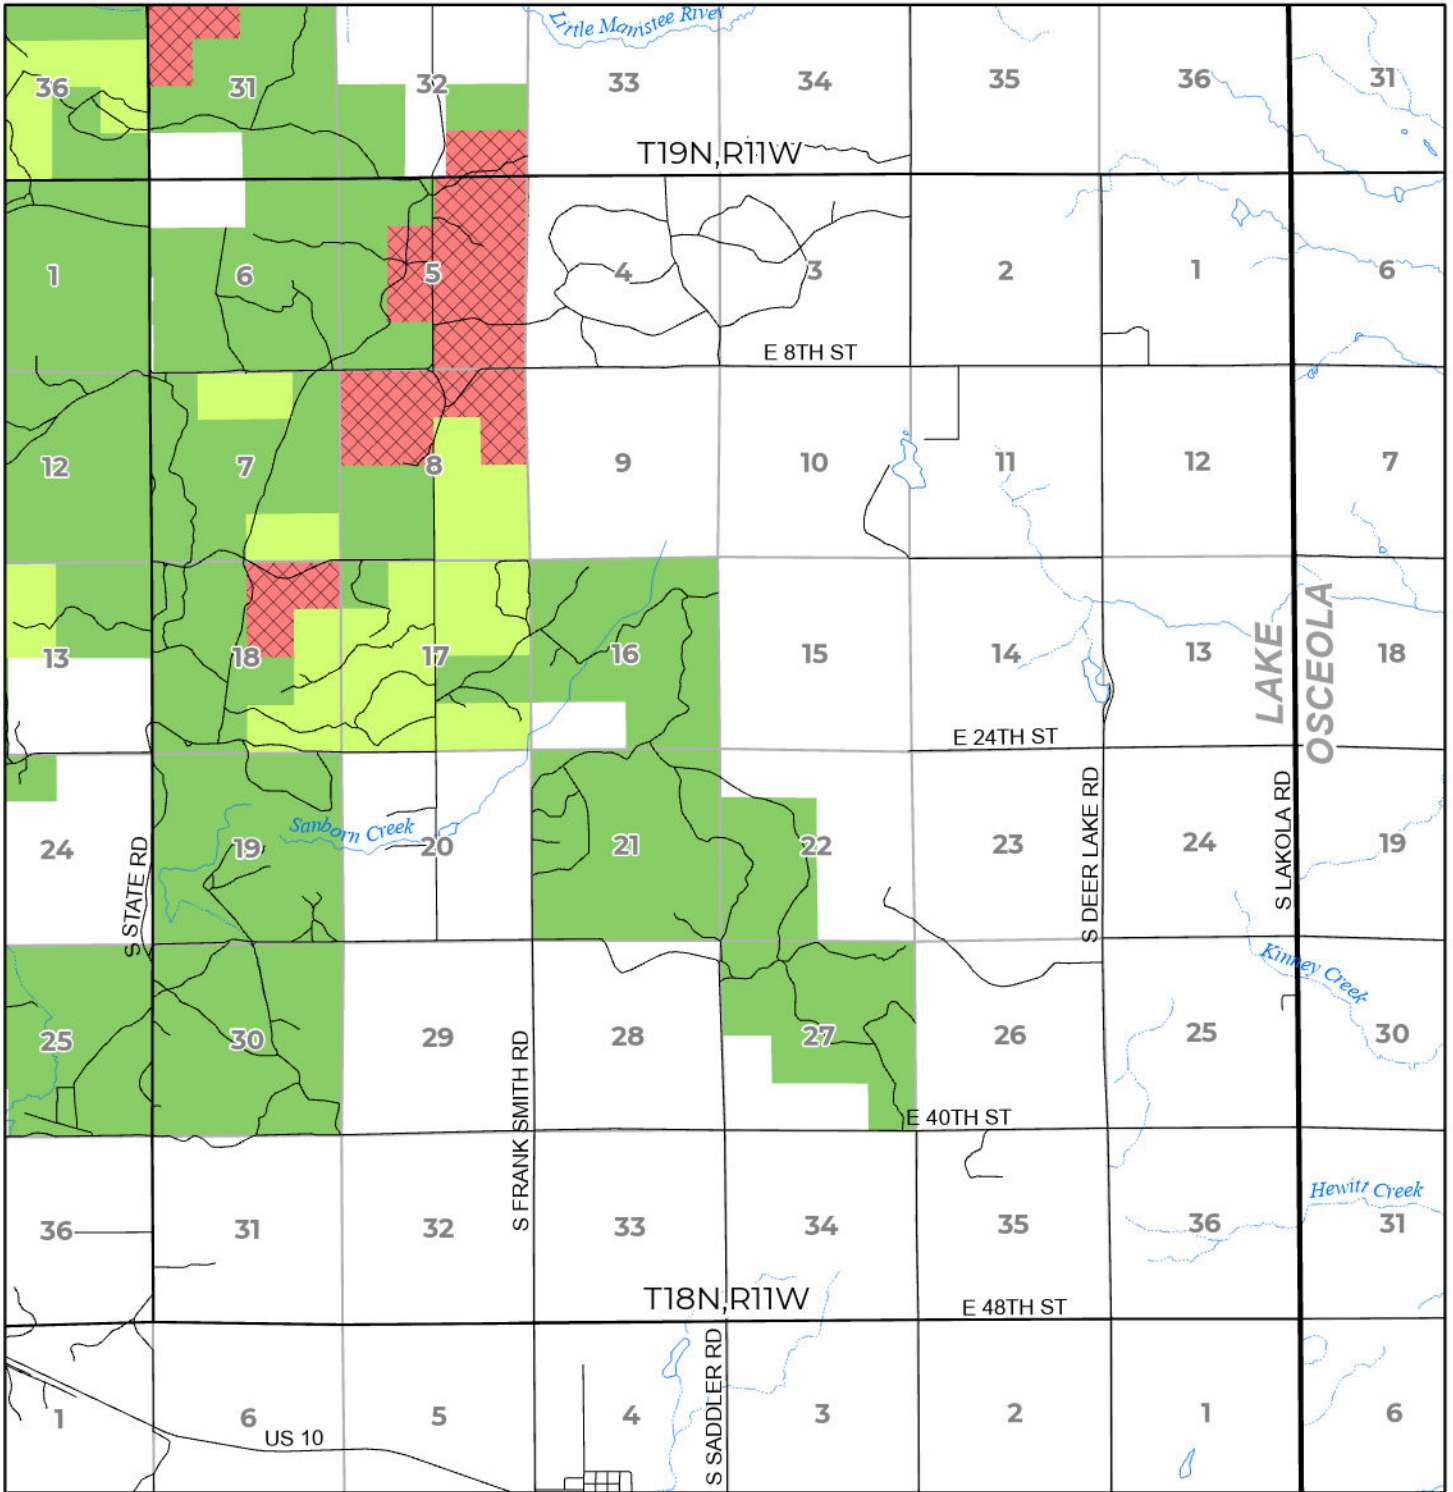

2024 FUELWOOD COLLECTION  
LAKE COUNTY  
**T18N,R11W**

- Open (Recently Closed Timber Sale)
- Open
- Open (Military Restrictions – Possible closure from May to September)
- Closed