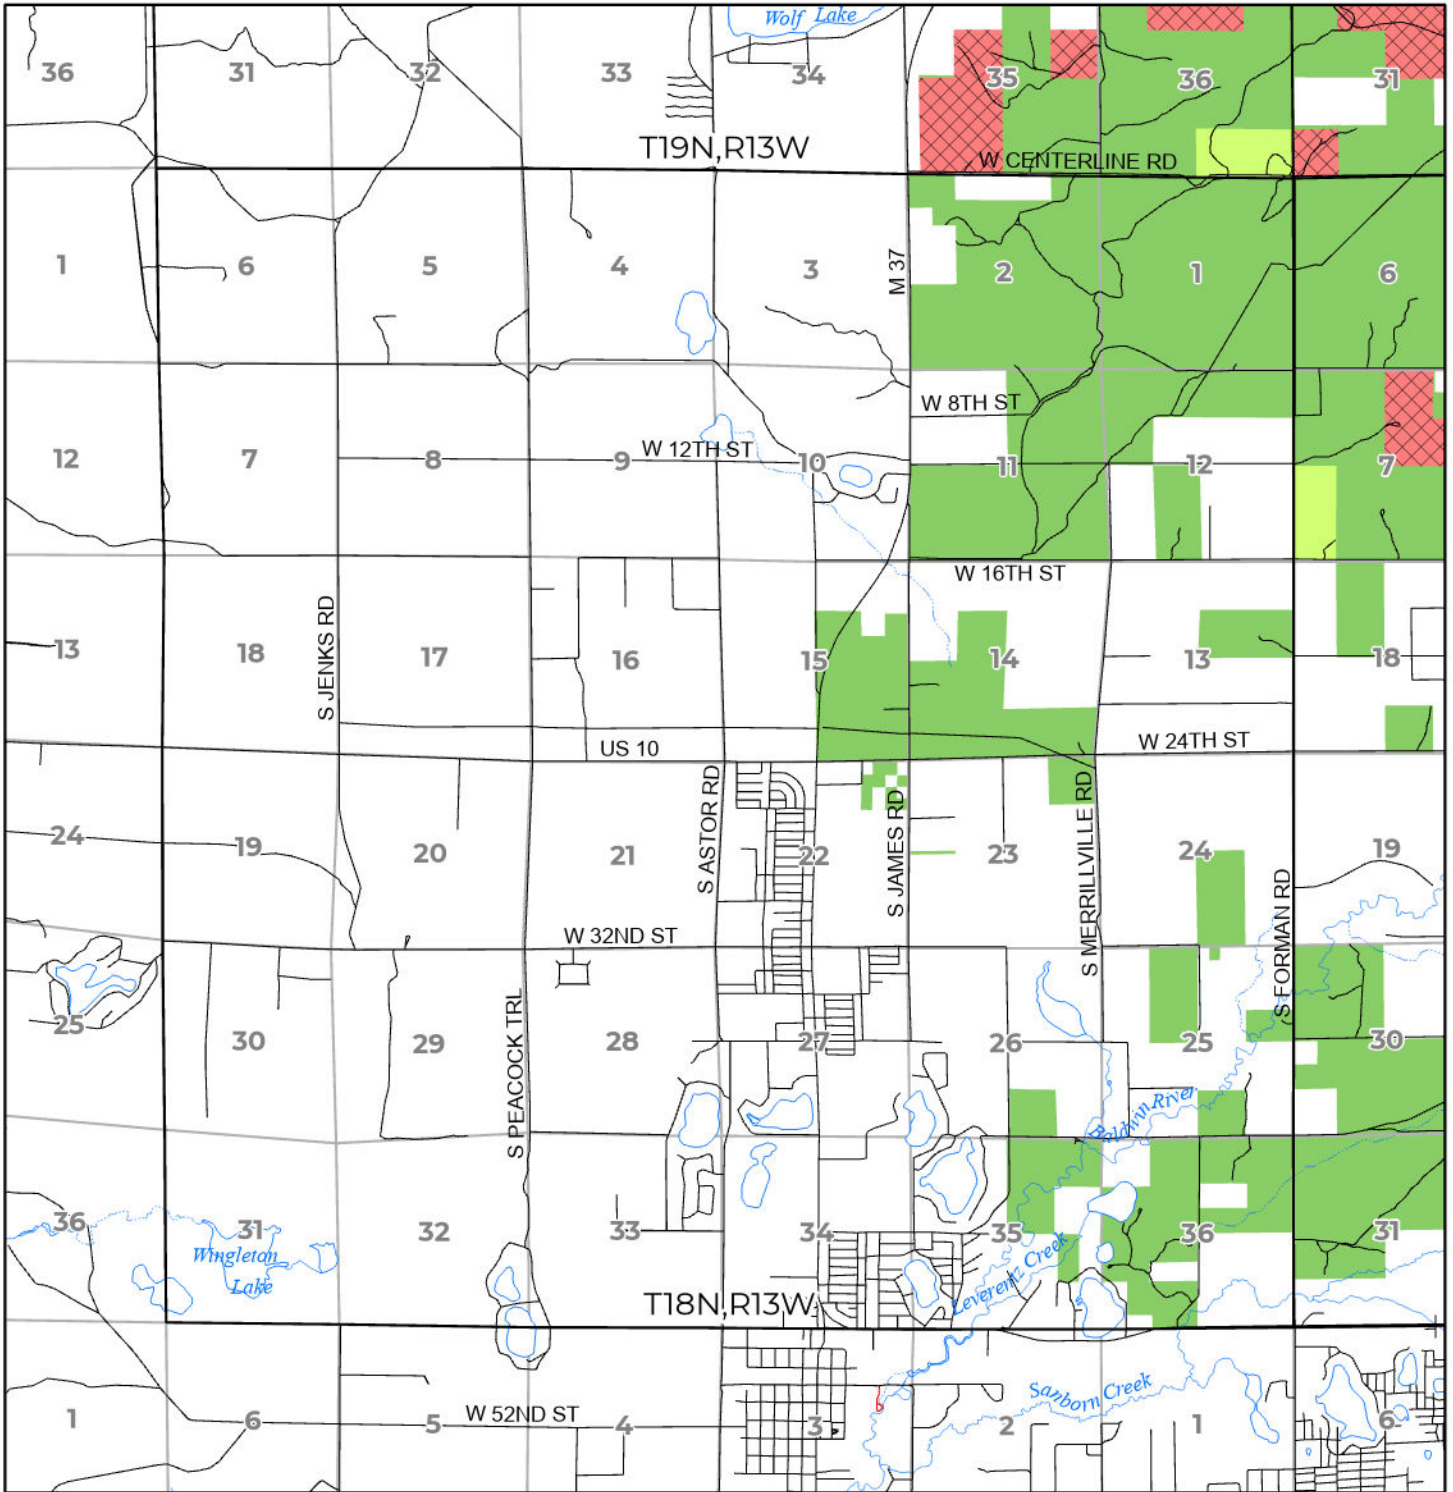

2024 FUELWOOD COLLECTION
 LAKE COUNTY
T18N,R13W

- Open (Recently Closed Timber Sale)
- Open
- Open (Military Restrictions - Possible closure from May to September)
- Closed