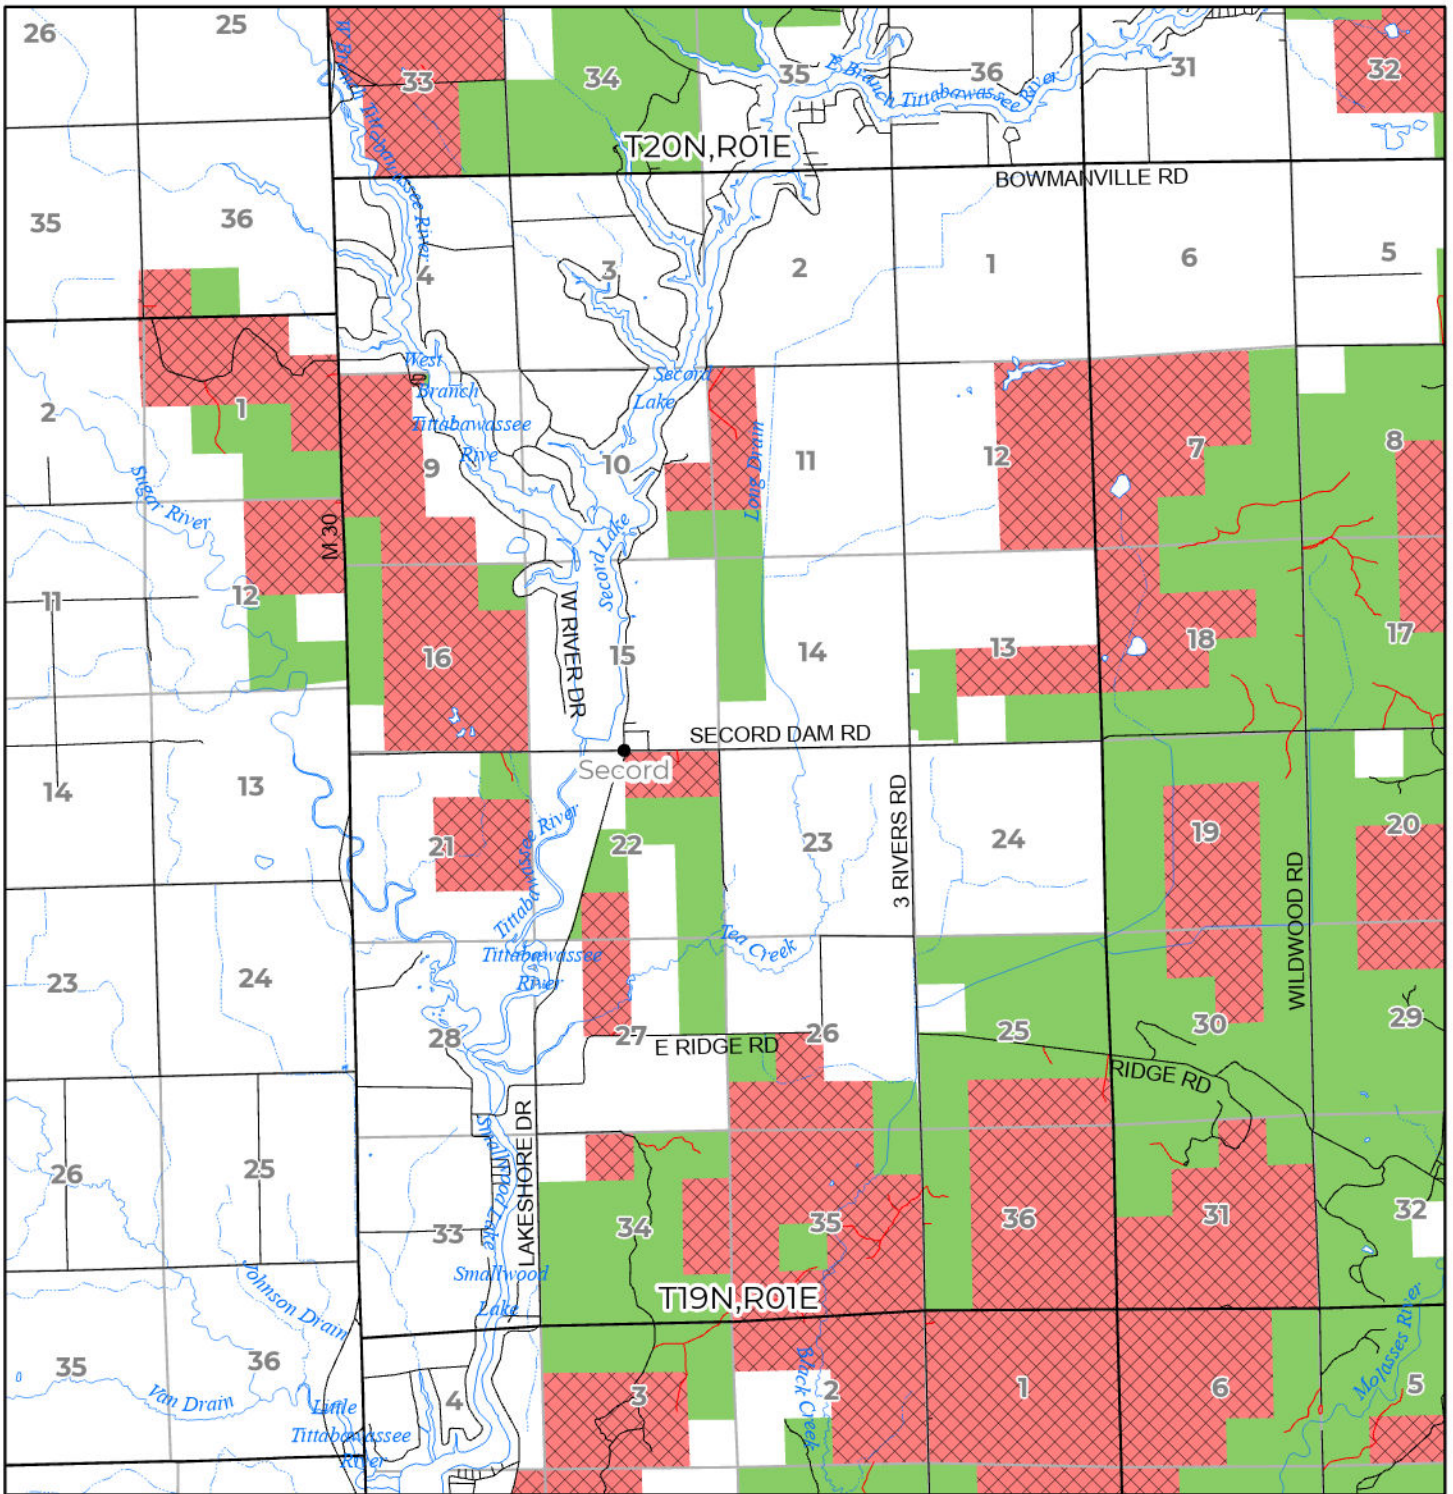

2024 FUELWOOD COLLECTION
GLADWIN COUNTY
T19N,R01E

- Open (Recently Closed Timber Sale)
- Open
- Open (Military Restrictions – Possible closure from May to September)
- Closed