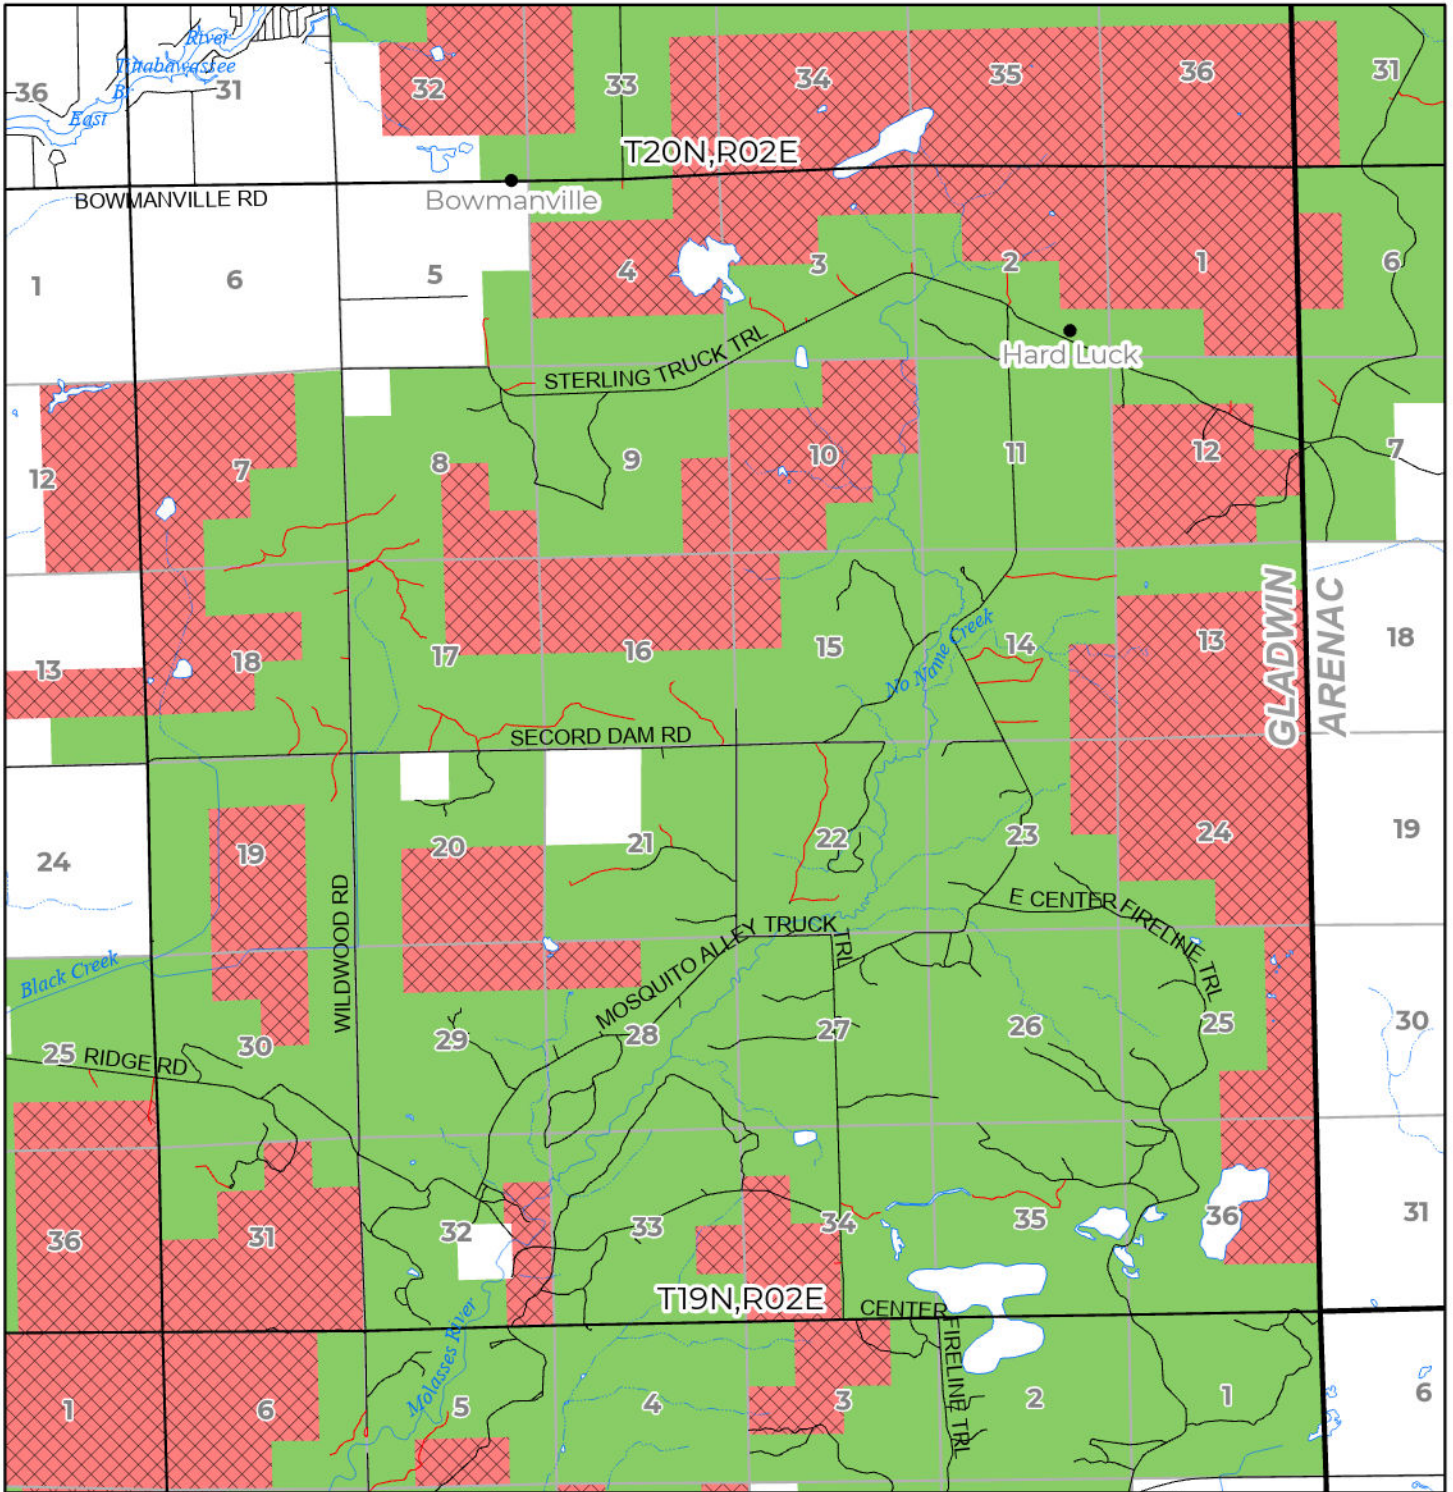

2024 FUELWOOD COLLECTION
GLADWIN COUNTY
T19N,R02E

- Open (Recently Closed Timber Sale)
- Open
- Open (Military Restrictions - Possible closure from May to September)
- Closed