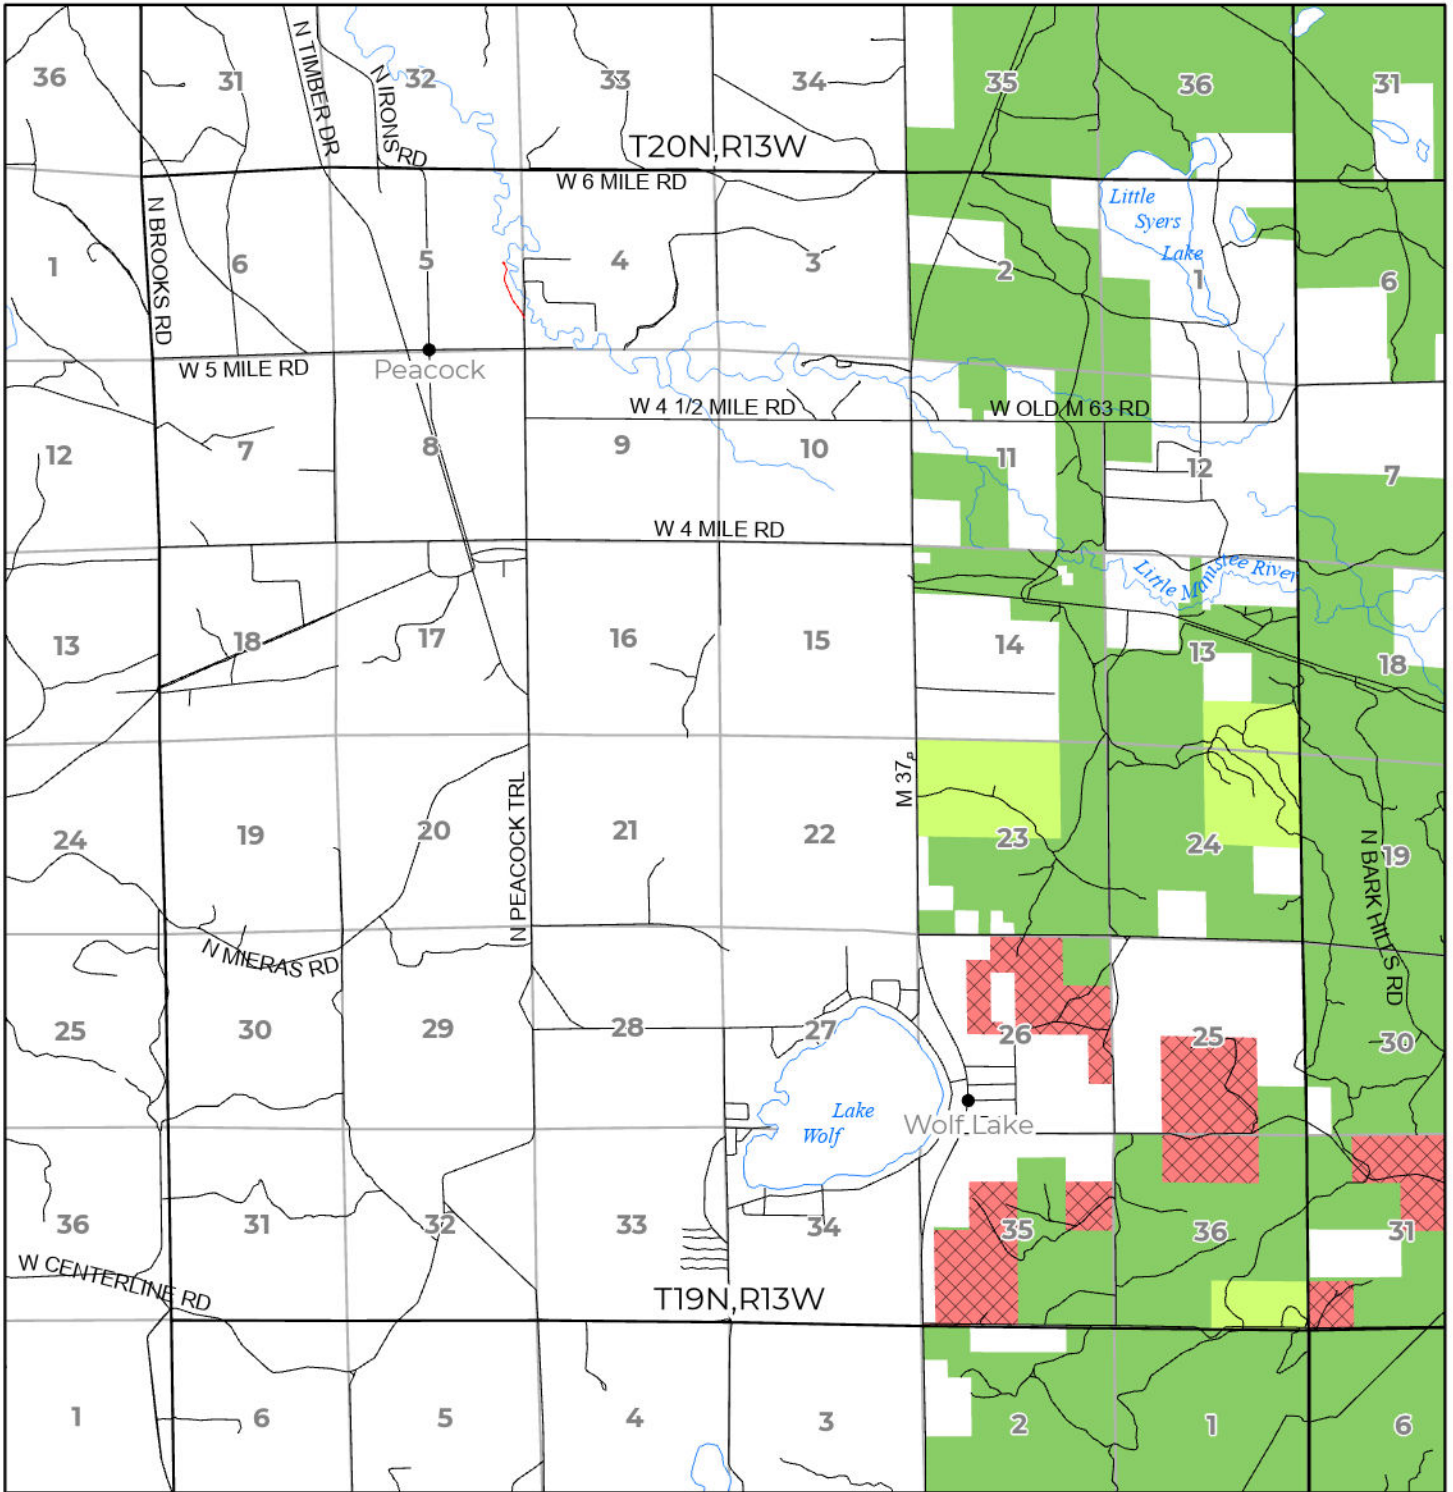

2024 FUELWOOD COLLECTION
 LAKE COUNTY
T19N,R13W

- Open (Recently Closed Timber Sale)
- Open
- Open (Military Restrictions - Possible closure from May to September)
- Closed