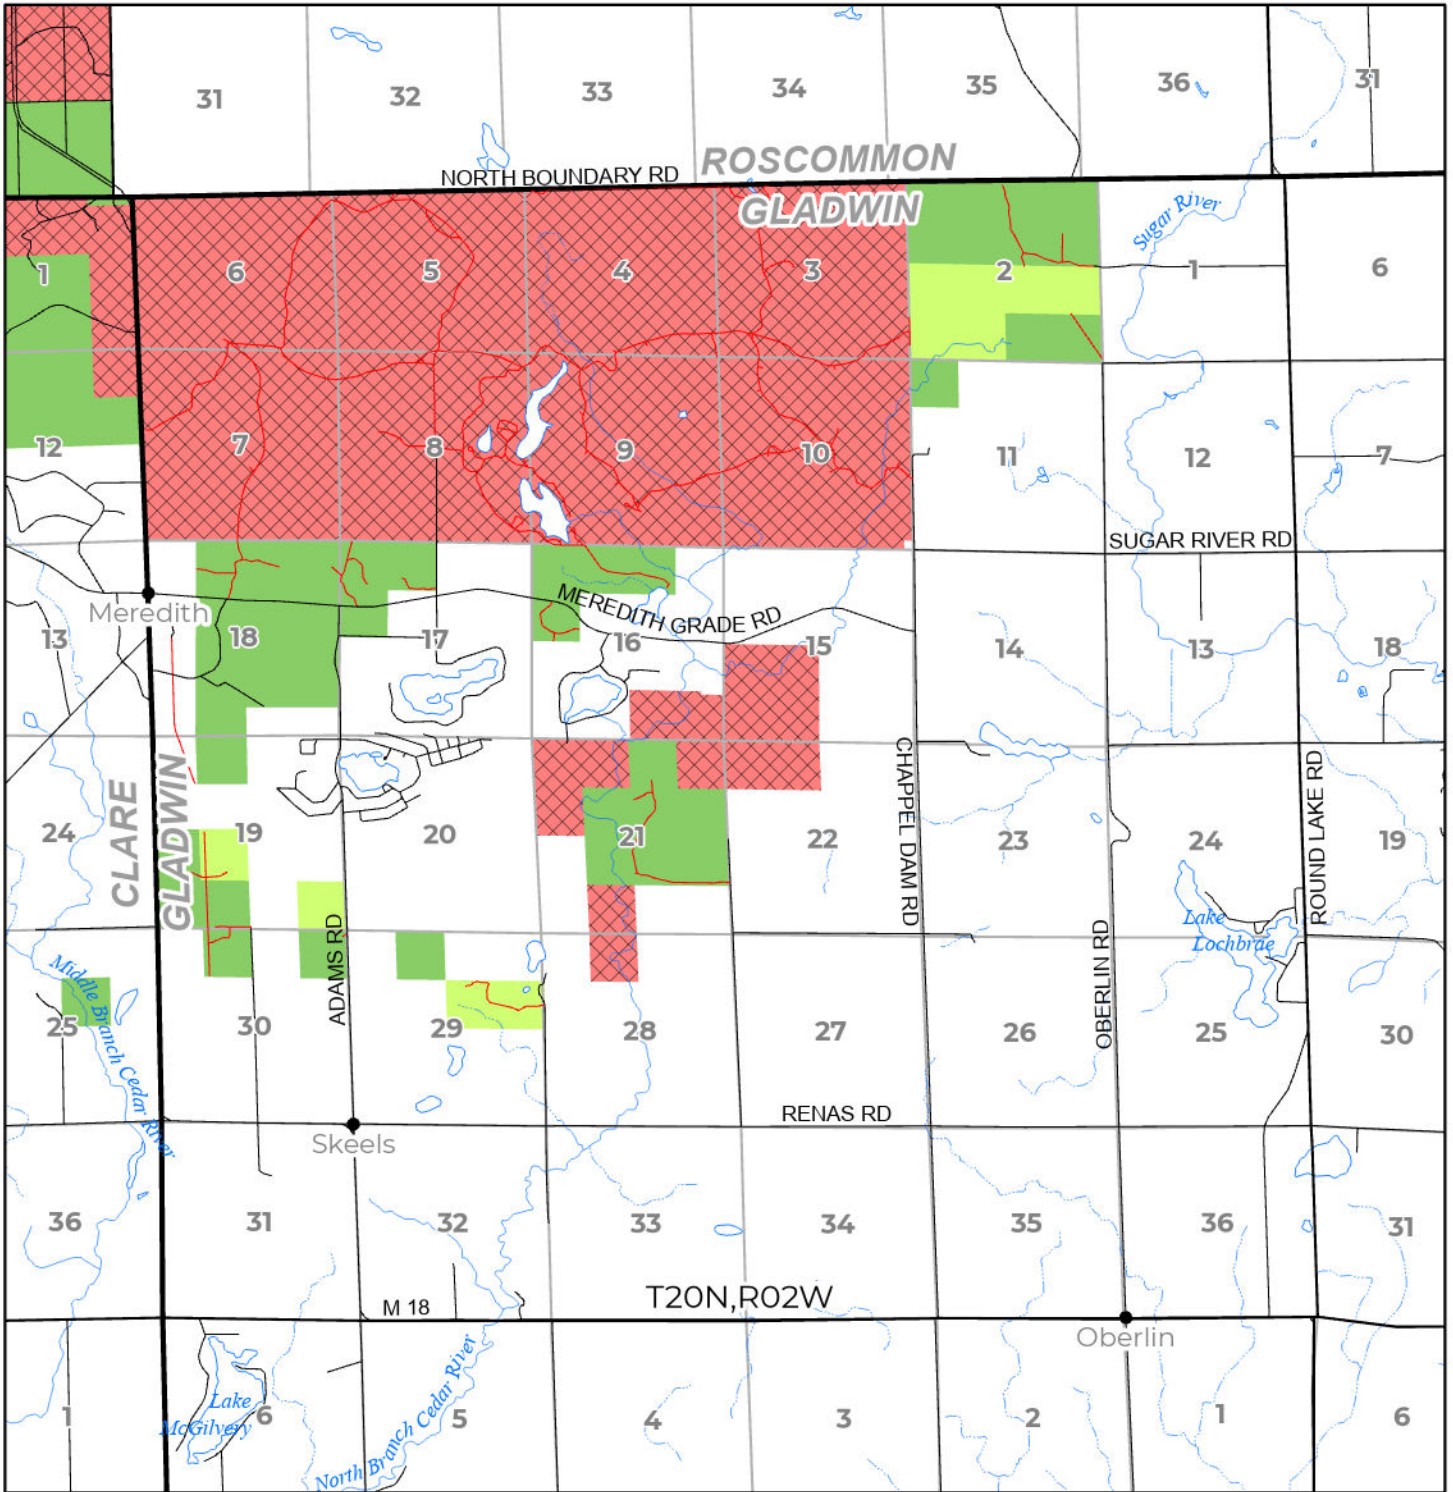

2024 FUELWOOD COLLECTION
GLADWIN COUNTY
T20N,R02W

- Open (Recently Closed Timber Sale)
- Open
- Open (Military Restrictions - Possible closure from May to September)
- Closed