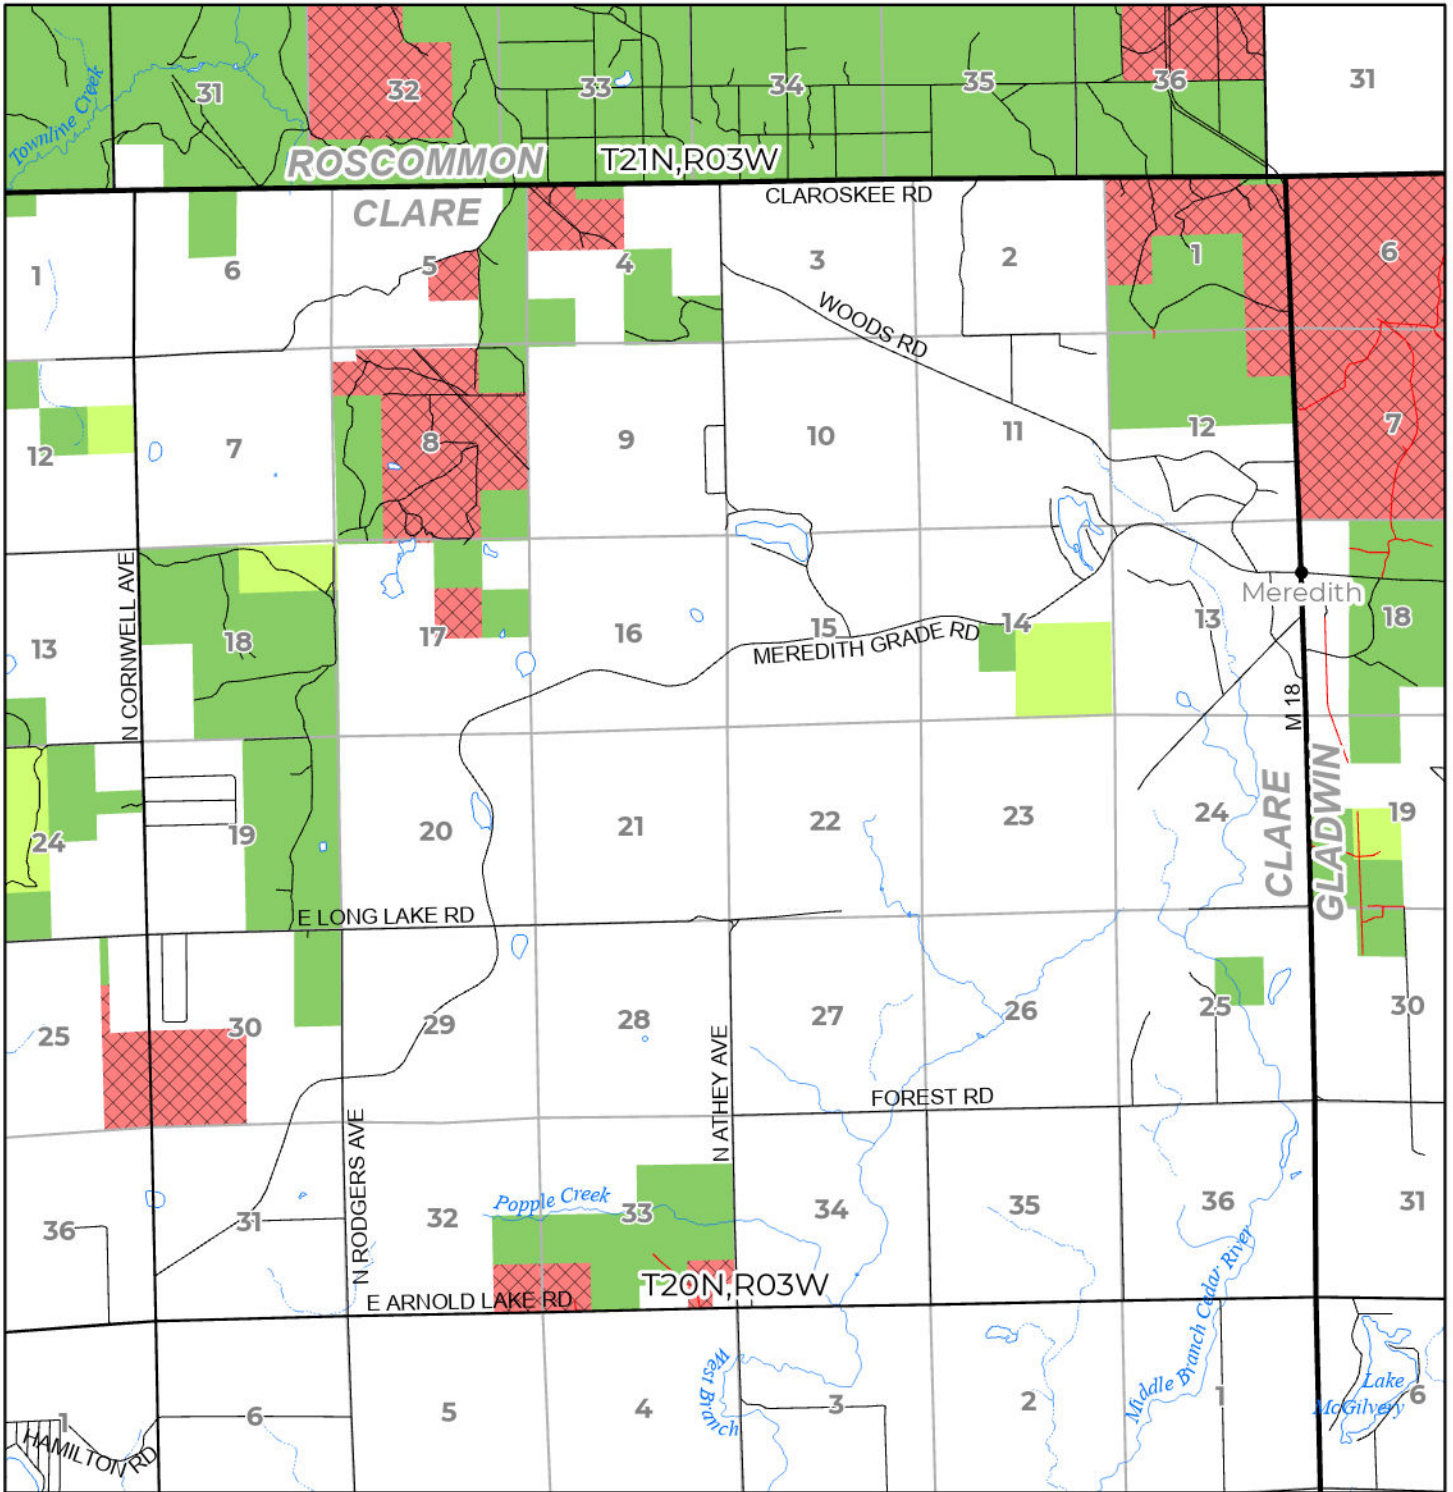

2024 FUELWOOD COLLECTION  
 CLARE COUNTY  
**T20N,R03W**

- Open (Recently Closed Timber Sale)
- Open
- Open (Military Restrictions - Possible closure from May to September)
- Closed