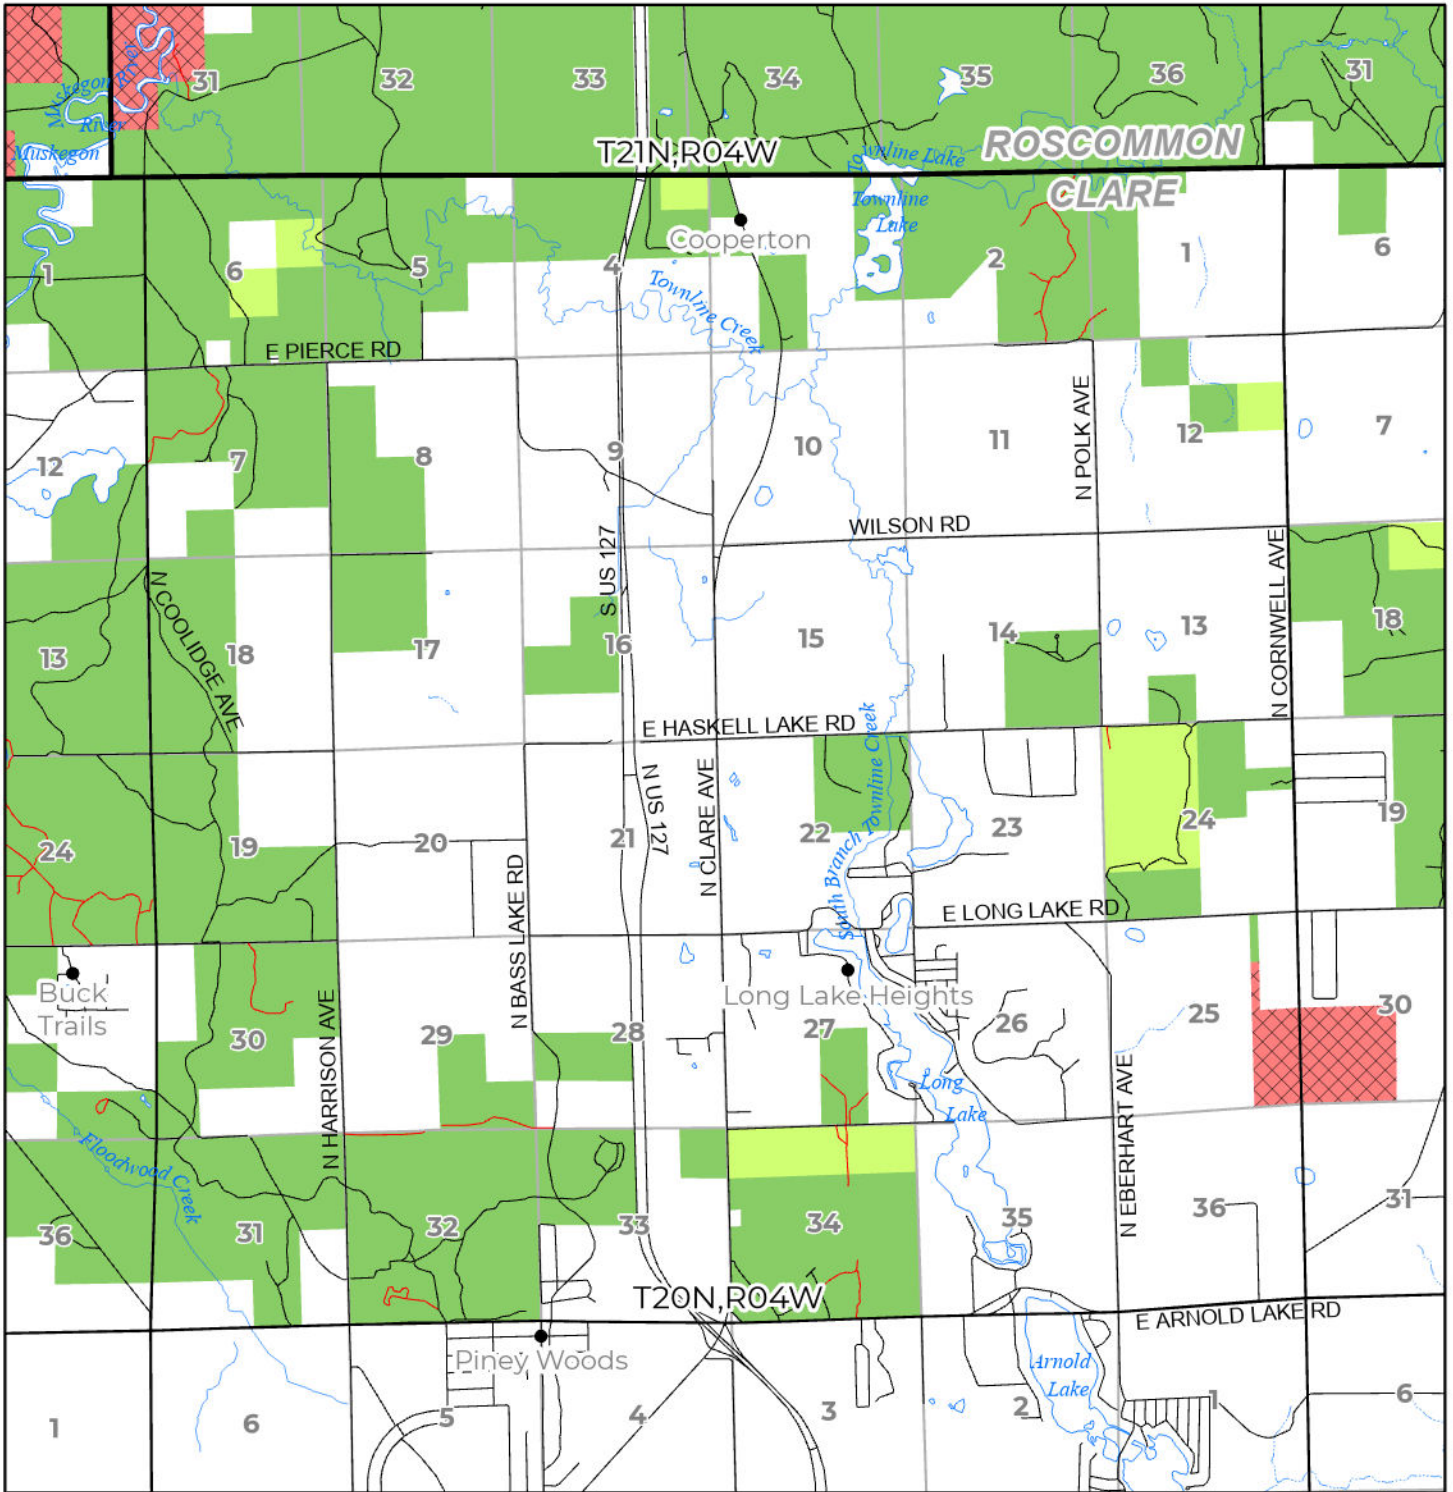

2024 FUELWOOD COLLECTION  
 CLARE COUNTY  
**T20N,R04W**

- Open (Recently Closed Timber Sale)
- Open
- Open (Military Restrictions - Possible closure from May to September)
- Closed