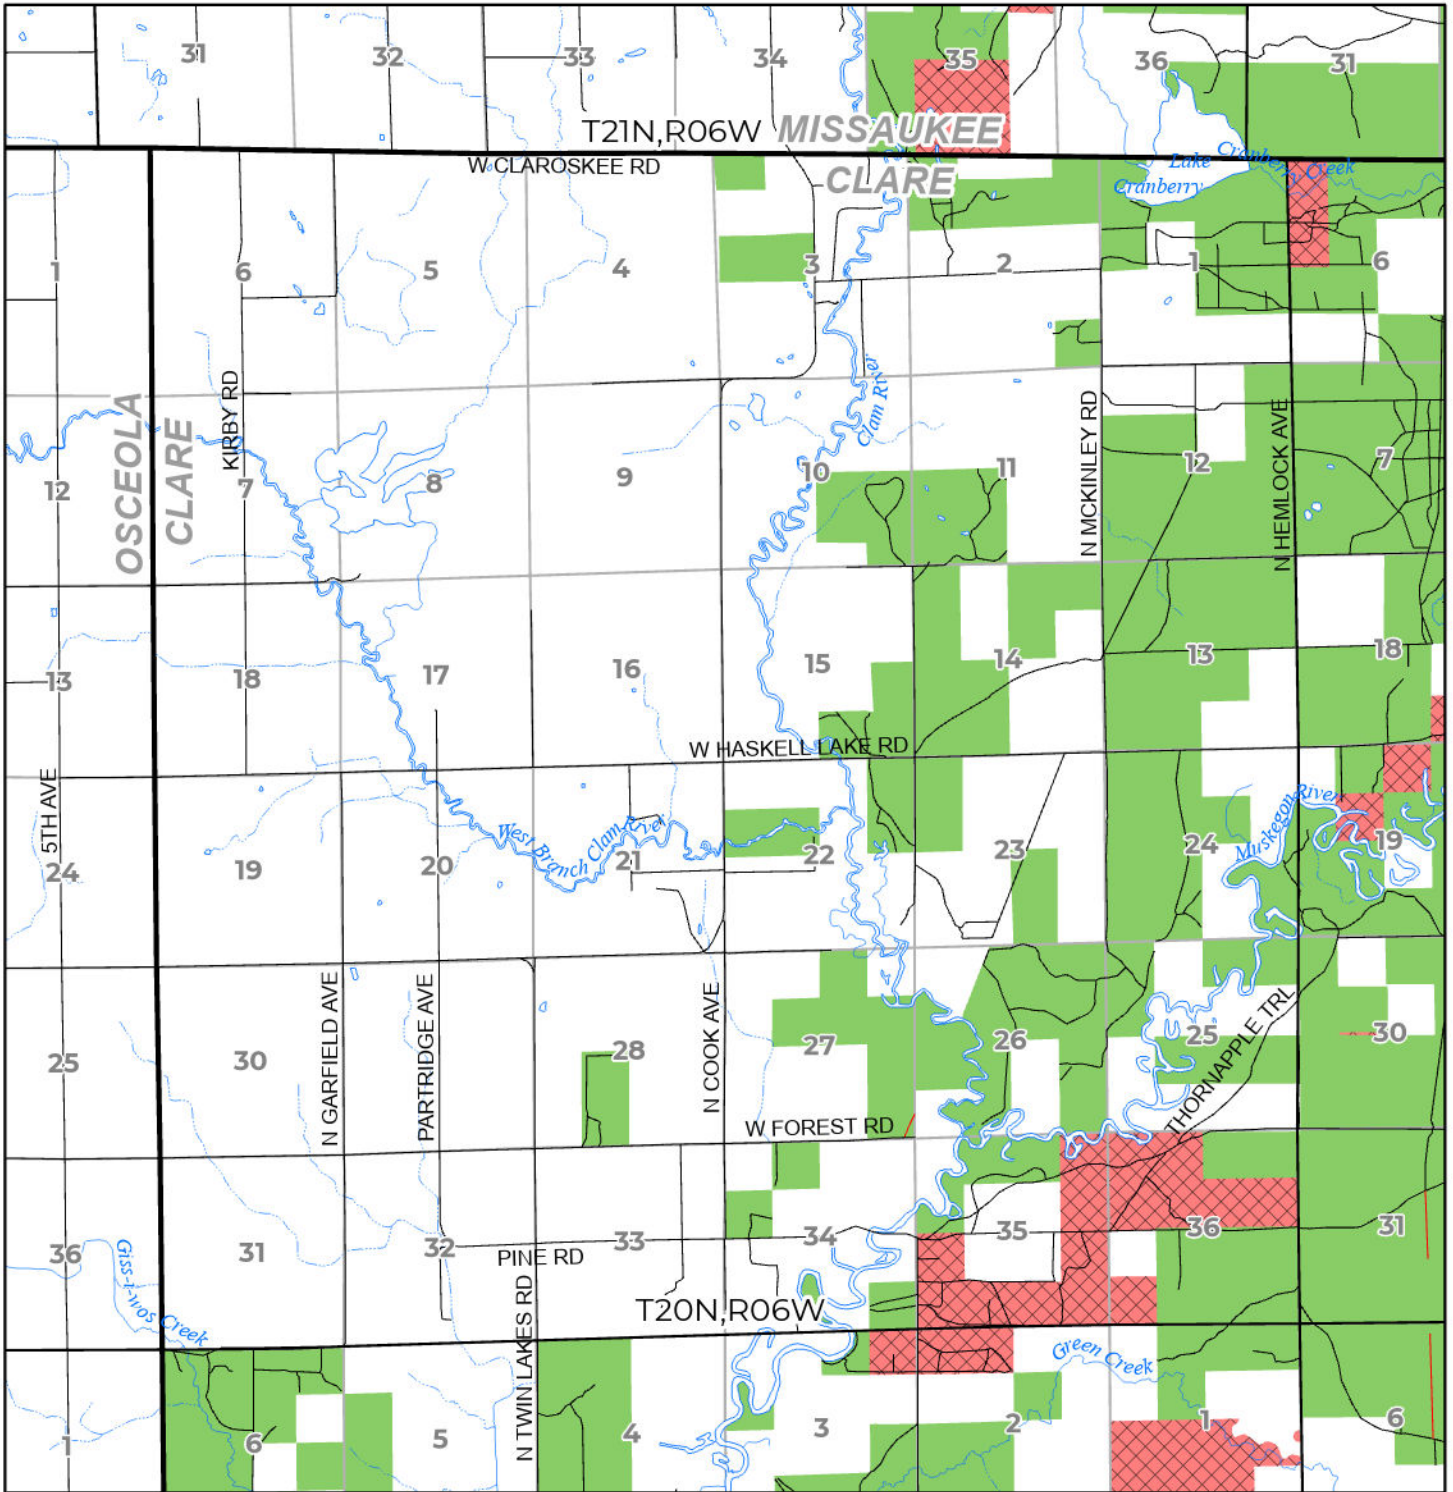

2024 FUELWOOD COLLECTION
 CLARE COUNTY
 T20N,R06W

- Open (Recently Closed Timber Sale)
- Open
- Open (Military Restrictions - Possible closure from May to September)
- Closed