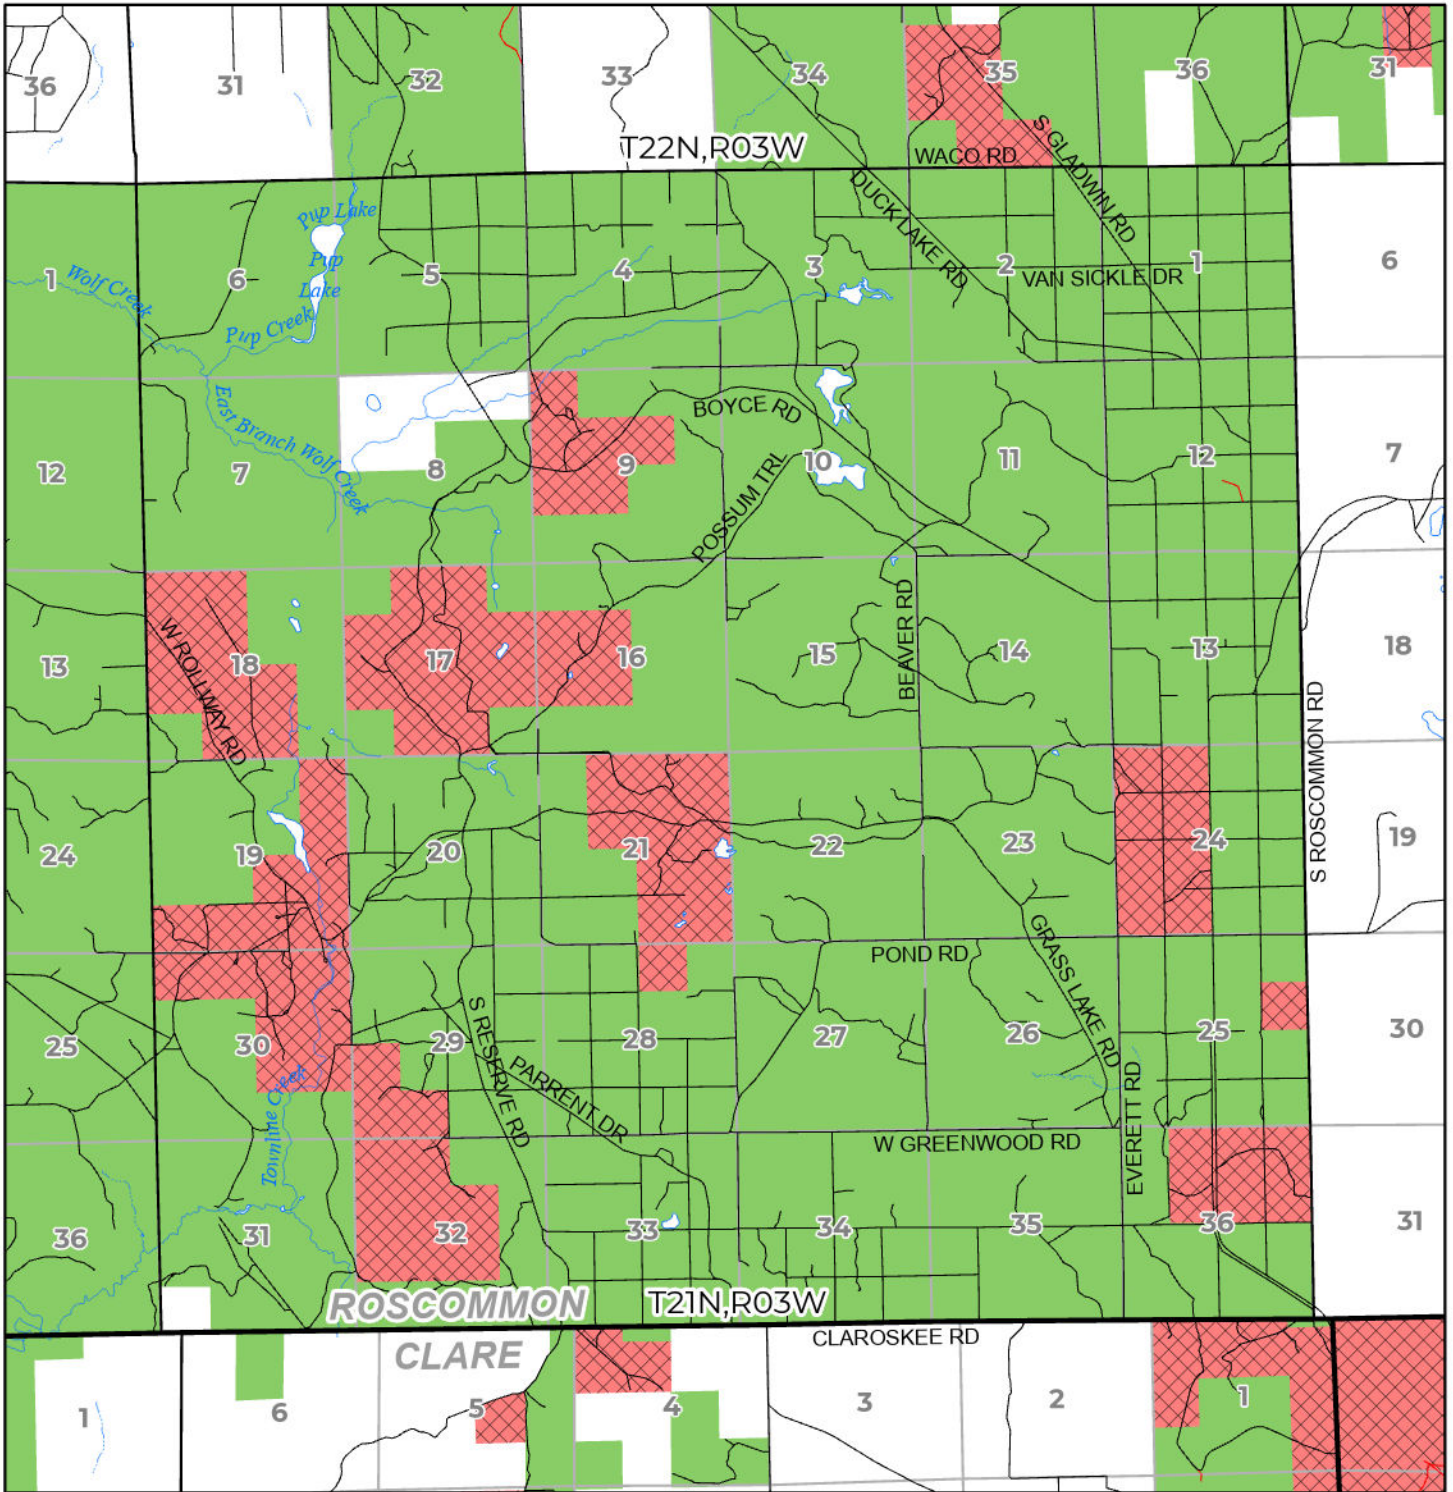

2024 FUELWOOD COLLECTION
 ROSCOMMON COUNTY
T21N,R03W

- Open (Recently Closed Timber Sale)
- Open
- Open (Military Restrictions – Possible closure from May to September)
- Closed