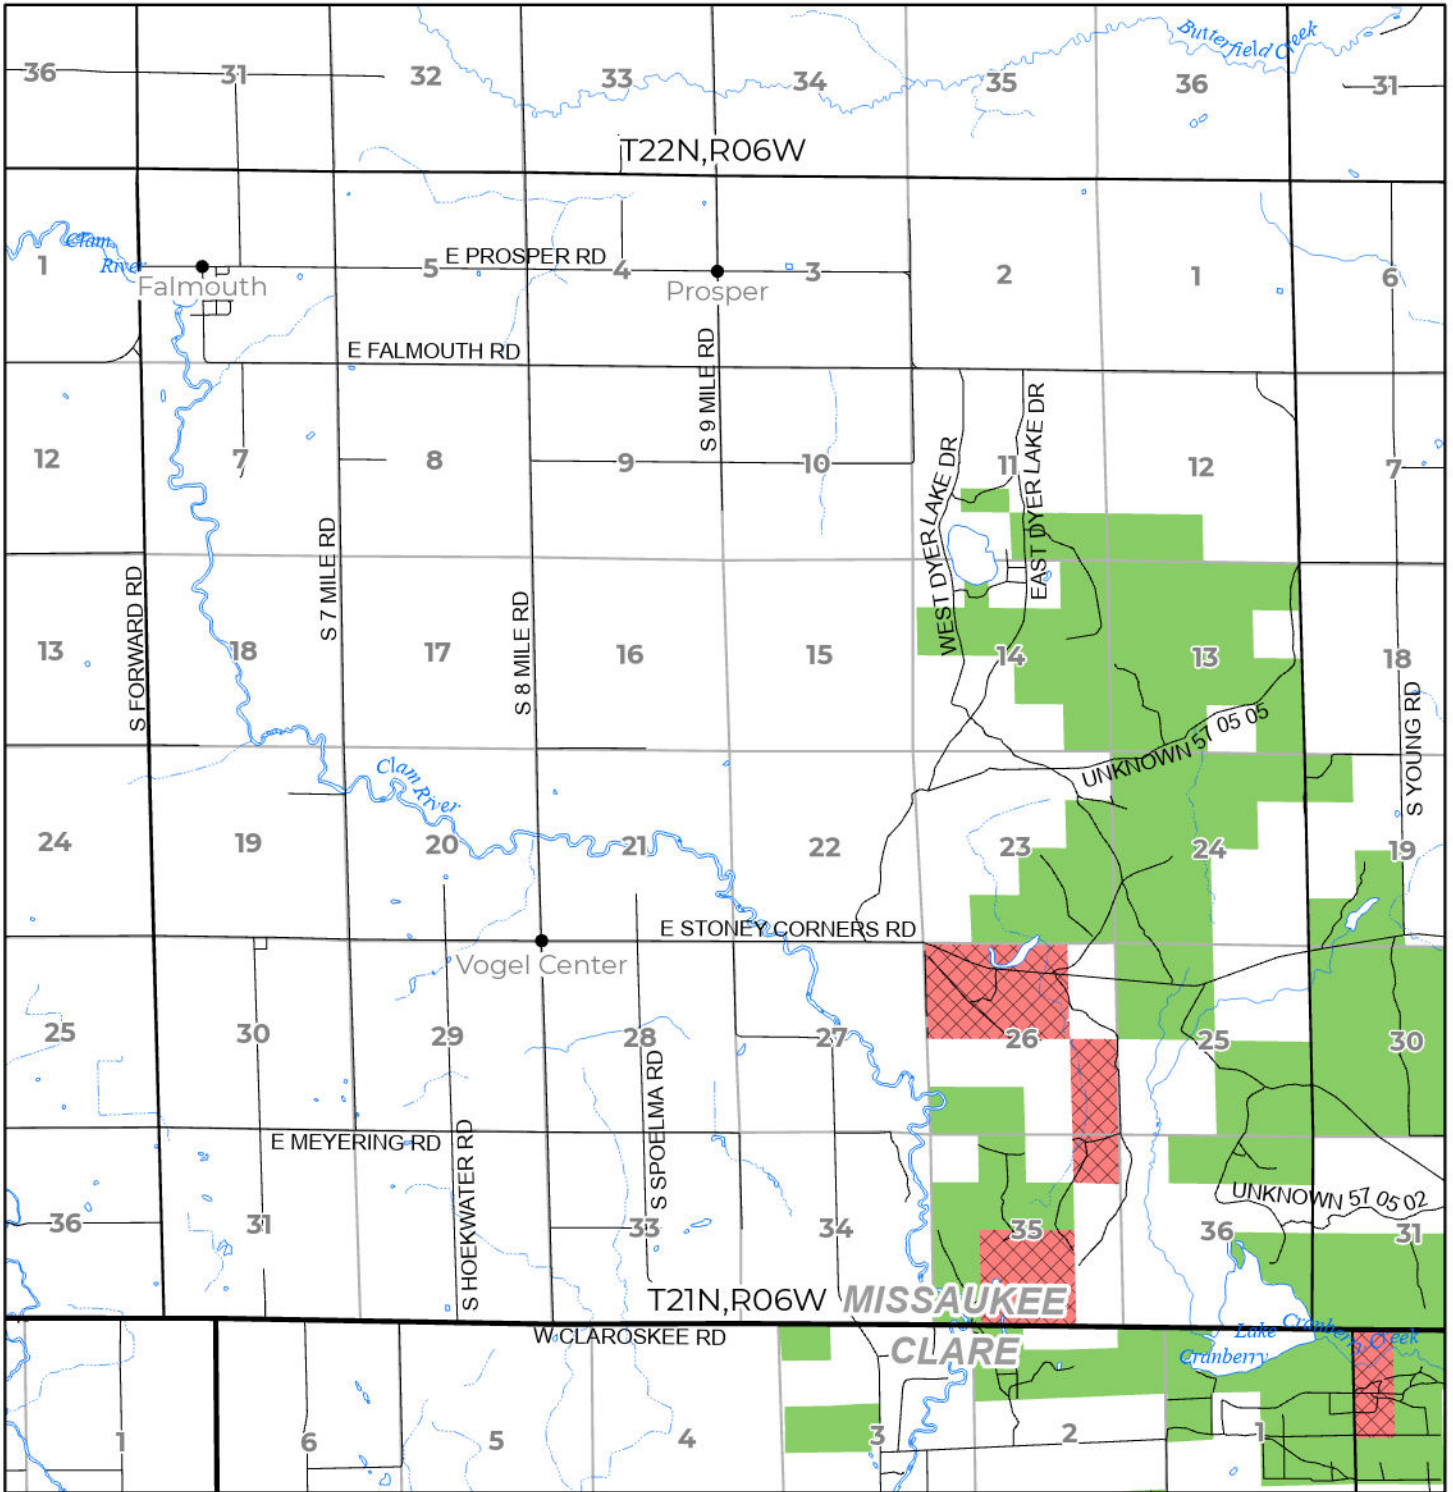

2024 FUELWOOD COLLECTION  
 MISSAUKEE COUNTY  
**T21N,R06W**

- Open (Recently Closed Timber Sale)
- Open
- Open (Military Restrictions – Possible closure from May to September)
- Closed