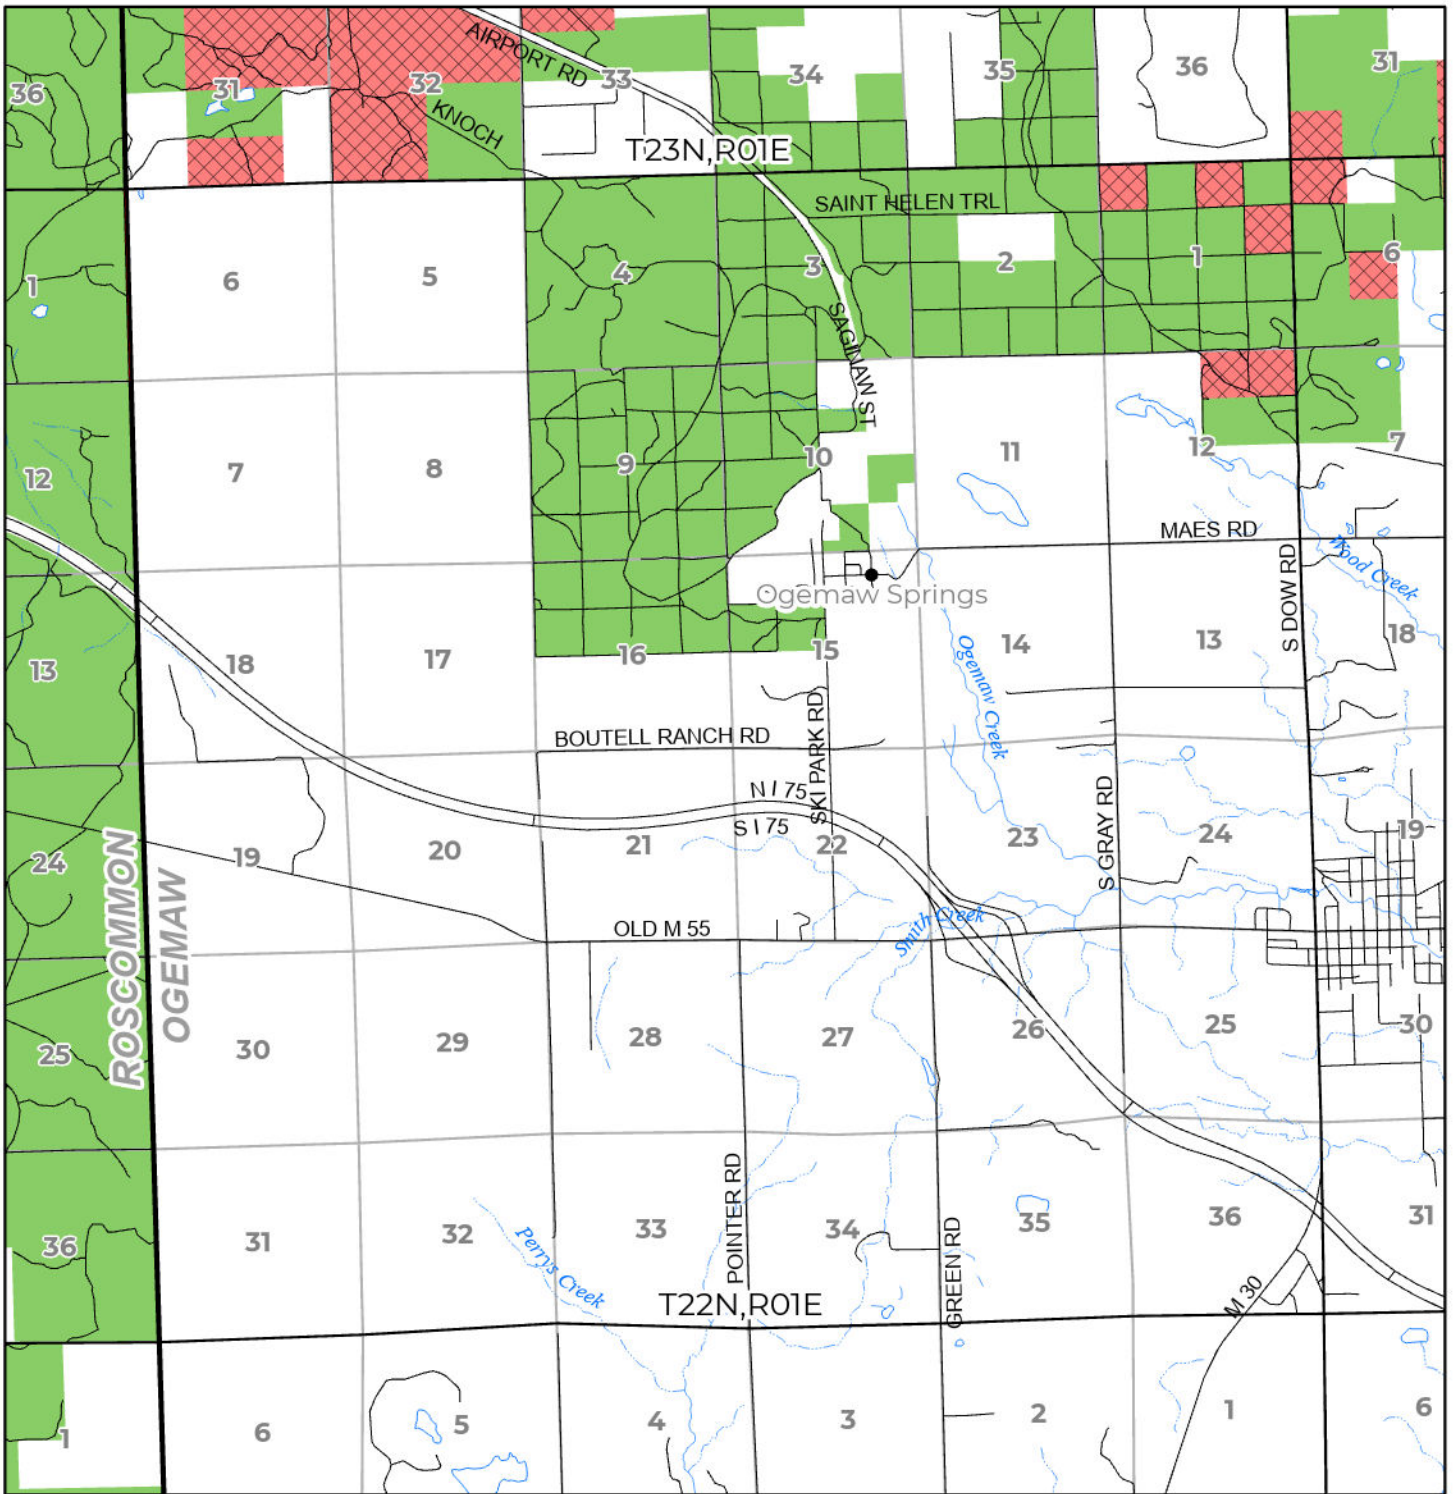

2024 FUELWOOD COLLECTION
 OGEMAW COUNTY
T22N,R01E

- Open (Recently Closed Timber Sale)
- Open
- Open (Military Restrictions - Possible closure from May to September)
- Closed