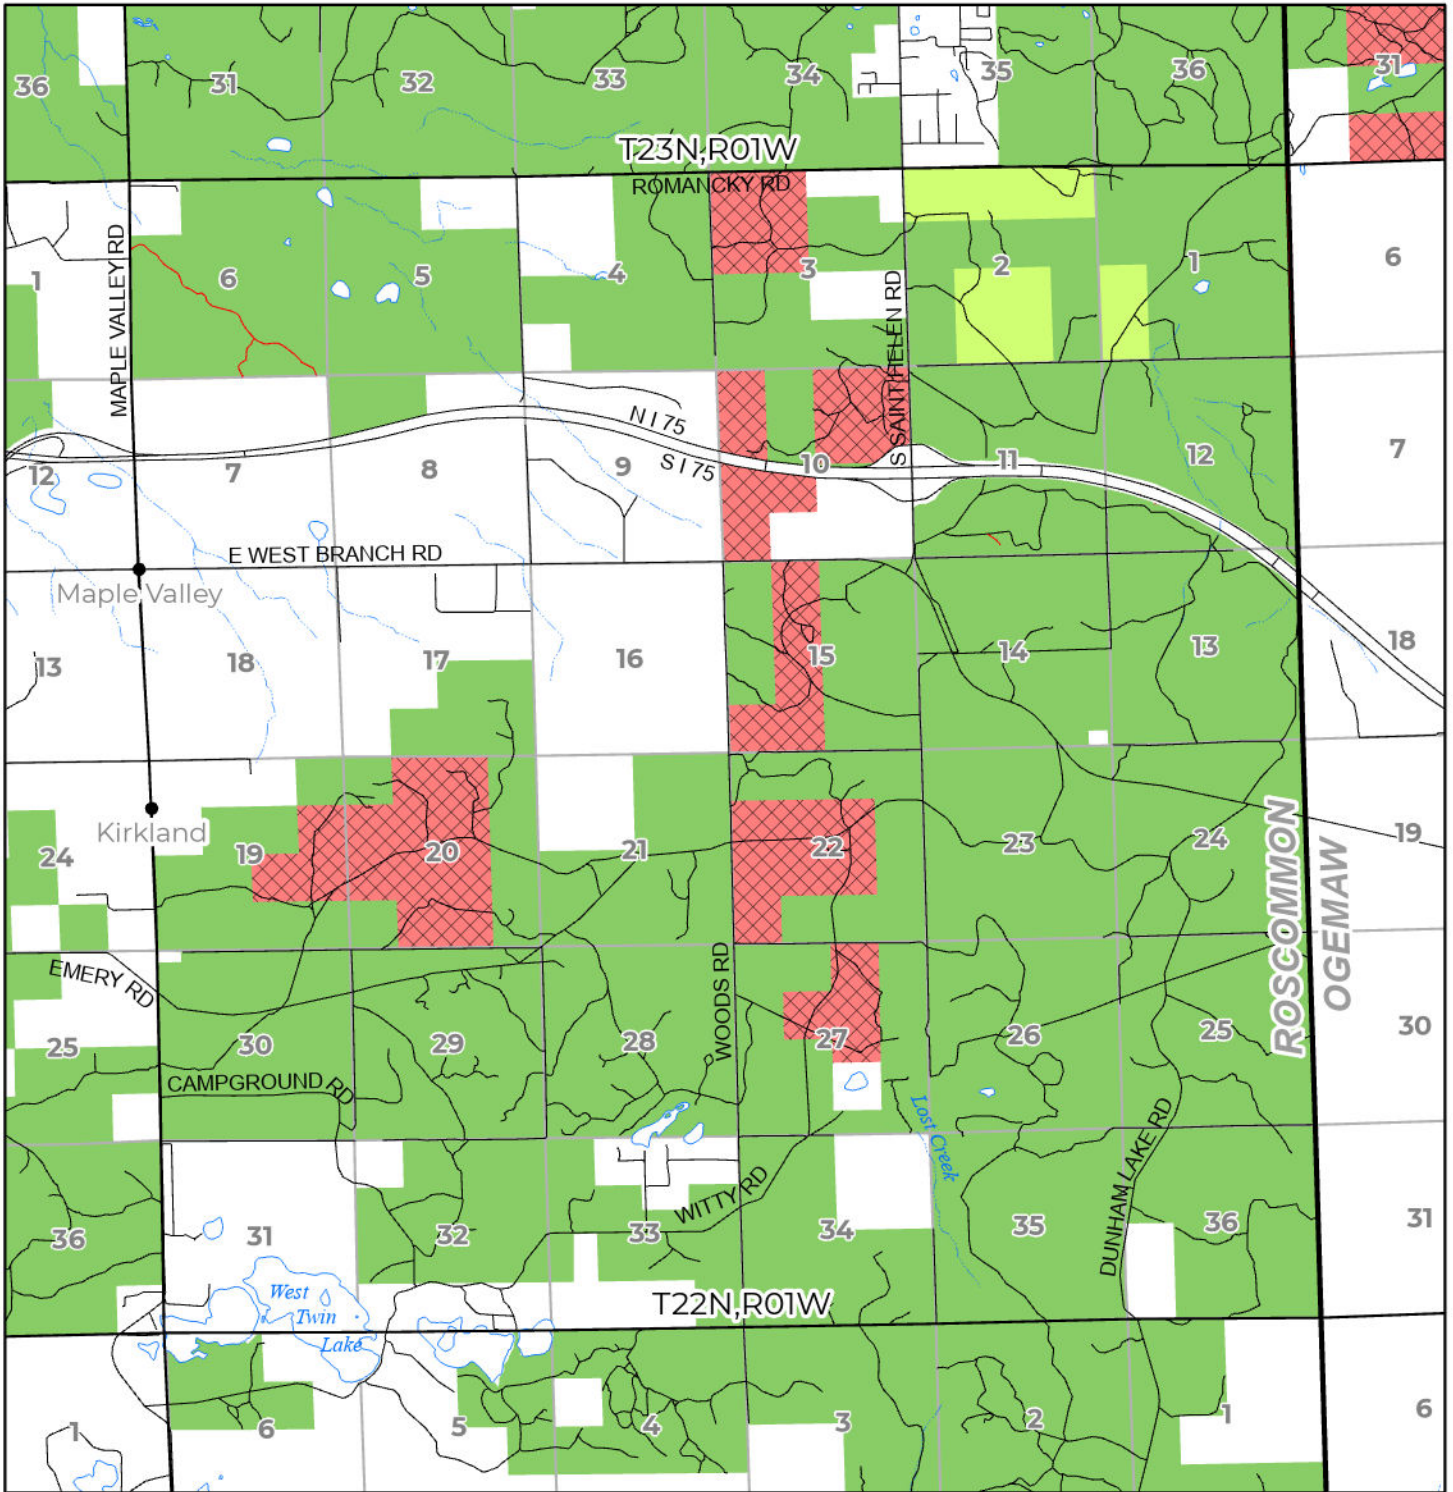

2024 FUELWOOD COLLECTION
 ROSCOMMON COUNTY
T22N,R01W

- Open (Recently Closed Timber Sale)
- Open
- Open (Military Restrictions - Possible closure from May to September)
- Closed