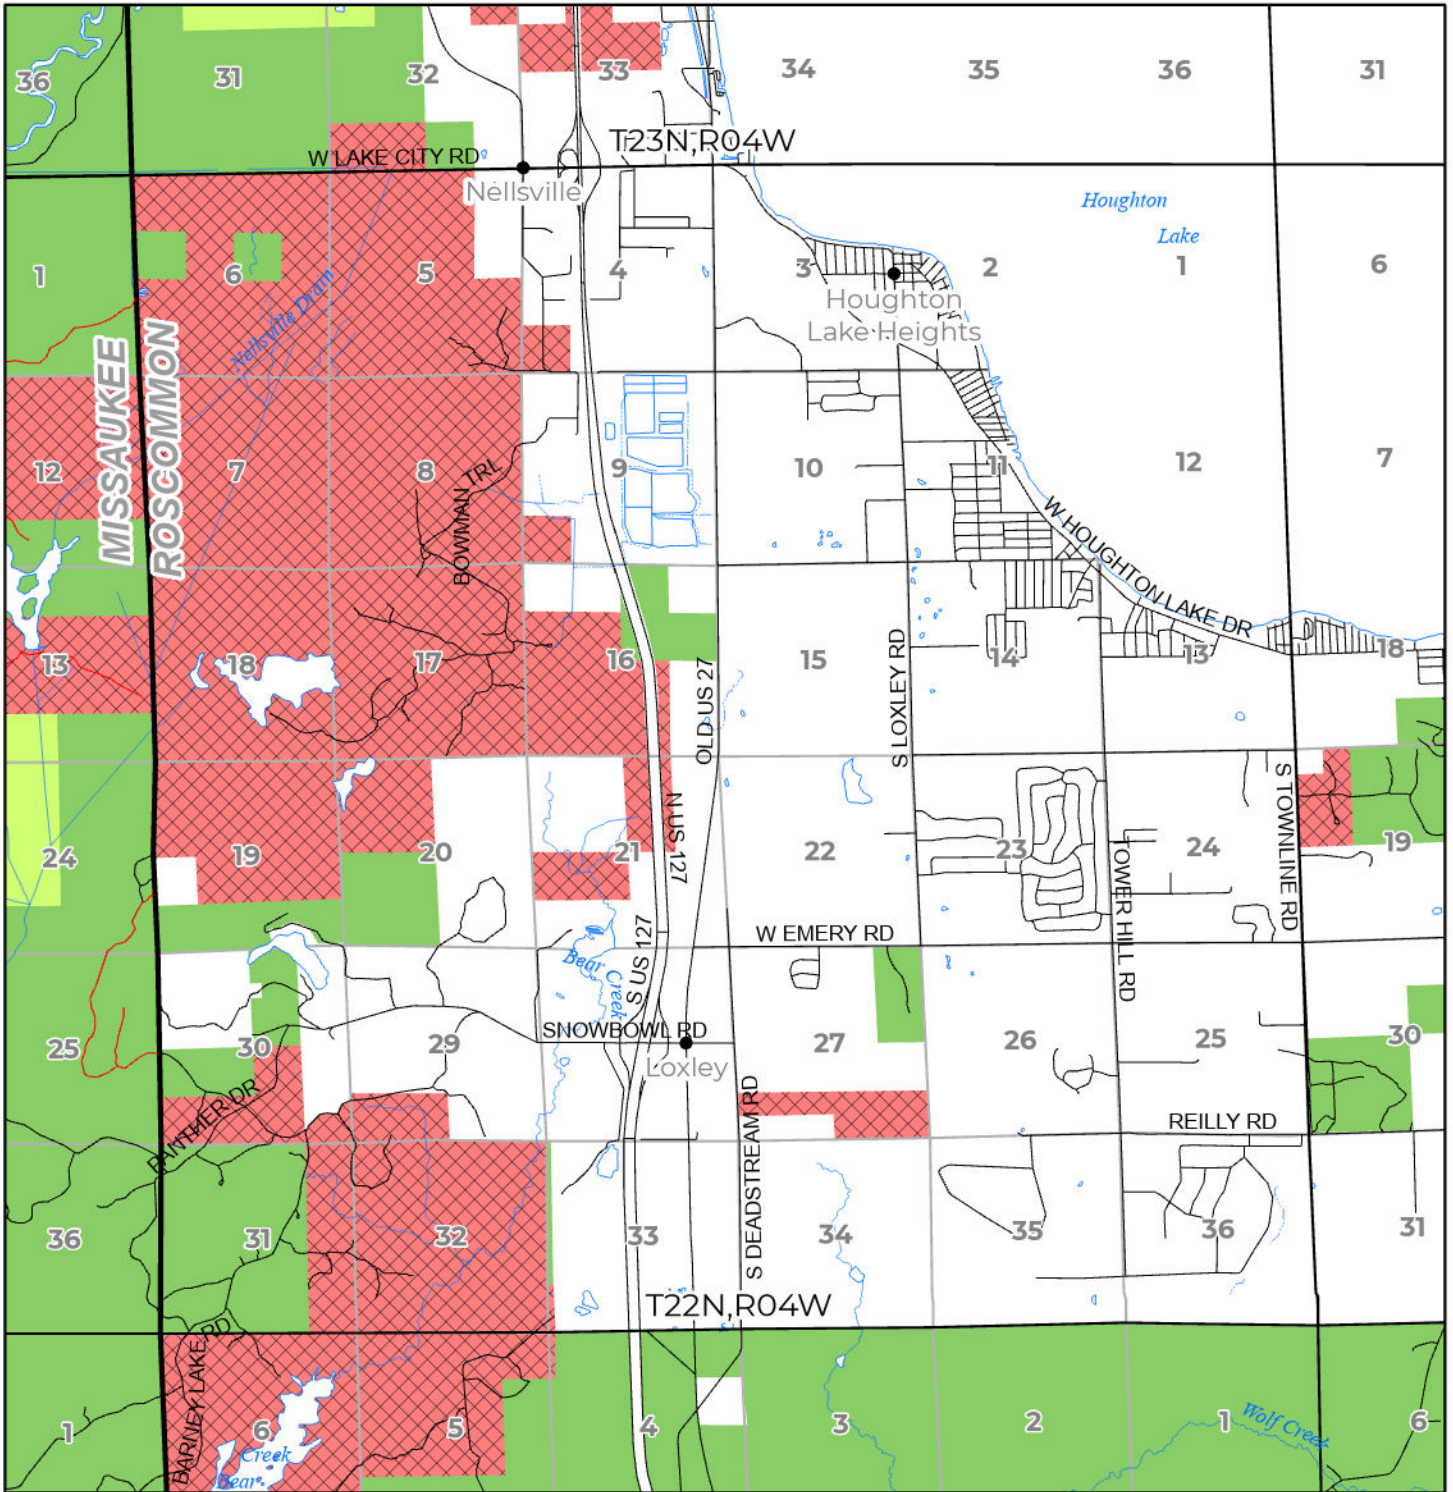

# 2024 FUELWOOD COLLECTION ROSCOMMON COUNTY T22N,R04W

- Open (Recently Closed Timber Sale)
- Open
- Open (Military Restrictions – Possible closure from May to September)
- Closed