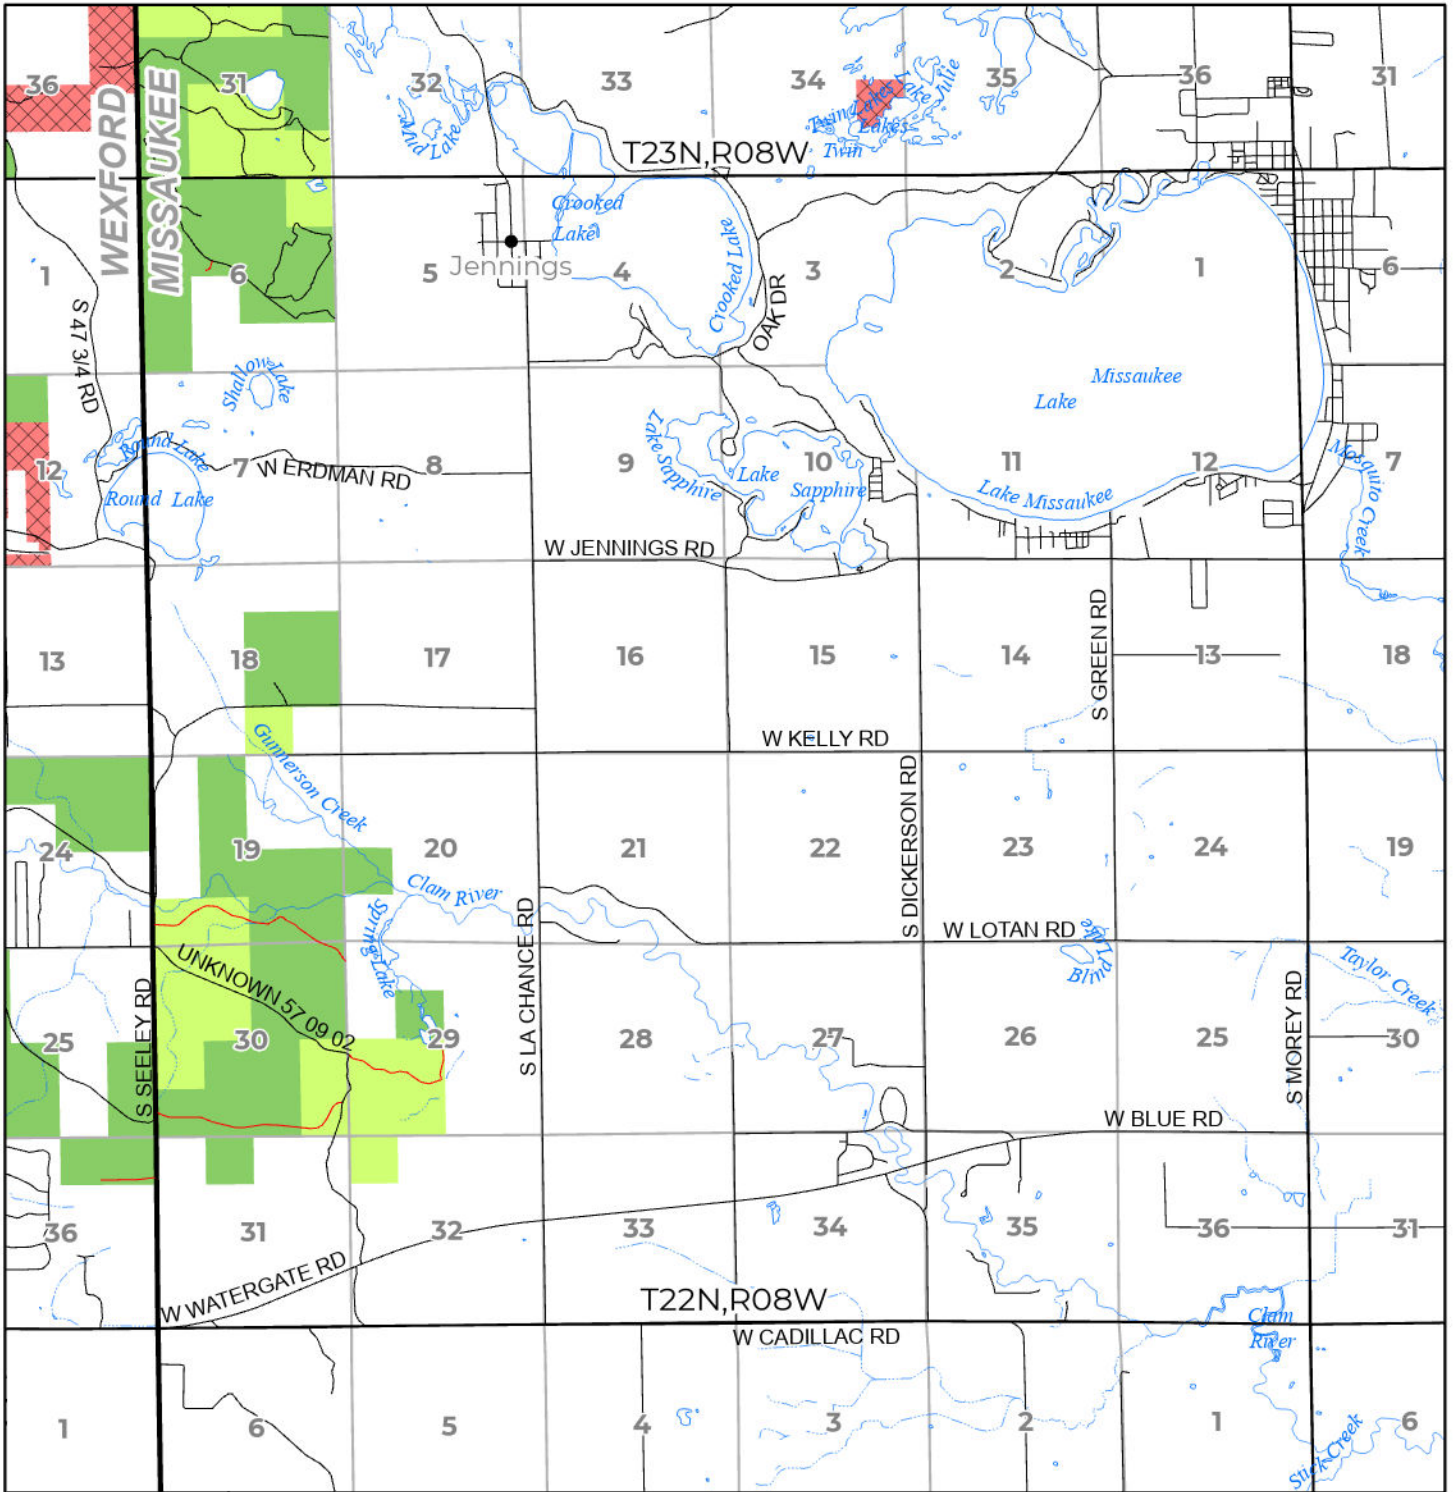

2024 FUELWOOD COLLECTION  
 MISSAUKEE COUNTY  
**T22N,R08W**

- Open (Recently Closed Timber Sale)
- Open
- Open (Military Restrictions - Possible closure from May to September)
- Closed