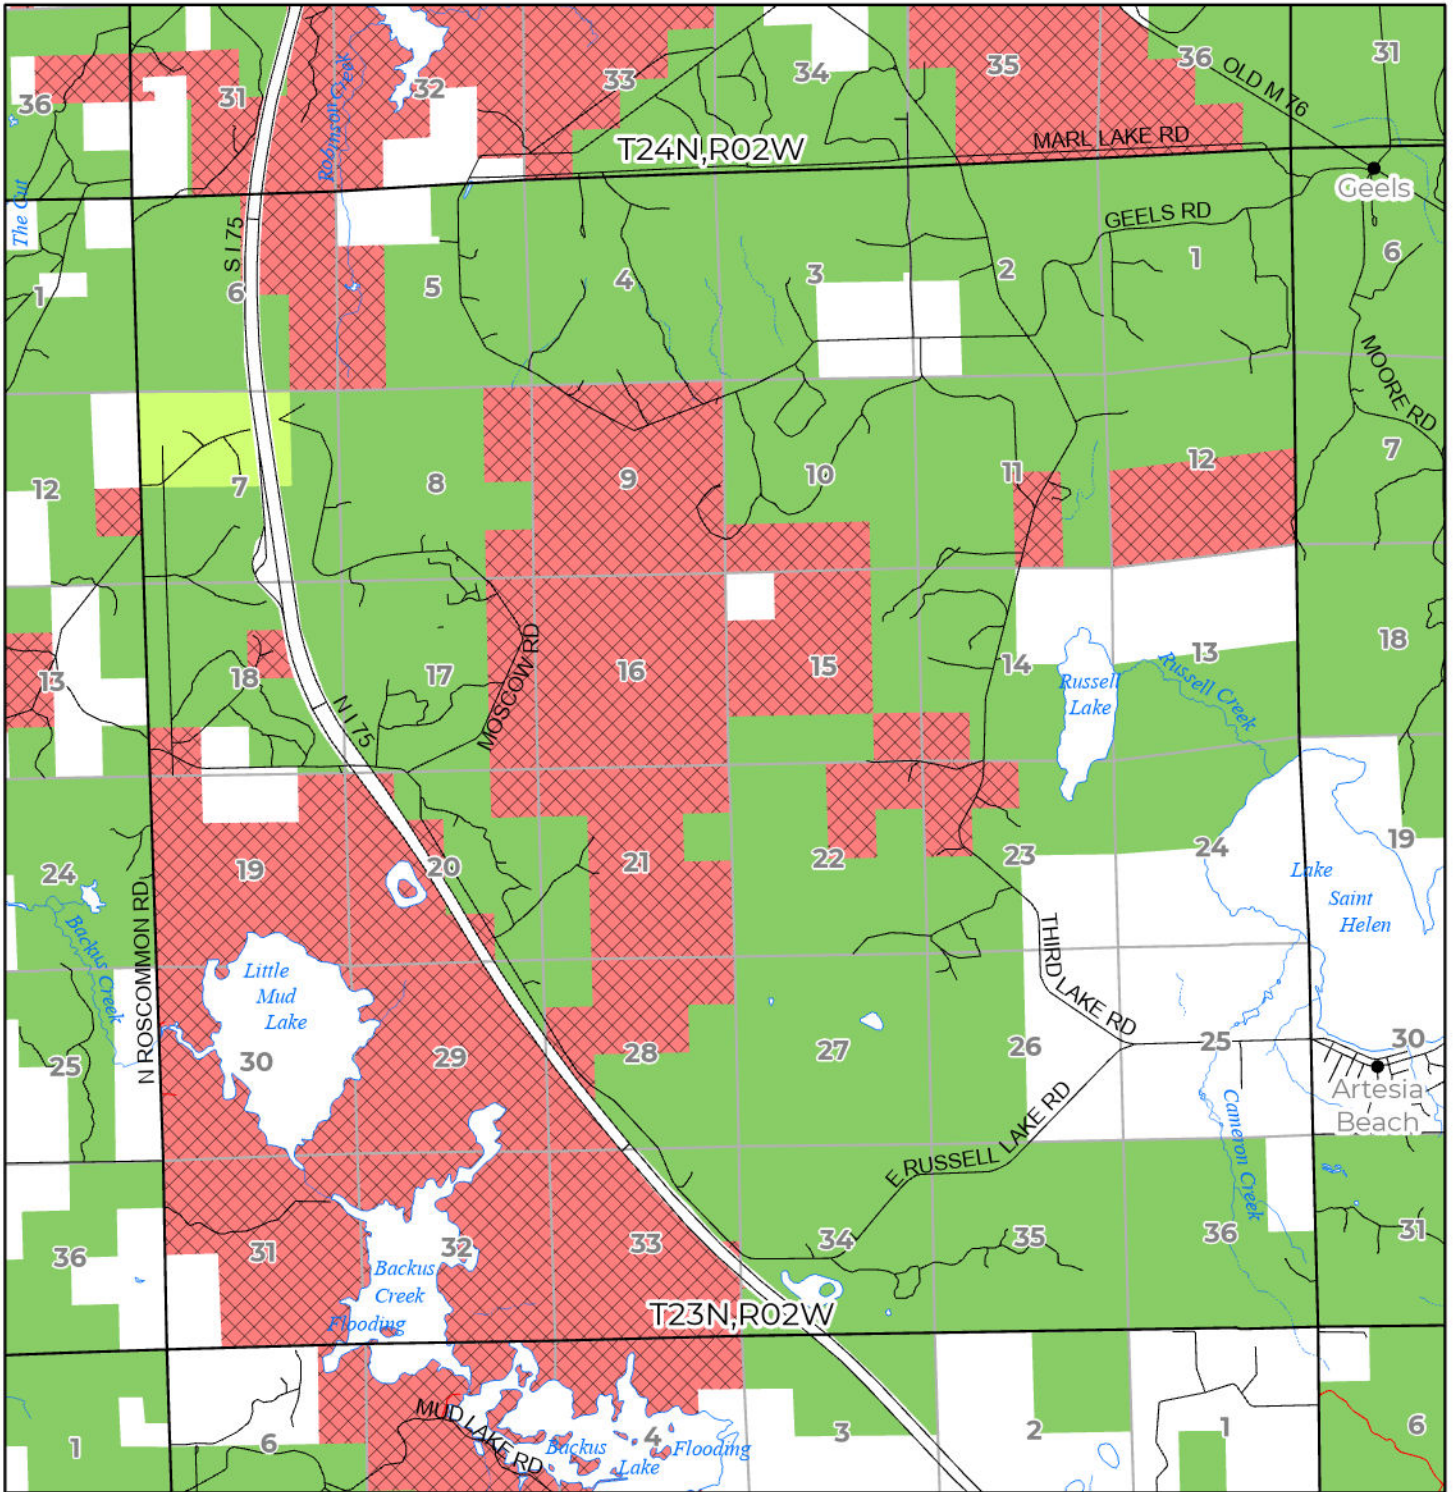

2024 FUELWOOD COLLECTION  
 ROSCOMMON COUNTY  
**T23N,R02W**

- Open (Recently Closed Timber Sale)
- Open
- Open (Military Restrictions - Possible closure from May to September)
- Closed