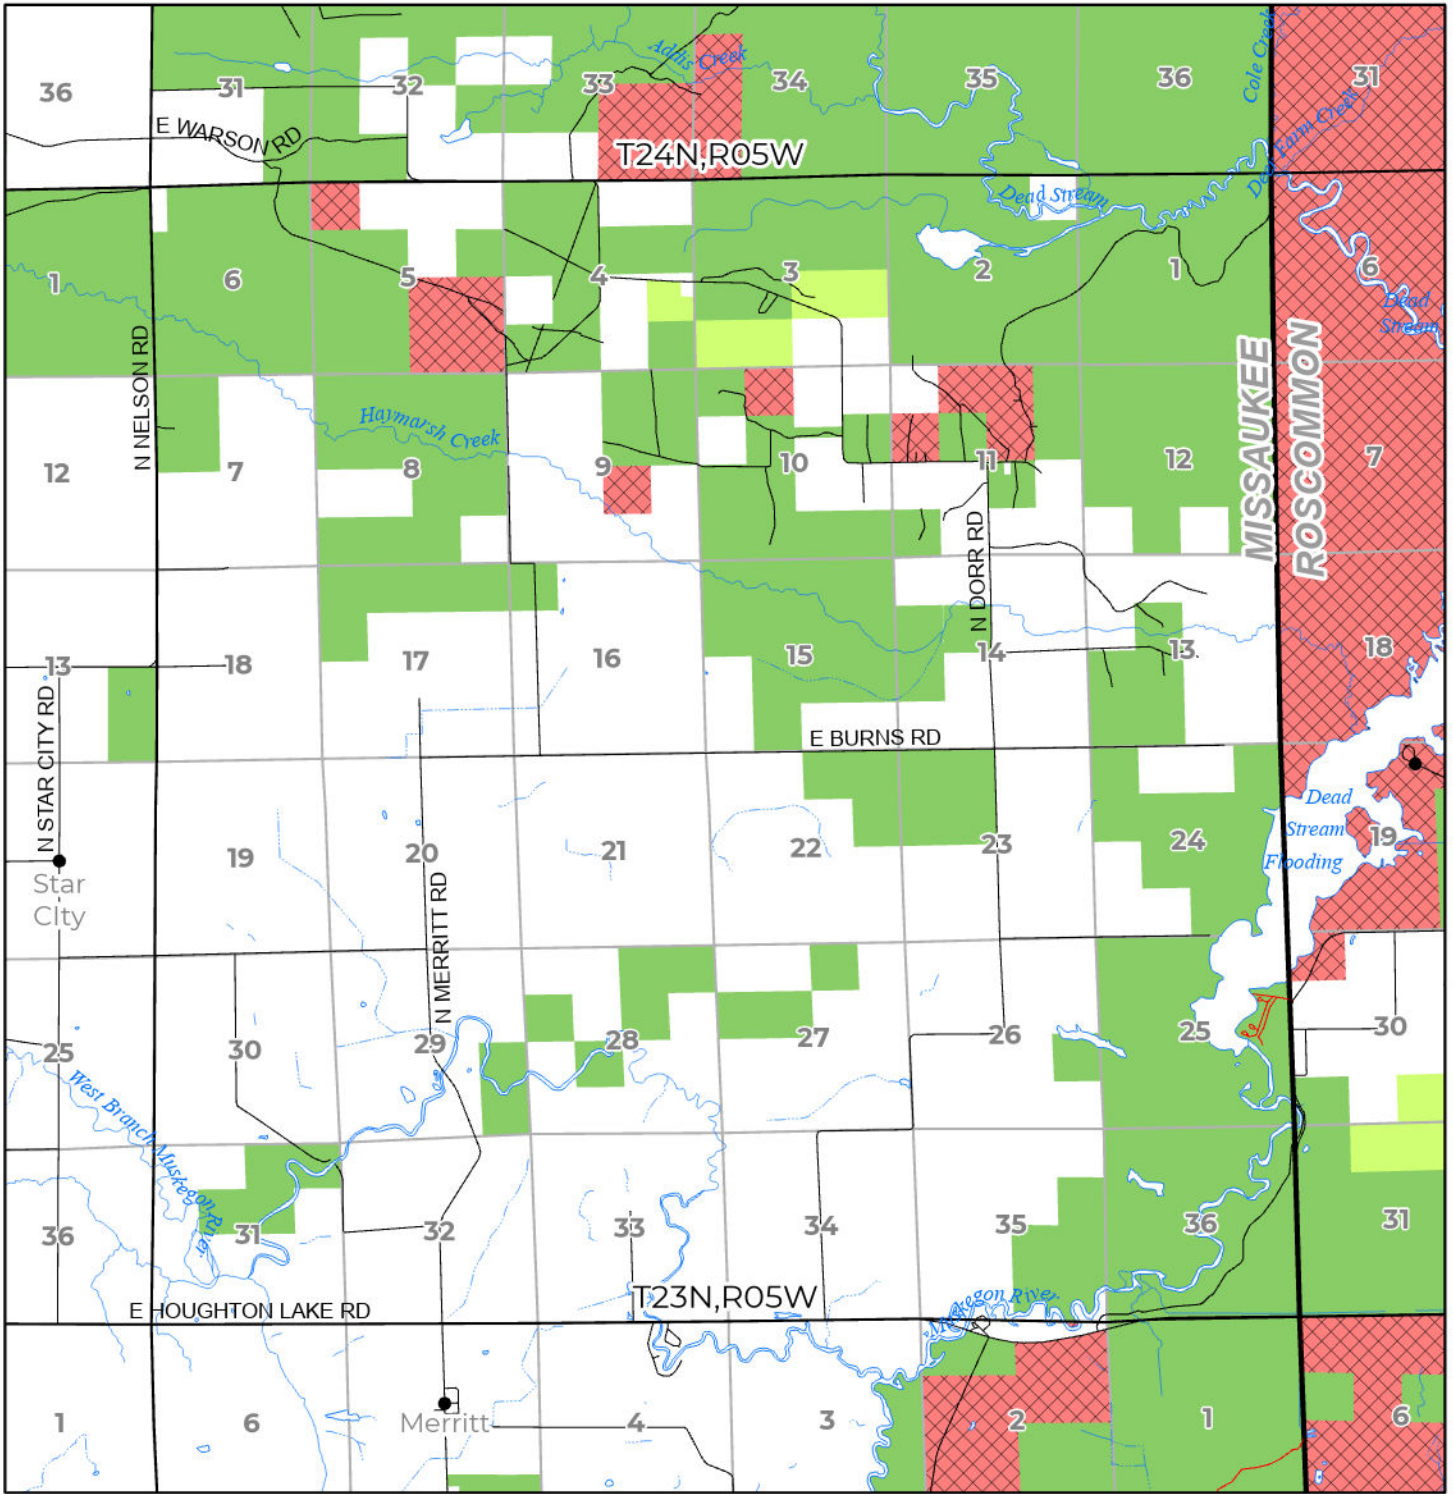

2024 FUELWOOD COLLECTION
 MISSAUKEE COUNTY
T23N,R05W

-  Open (Recently Closed Timber Sale)
-  Open
-  Open (Military Restrictions - Possible closure from May to September)
-  Closed