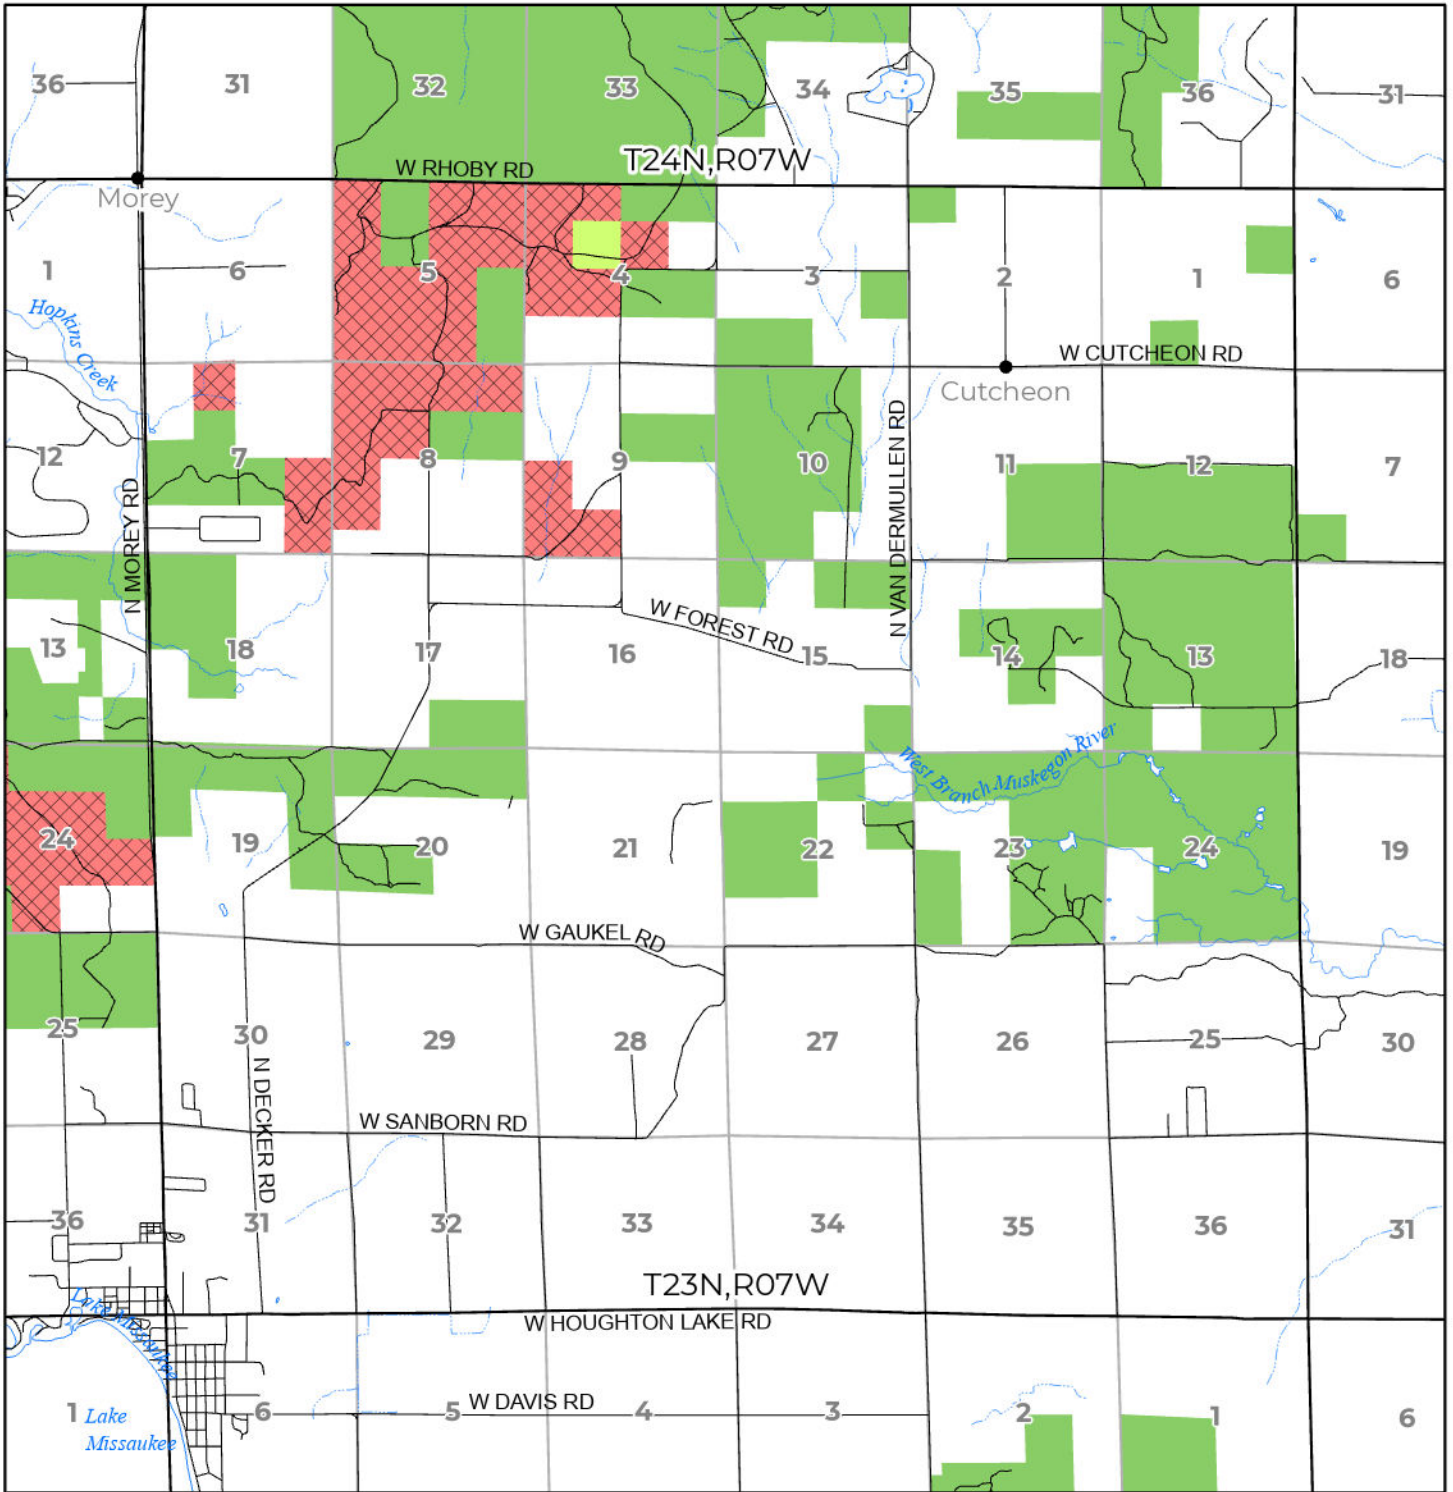

2024 FUELWOOD COLLECTION
 MISSAUKEE COUNTY
T23N,R07W

- Open (Recently Closed Timber Sale)
- Open
- Open (Military Restrictions – Possible closure from May to September)
- Closed