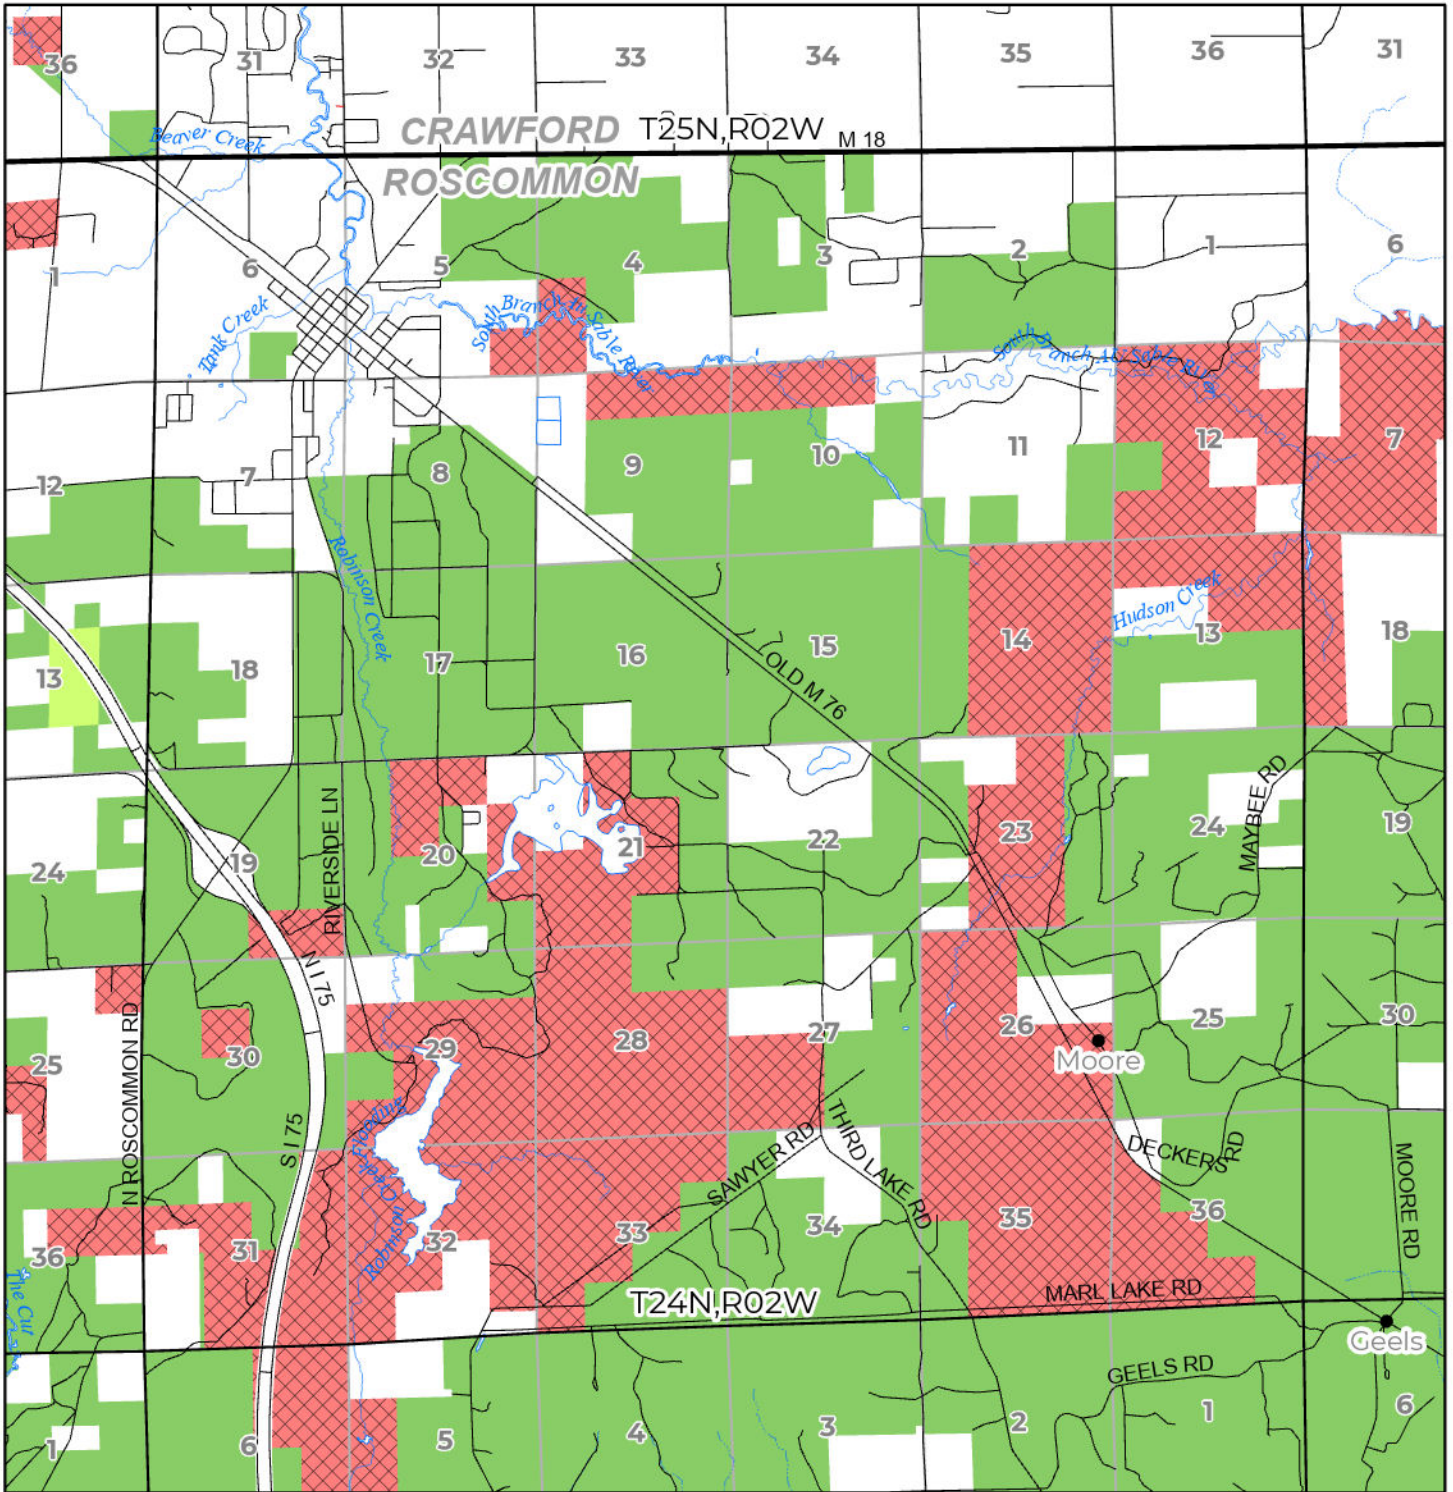

2024 FUELWOOD COLLECTION
 ROSCOMMON COUNTY
T24N,R02W

- Open (Recently Closed Timber Sale)
- Open
- Open (Military Restrictions - Possible closure from May to September)
- Closed