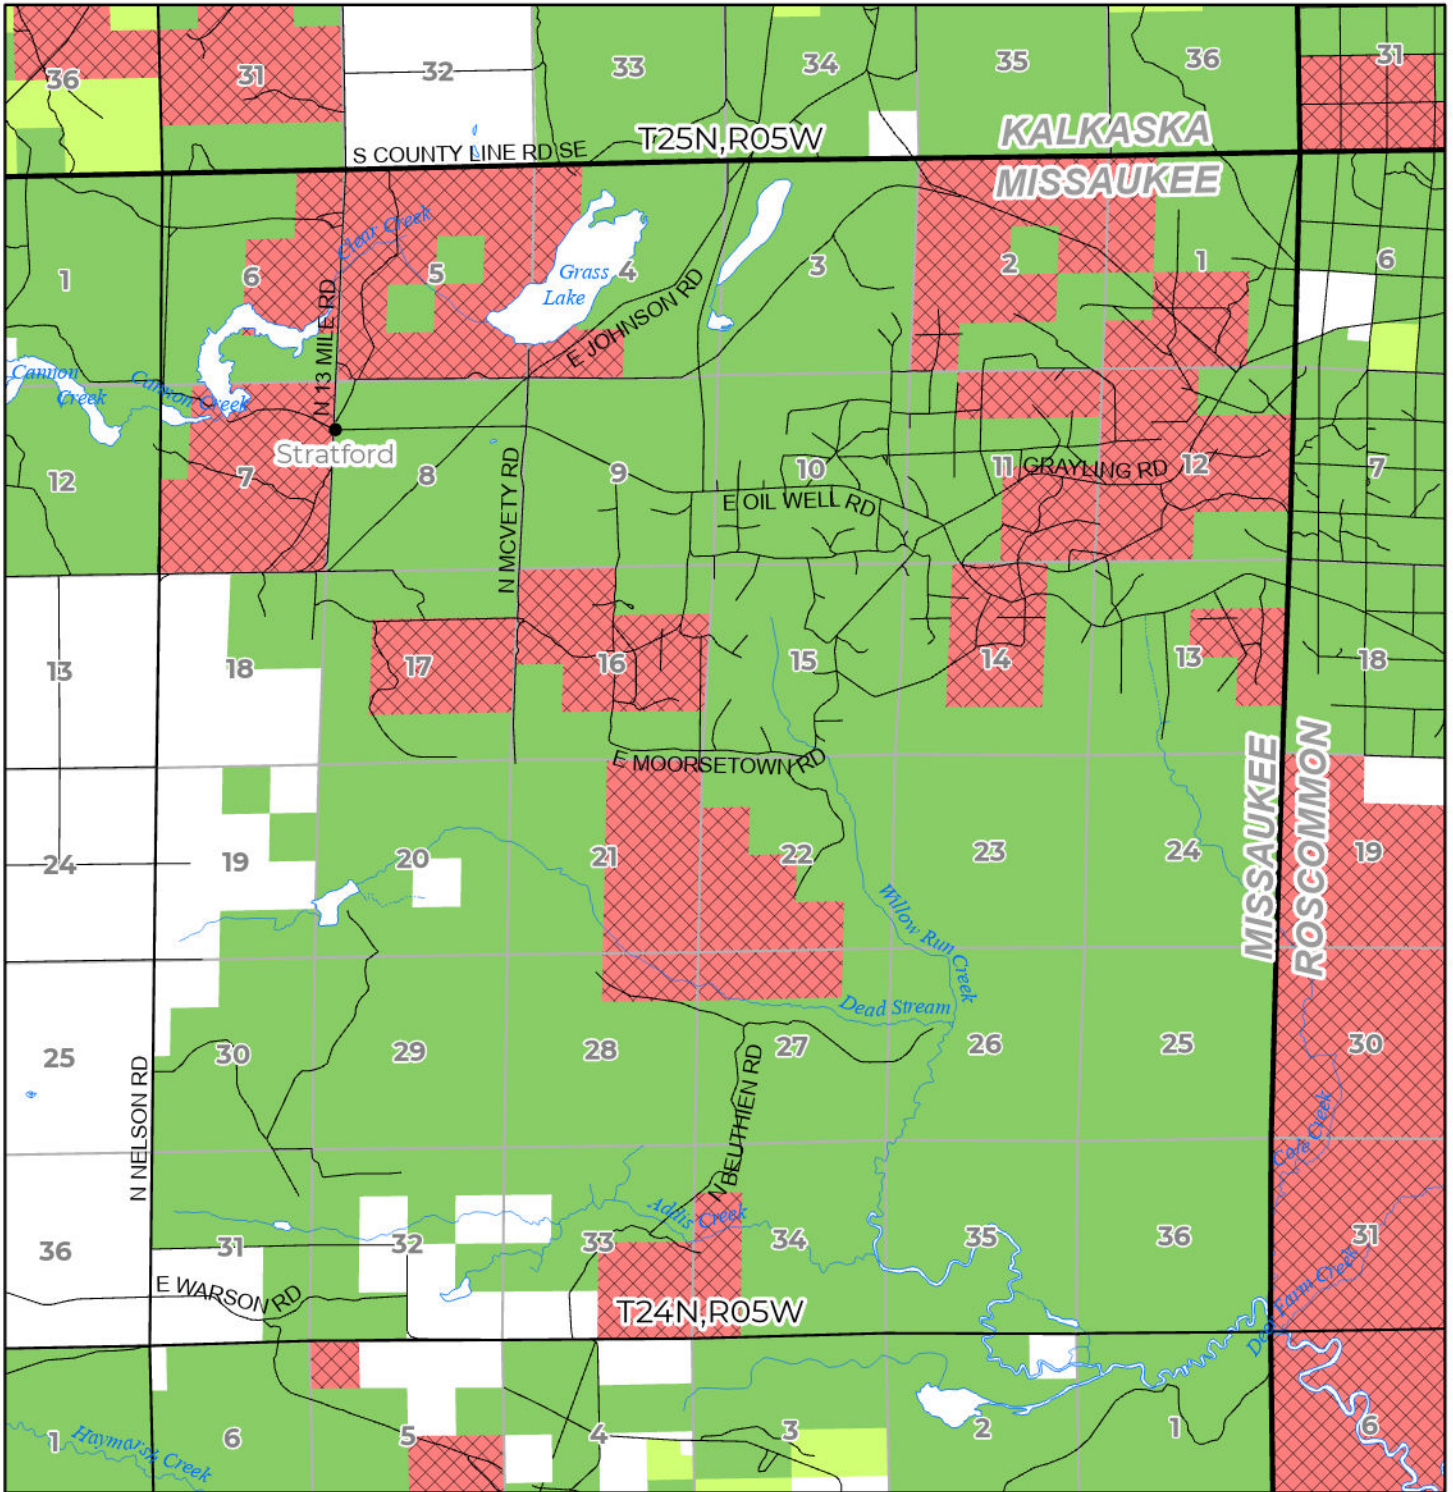

2024 FUELWOOD COLLECTION
 MISSAUKEE COUNTY
T24N,R05W

- Open (Recently Closed Timber Sale)
- Open
- Open (Military Restrictions – Possible closure from May to September)
- Closed