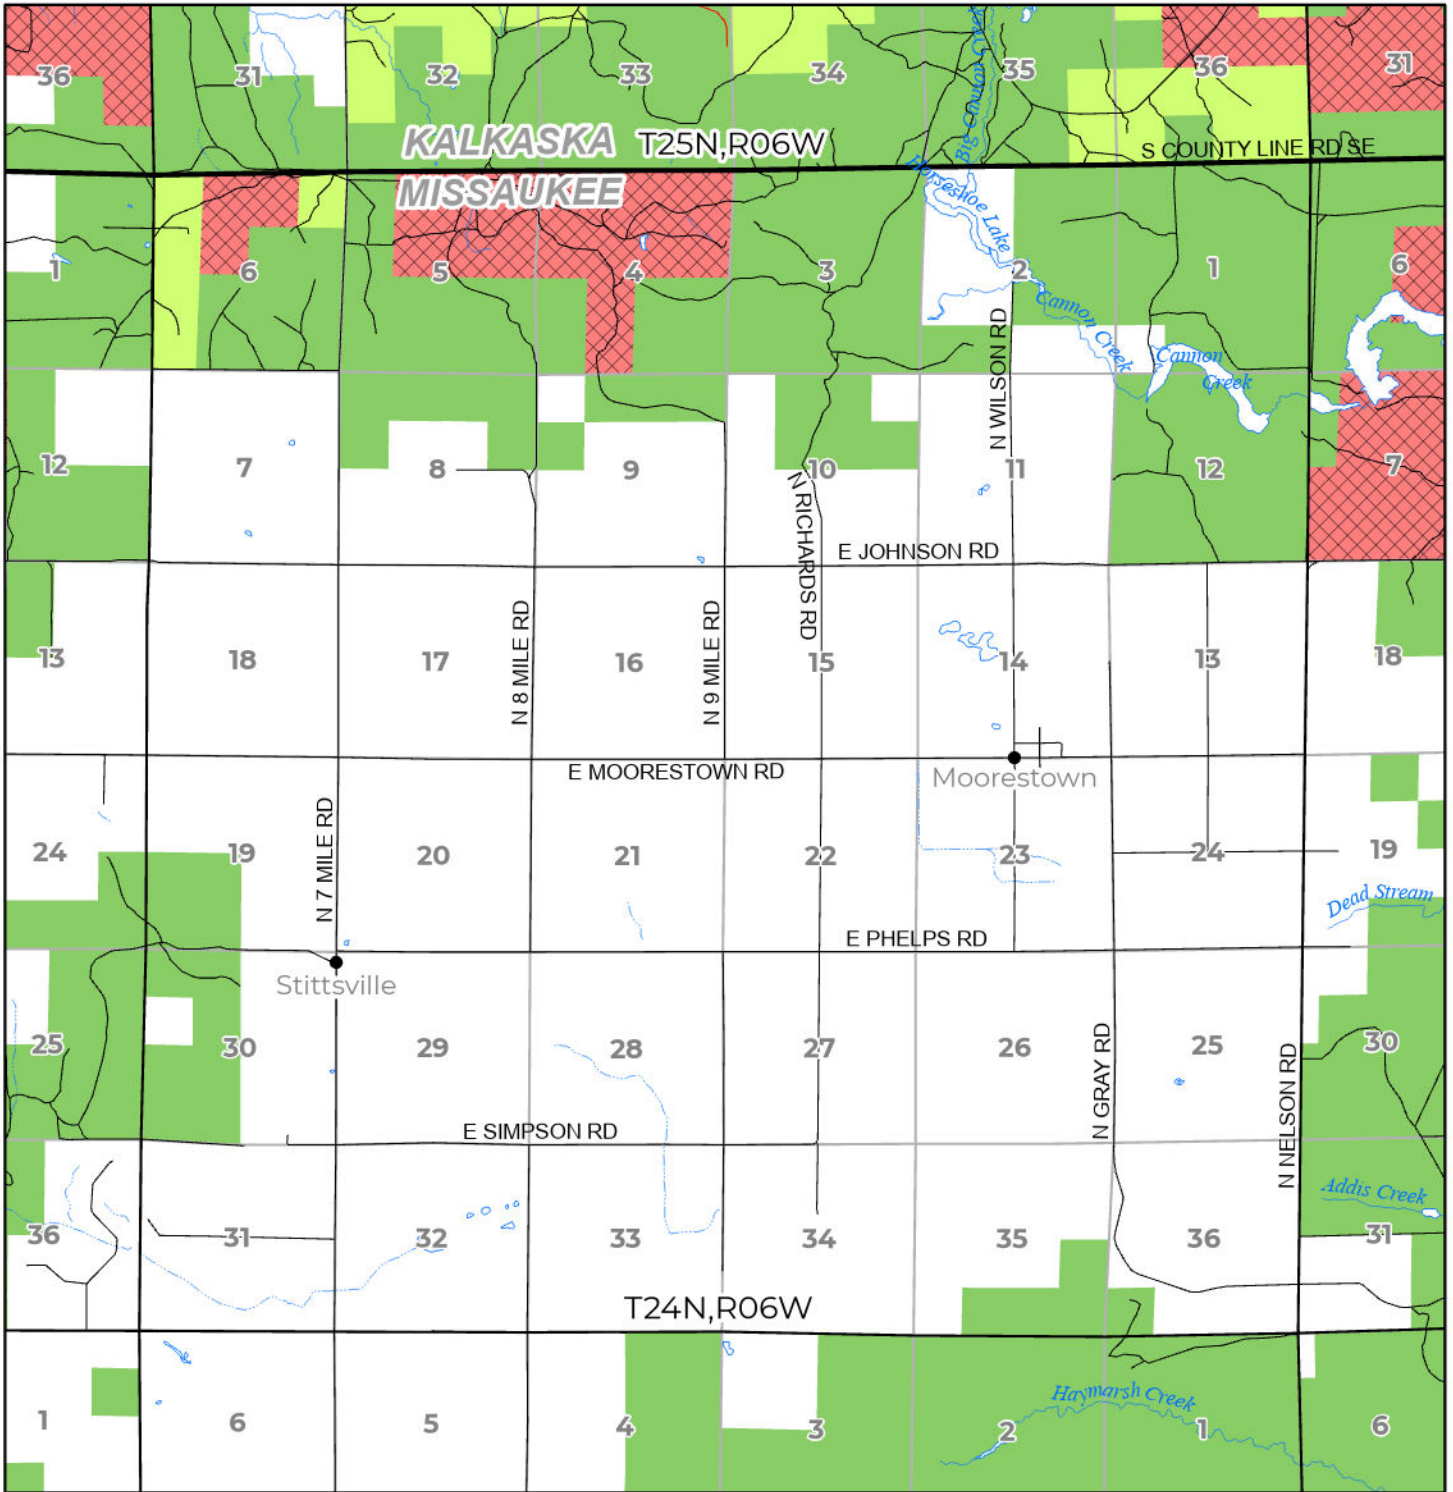

2024 FUELWOOD COLLECTION
 MISSAUKEE COUNTY
T24N,R06W

- Open (Recently Closed Timber Sale)
- Open
- Open (Military Restrictions – Possible closure from May to September)
- Closed