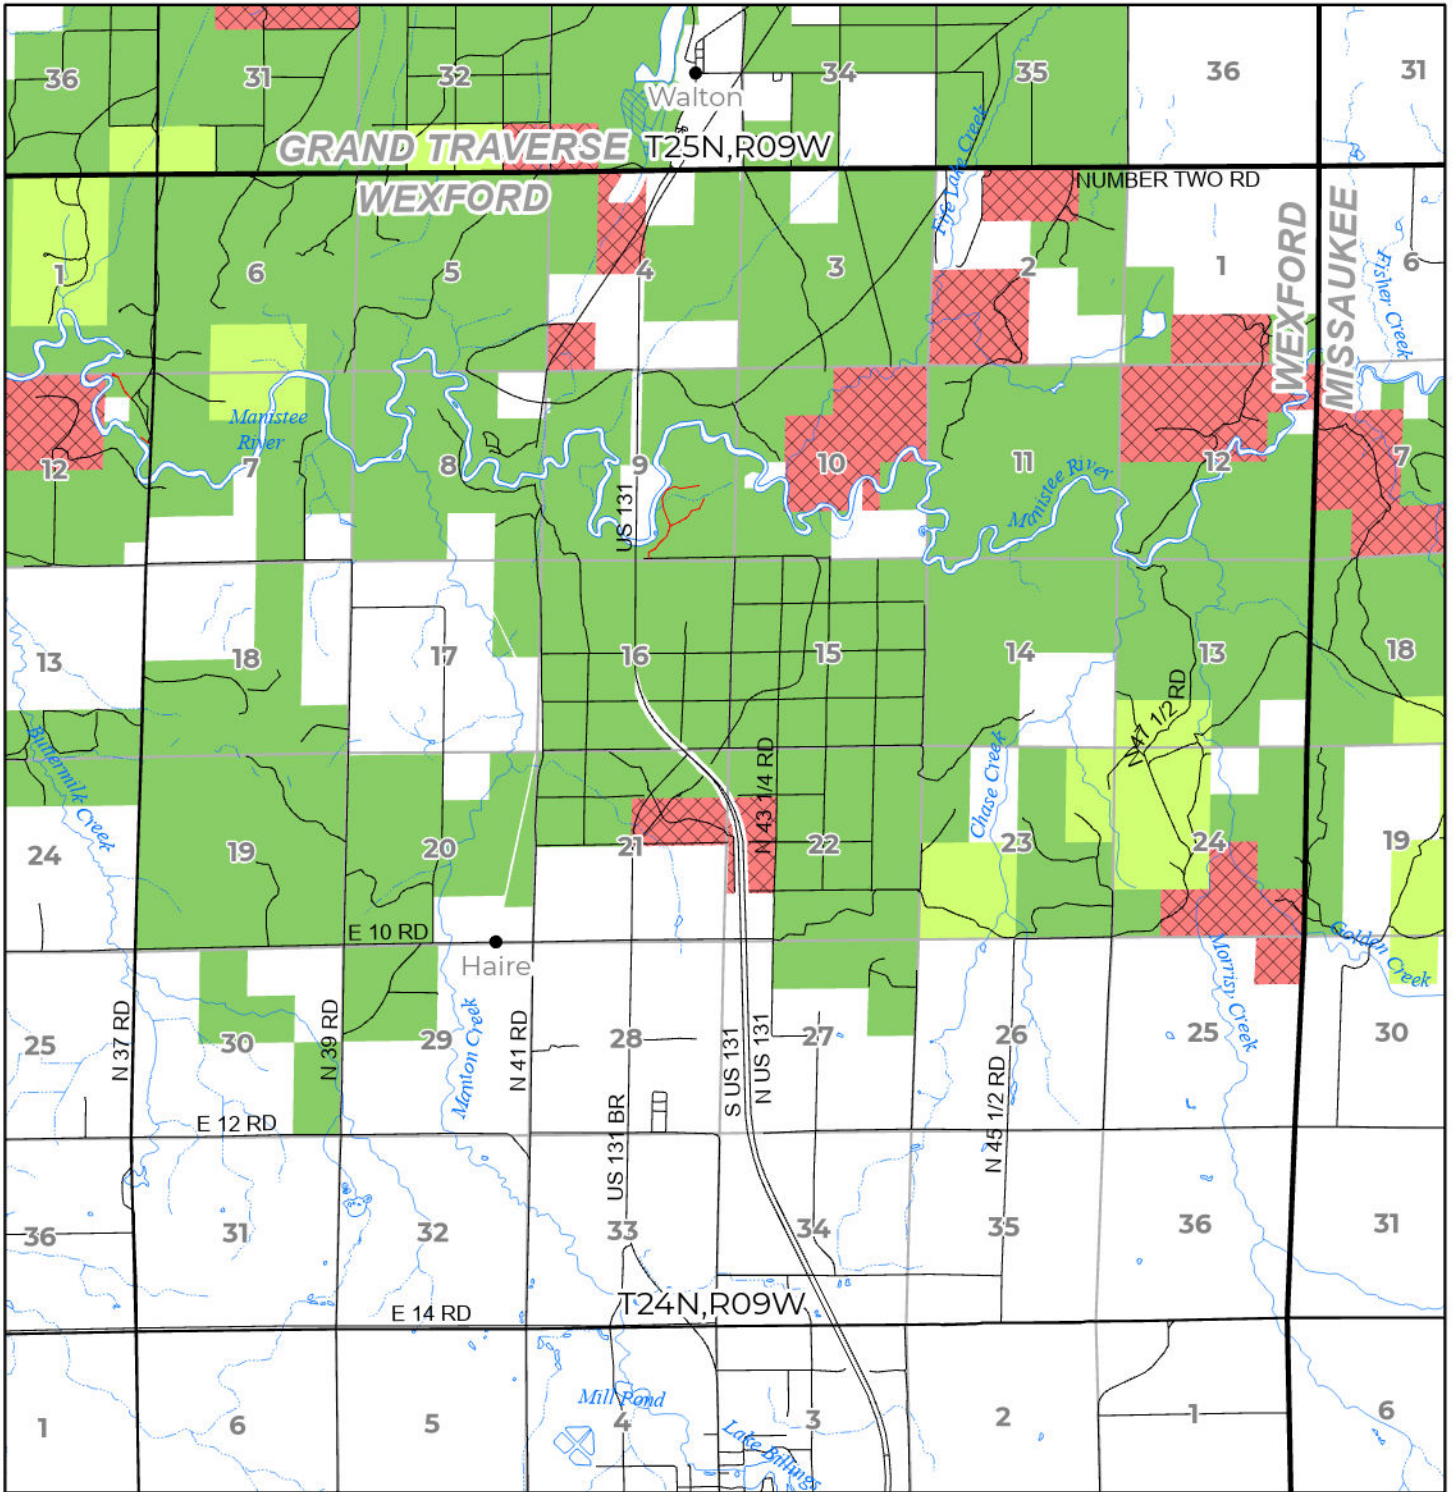

2024 FUELWOOD COLLECTION
 WEXFORD COUNTY
T24N,R09W

- Open (Recently Closed Timber Sale)
- Open
- Open (Military Restrictions - Possible closure from May to September)
- Closed