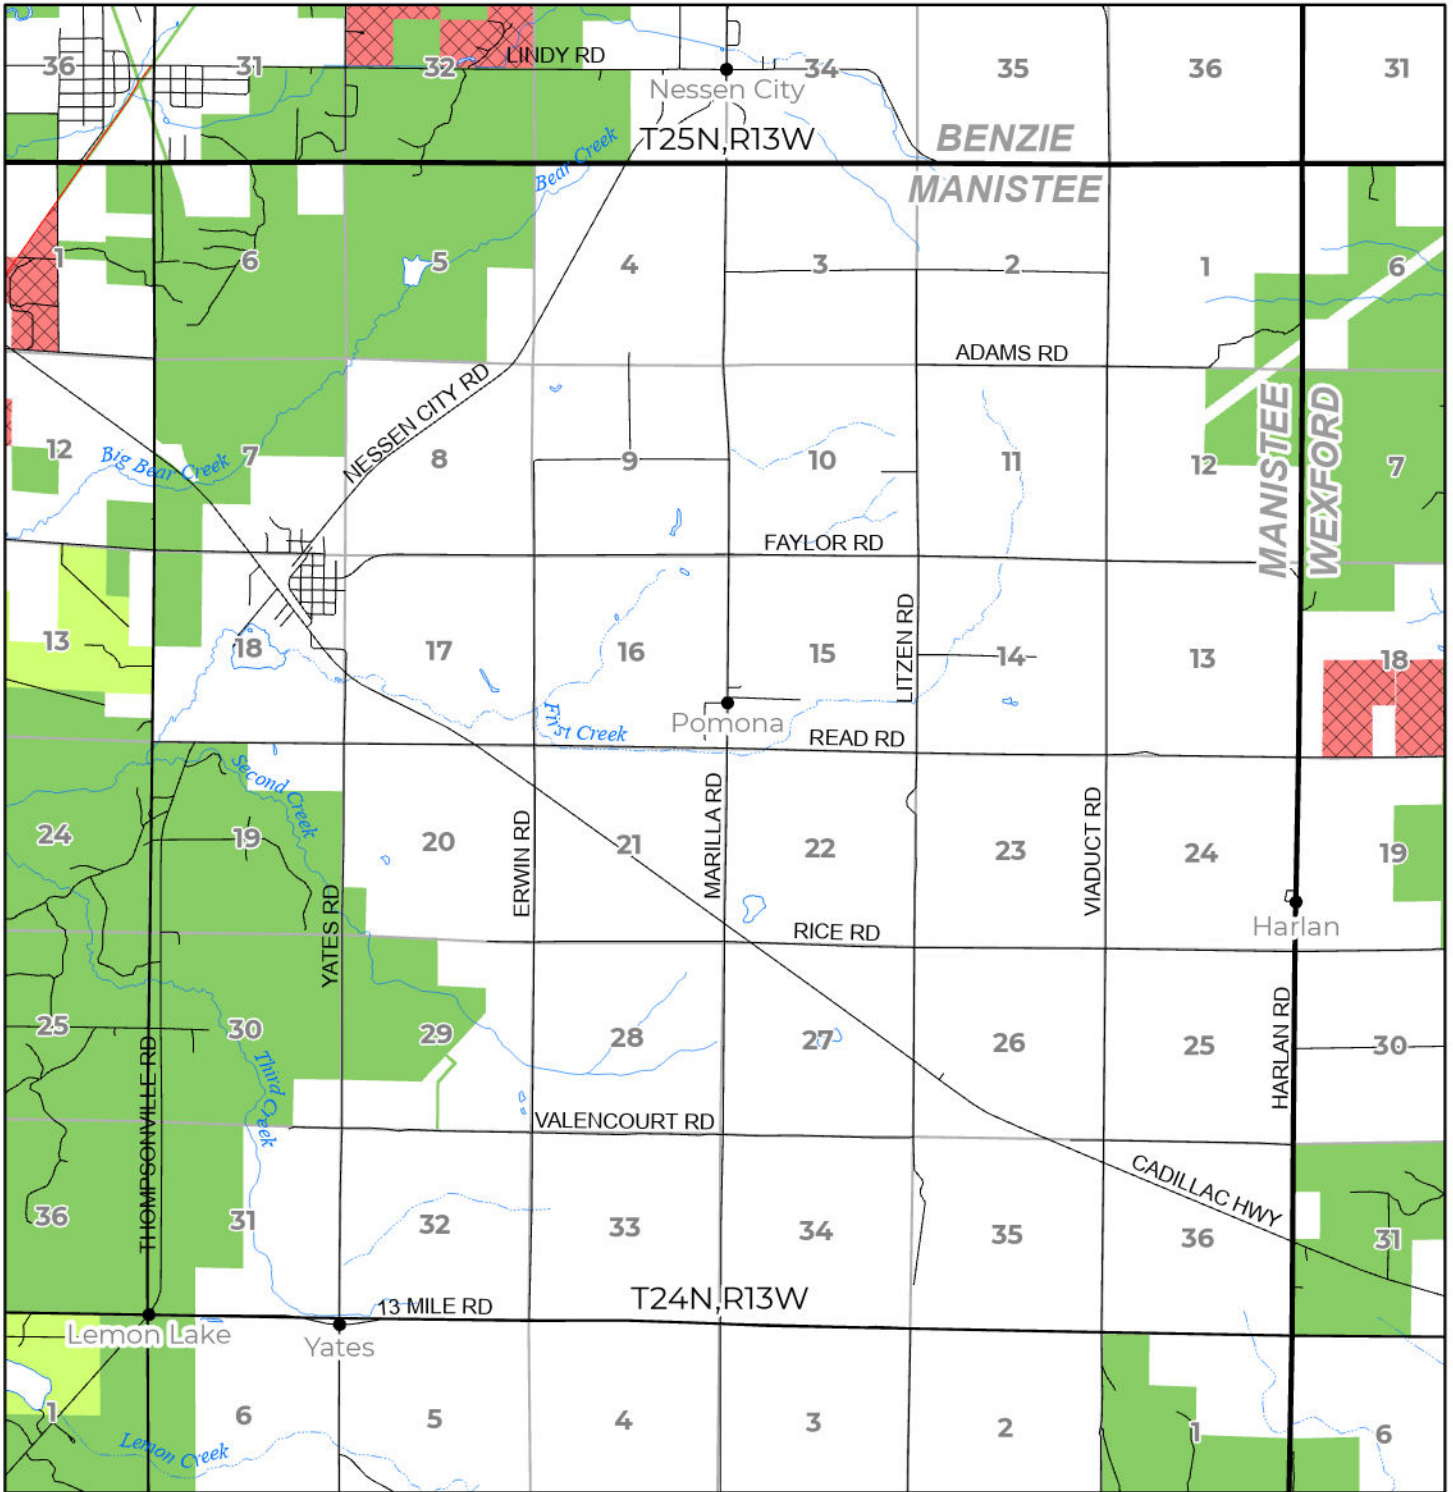

2024 FUELWOOD COLLECTION  
 MANISTEE COUNTY  
**T24N,R13W**

- Open (Recently Closed Timber Sale)
- Open
- Open (Military Restrictions – Possible closure from May to September)
- Closed