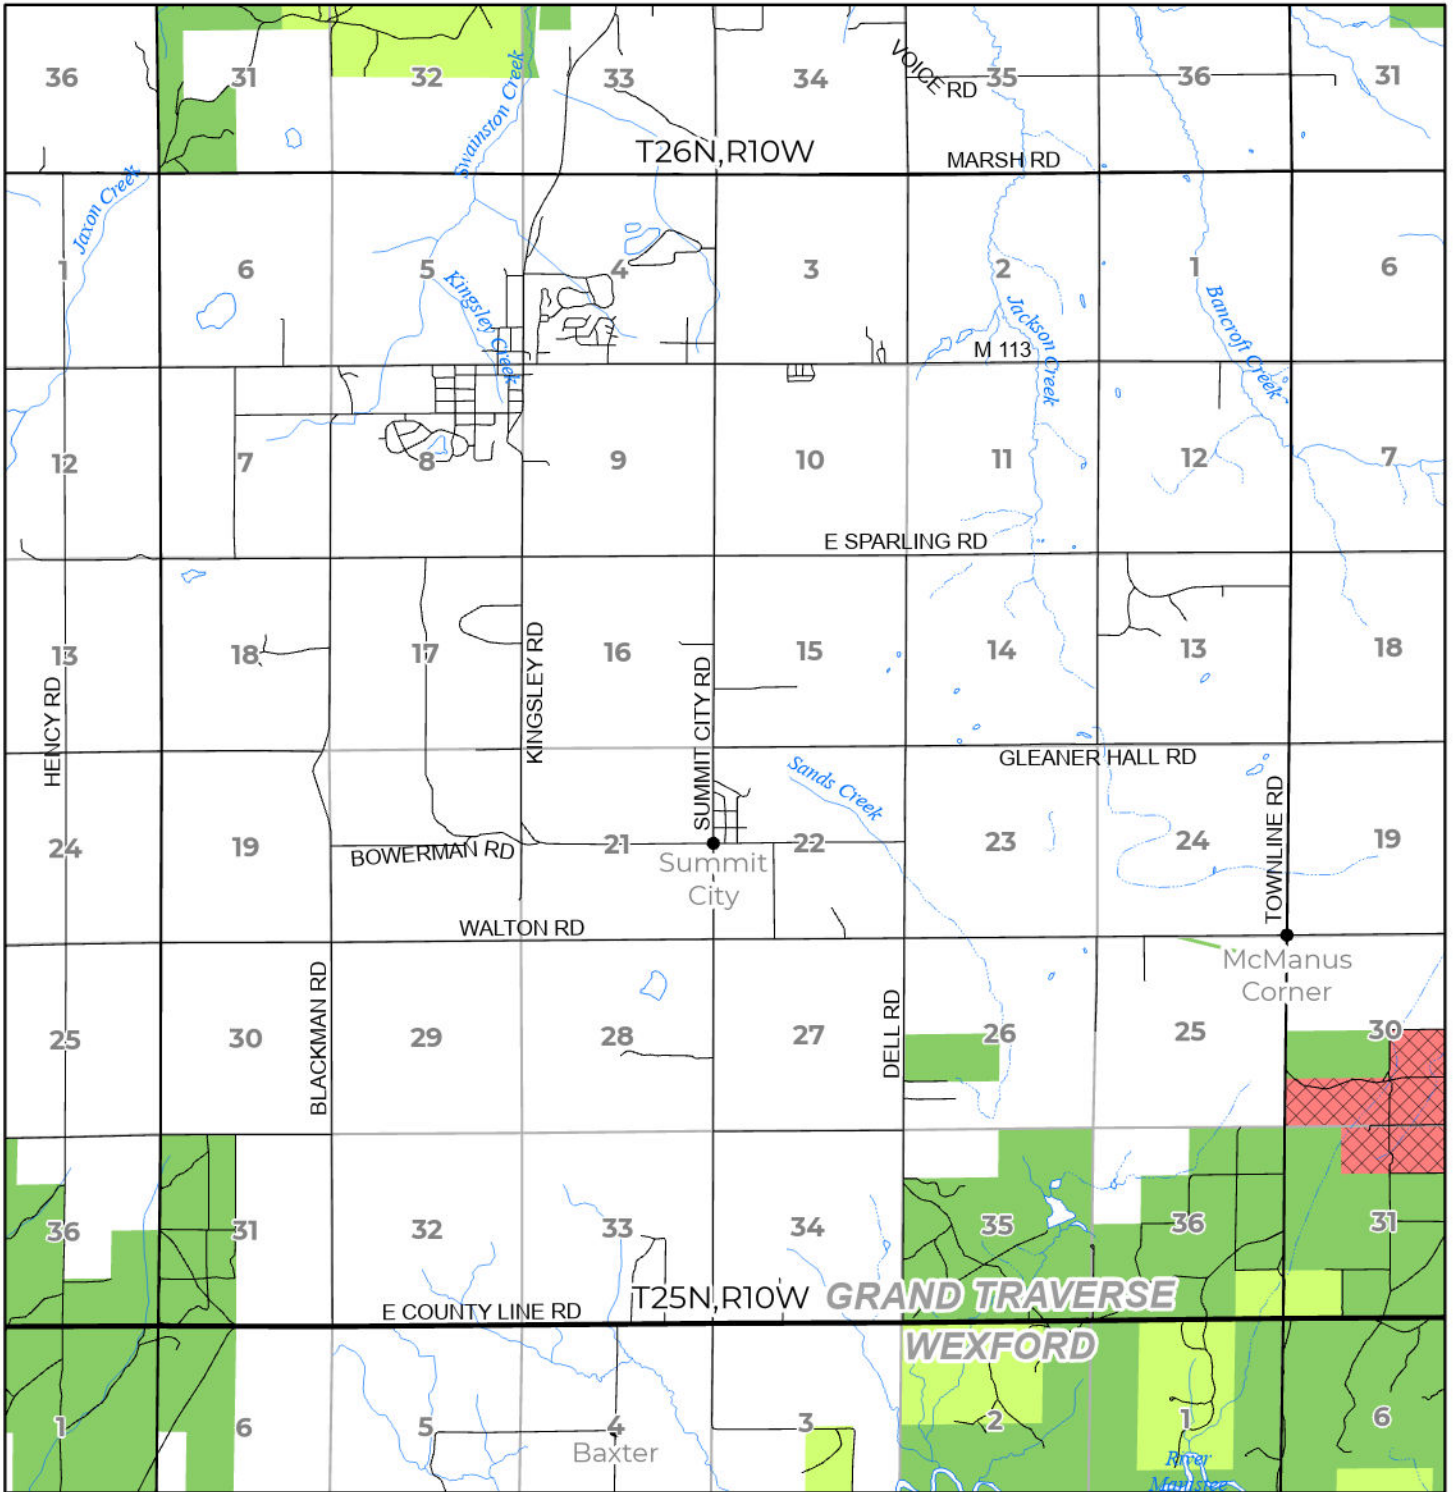

2024 FUELWOOD COLLECTION
 GRAND TRAVERSE COUNTY
T25N,R10W

- Open (Recently Closed Timber Sale)
- Open
- Open (Military Restrictions - Possible closure from May to September)
- Closed