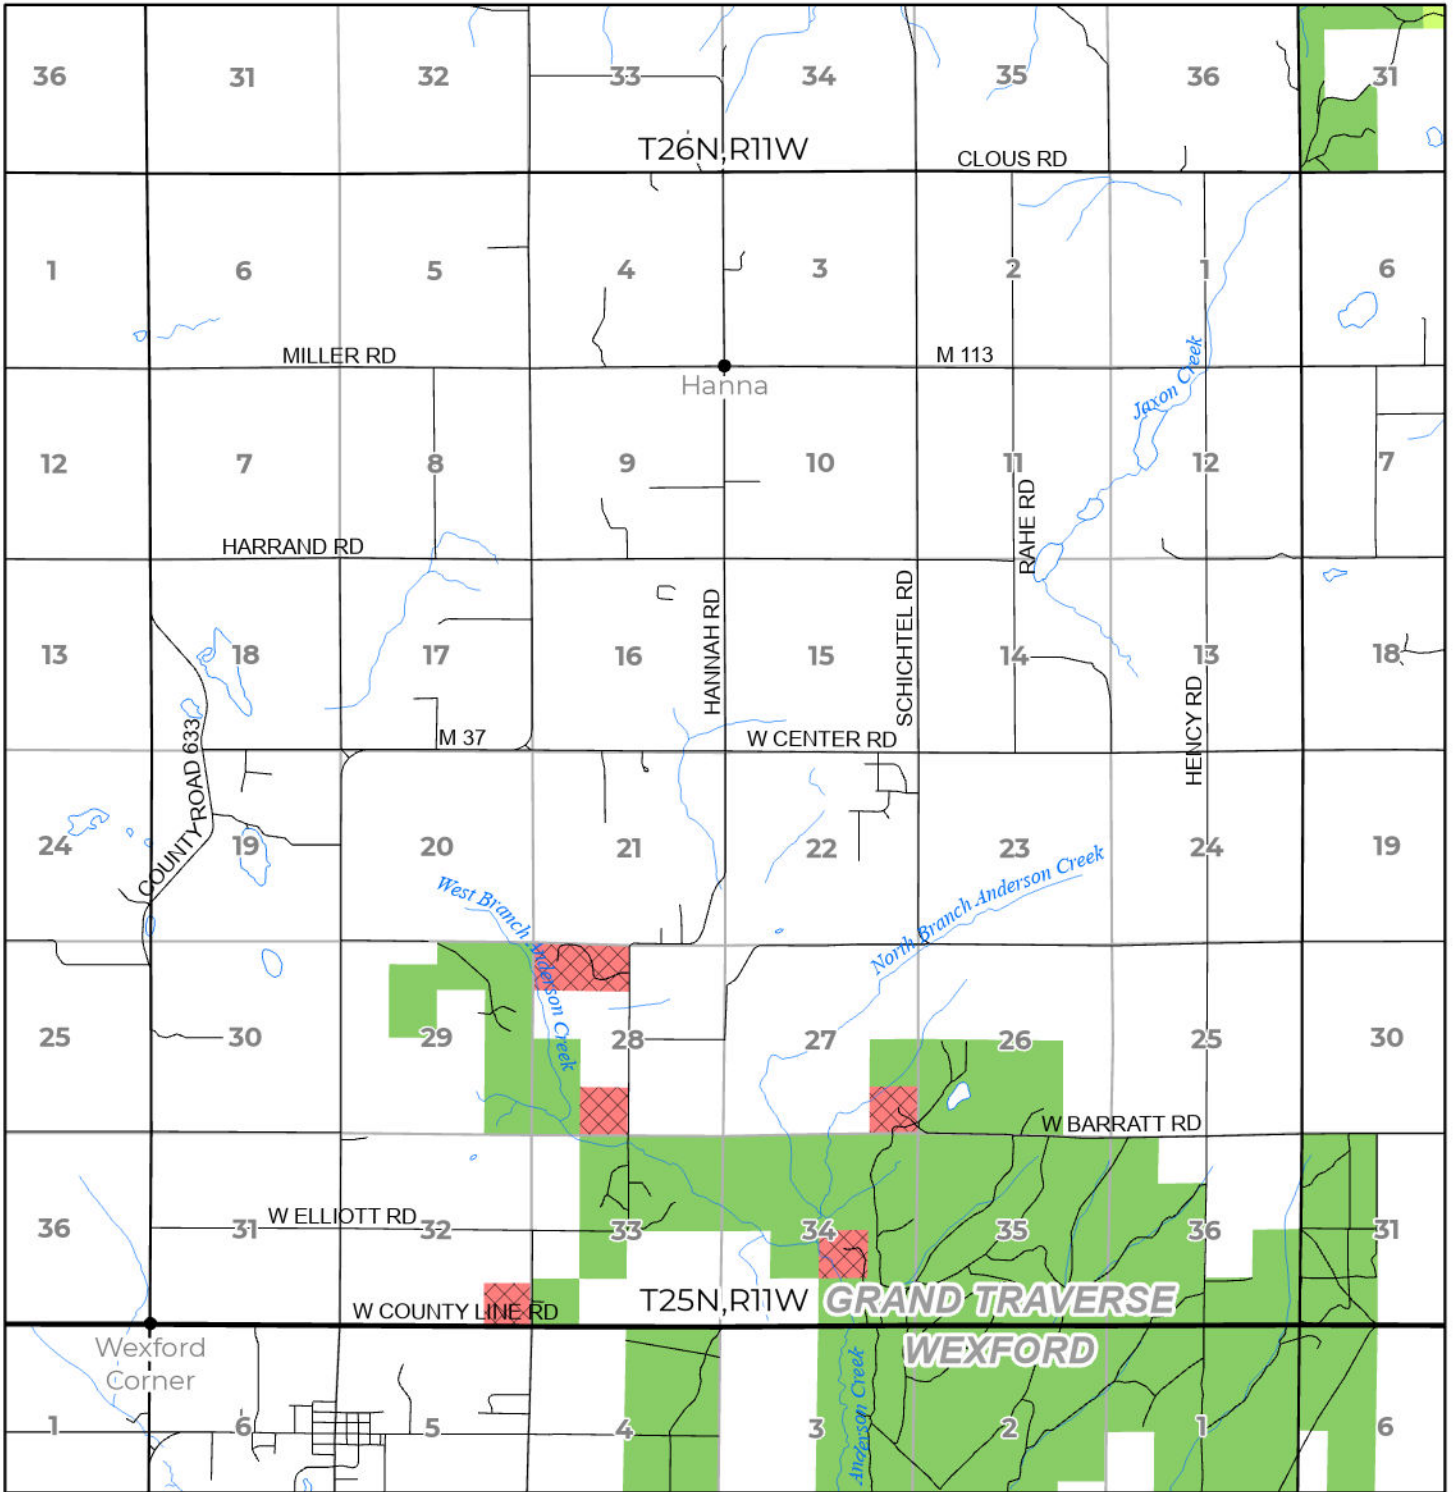

2024 FUELWOOD COLLECTION  
 GRAND TRAVERSE COUNTY  
**T25N,R11W**

- Open (Recently Closed Timber Sale)
- Open
- Open (Military Restrictions - Possible closure from May to September)
- Closed