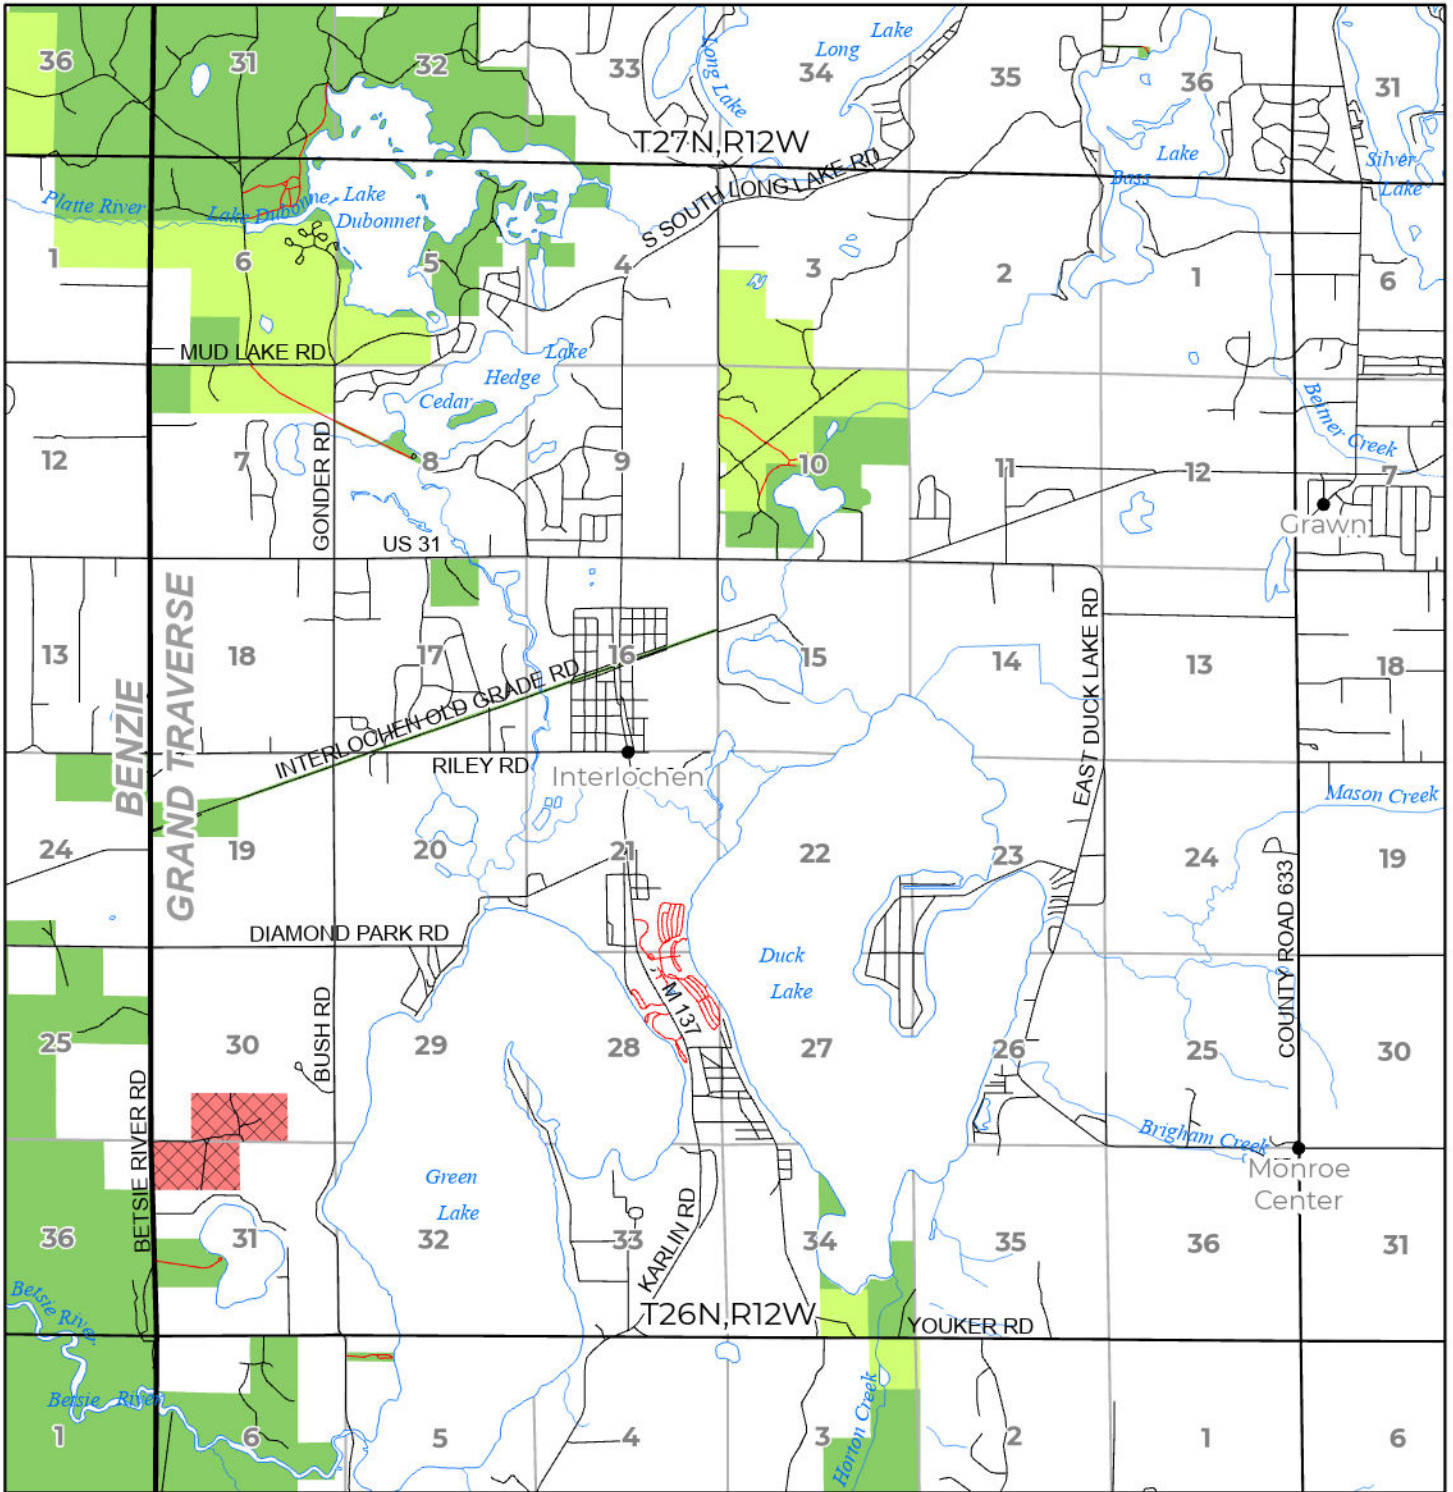

2024 FUELWOOD COLLECTION
 GRAND TRAVERSE COUNTY
T26N,R12W

- Open (Recently Closed Timber Sale)
- Open
- Open (Military Restrictions - Possible closure from May to September)
- Closed