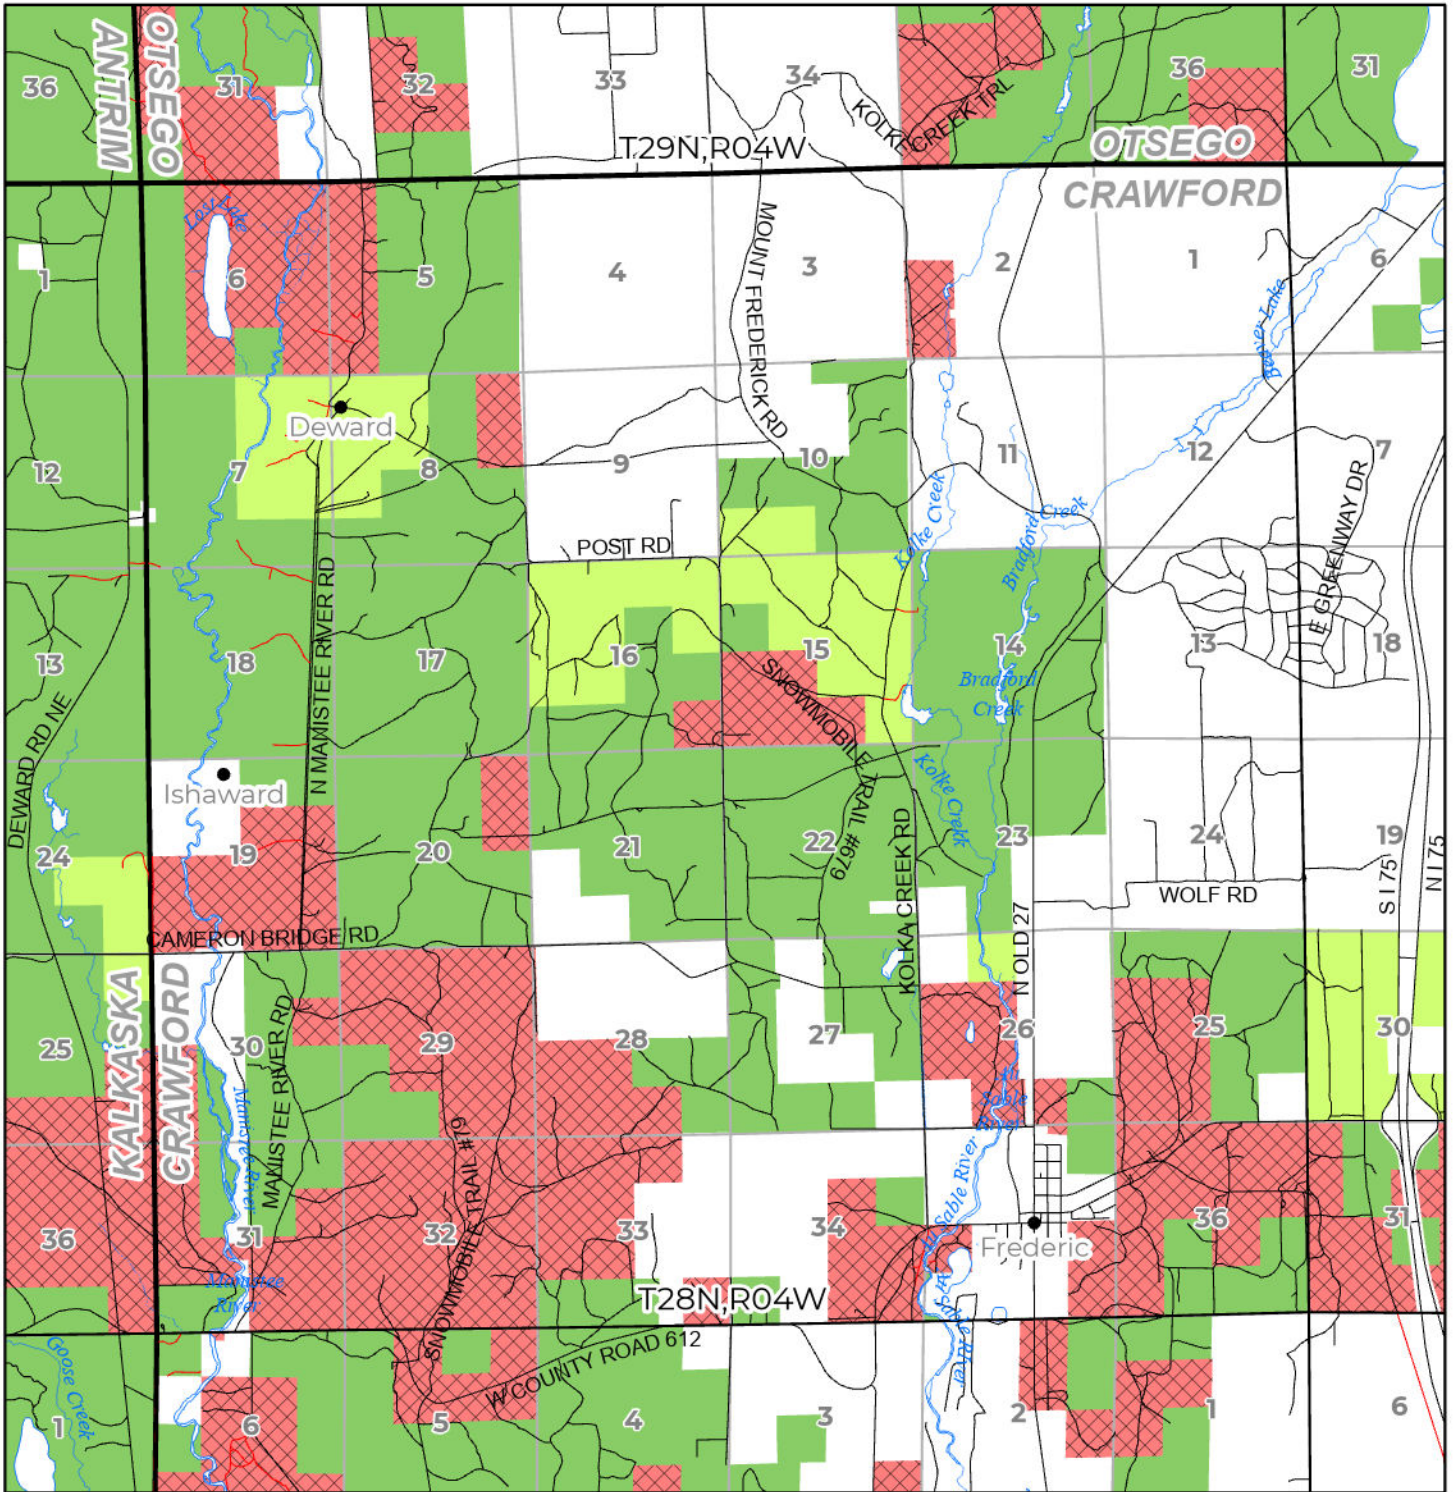

2024 FUELWOOD COLLECTION
CRAWFORD COUNTY
T28N,R04W

- Open (Recently Closed Timber Sale)
- Open
- Open (Military Restrictions - Possible closure from May to September)
- Closed