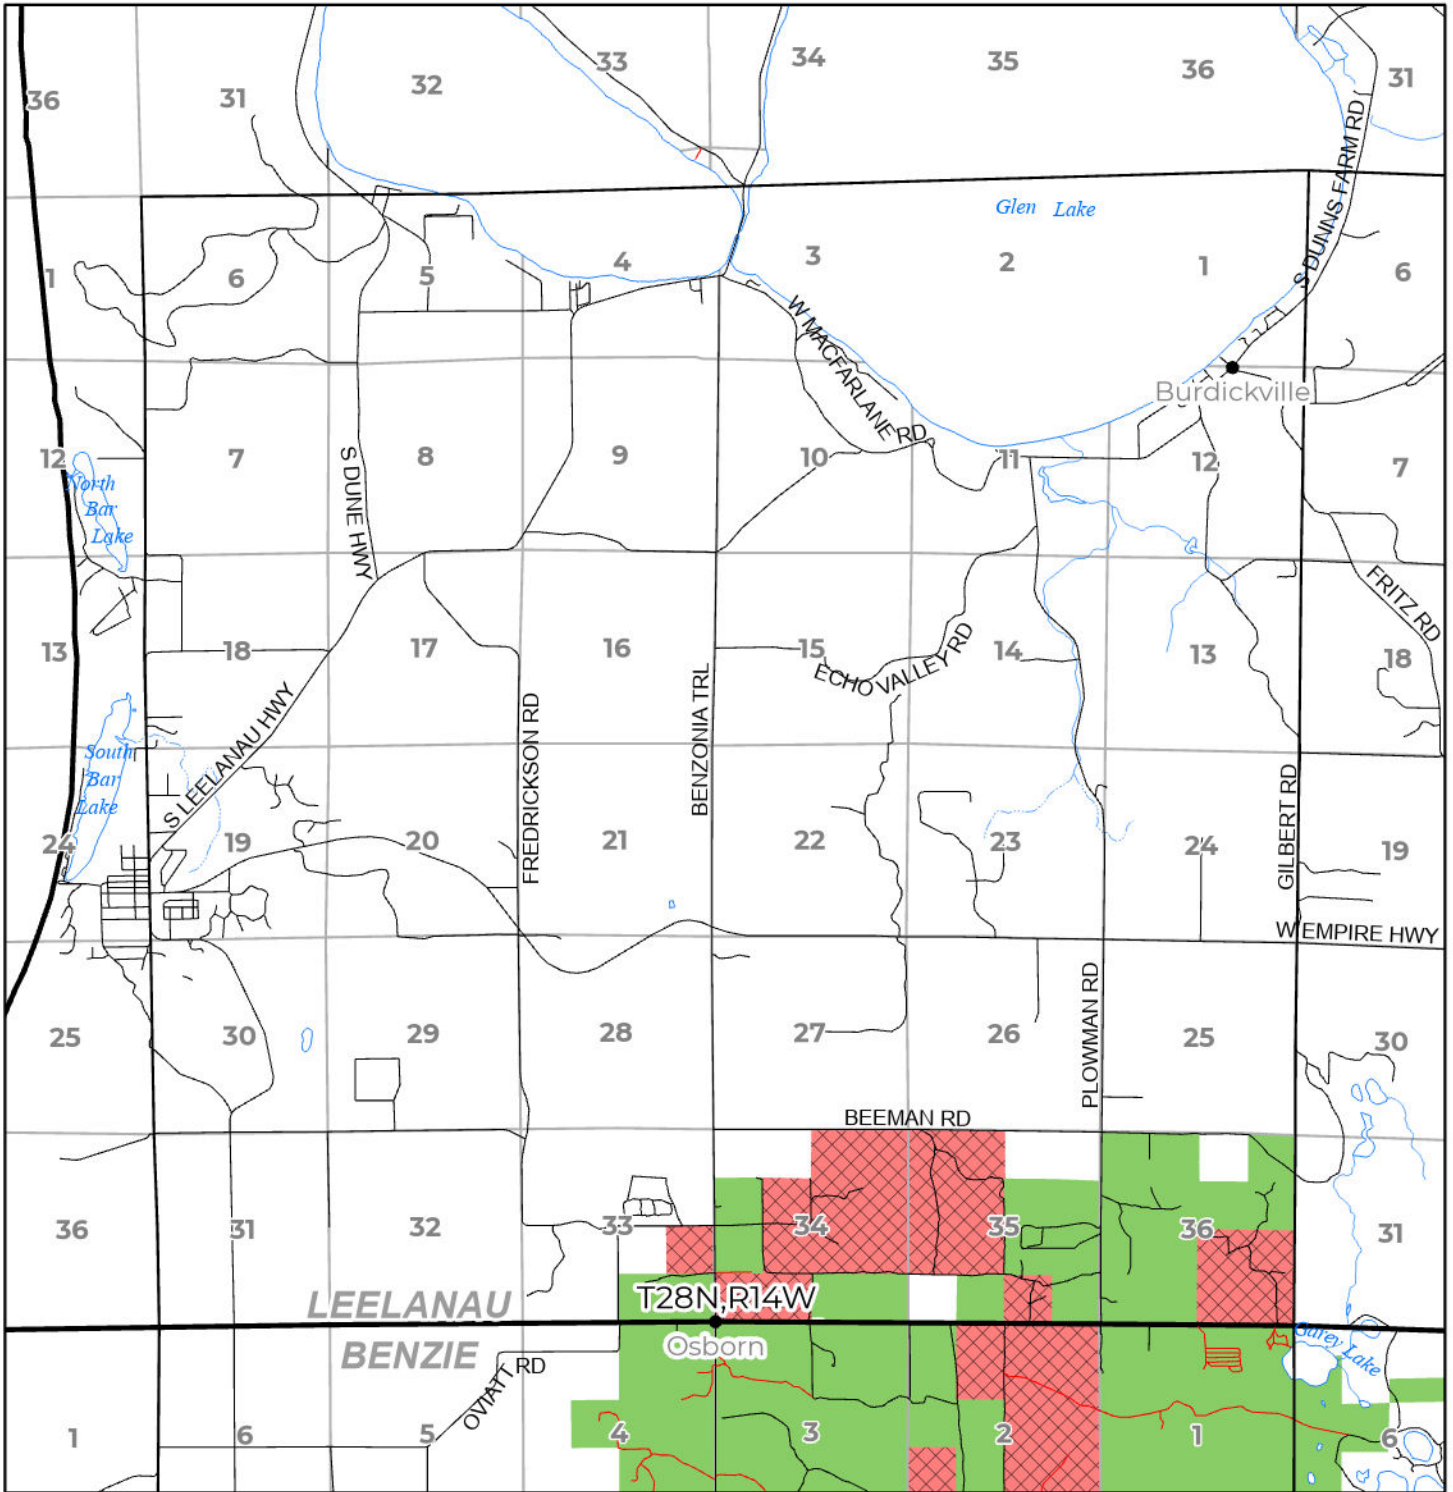

2024 FUELWOOD COLLECTION
 LEELANAU COUNTY
T28N,R14W

- Open (Recently Closed Timber Sale)
- Open
- Open (Military Restrictions - Possible closure from May to September)
- Closed

N

 Miles
 0 ——— 1
 Effective: April 1, 2024