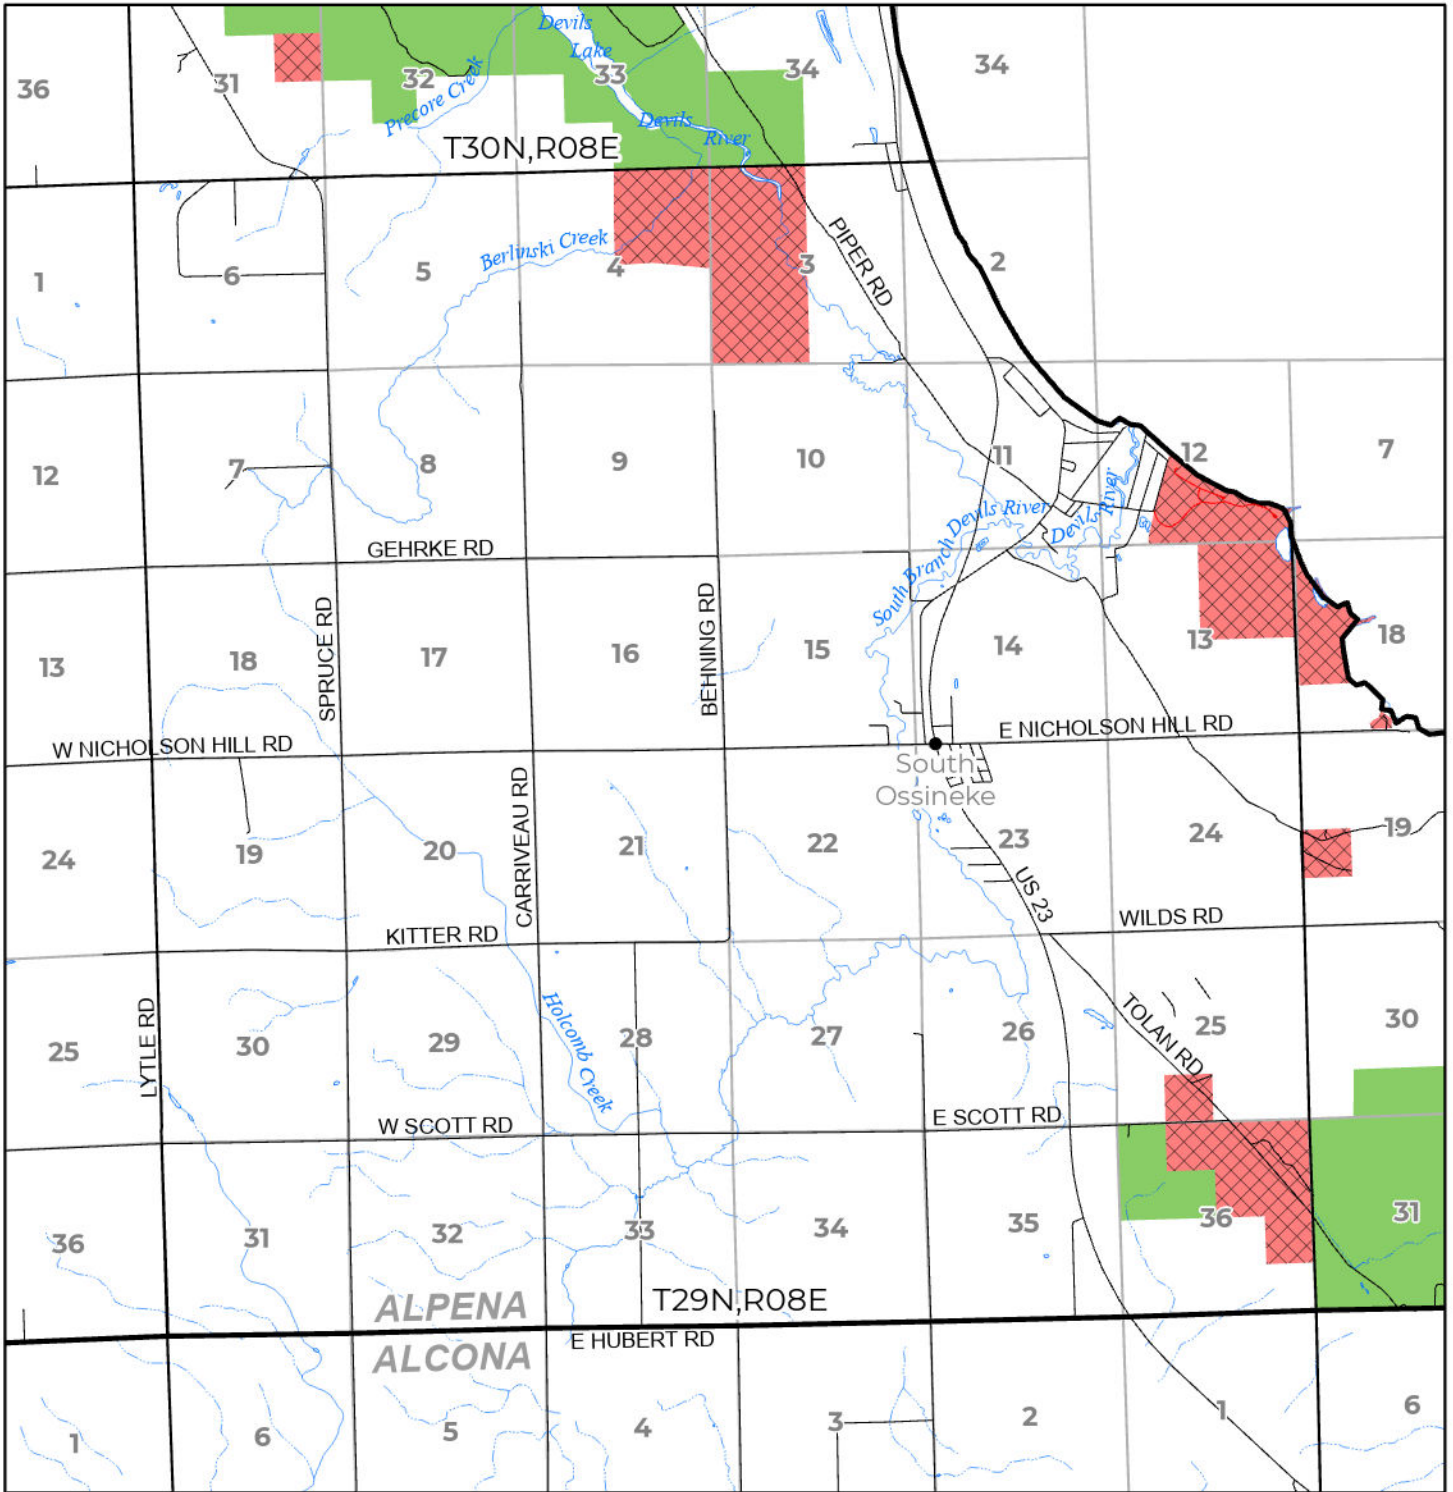

2024 FUELWOOD COLLECTION  
ALPENA COUNTY  
**T29N,R08E**

- Open (Recently Closed Timber Sale)
- Open
- Open (Military Restrictions - Possible closure from May to September)
- Closed