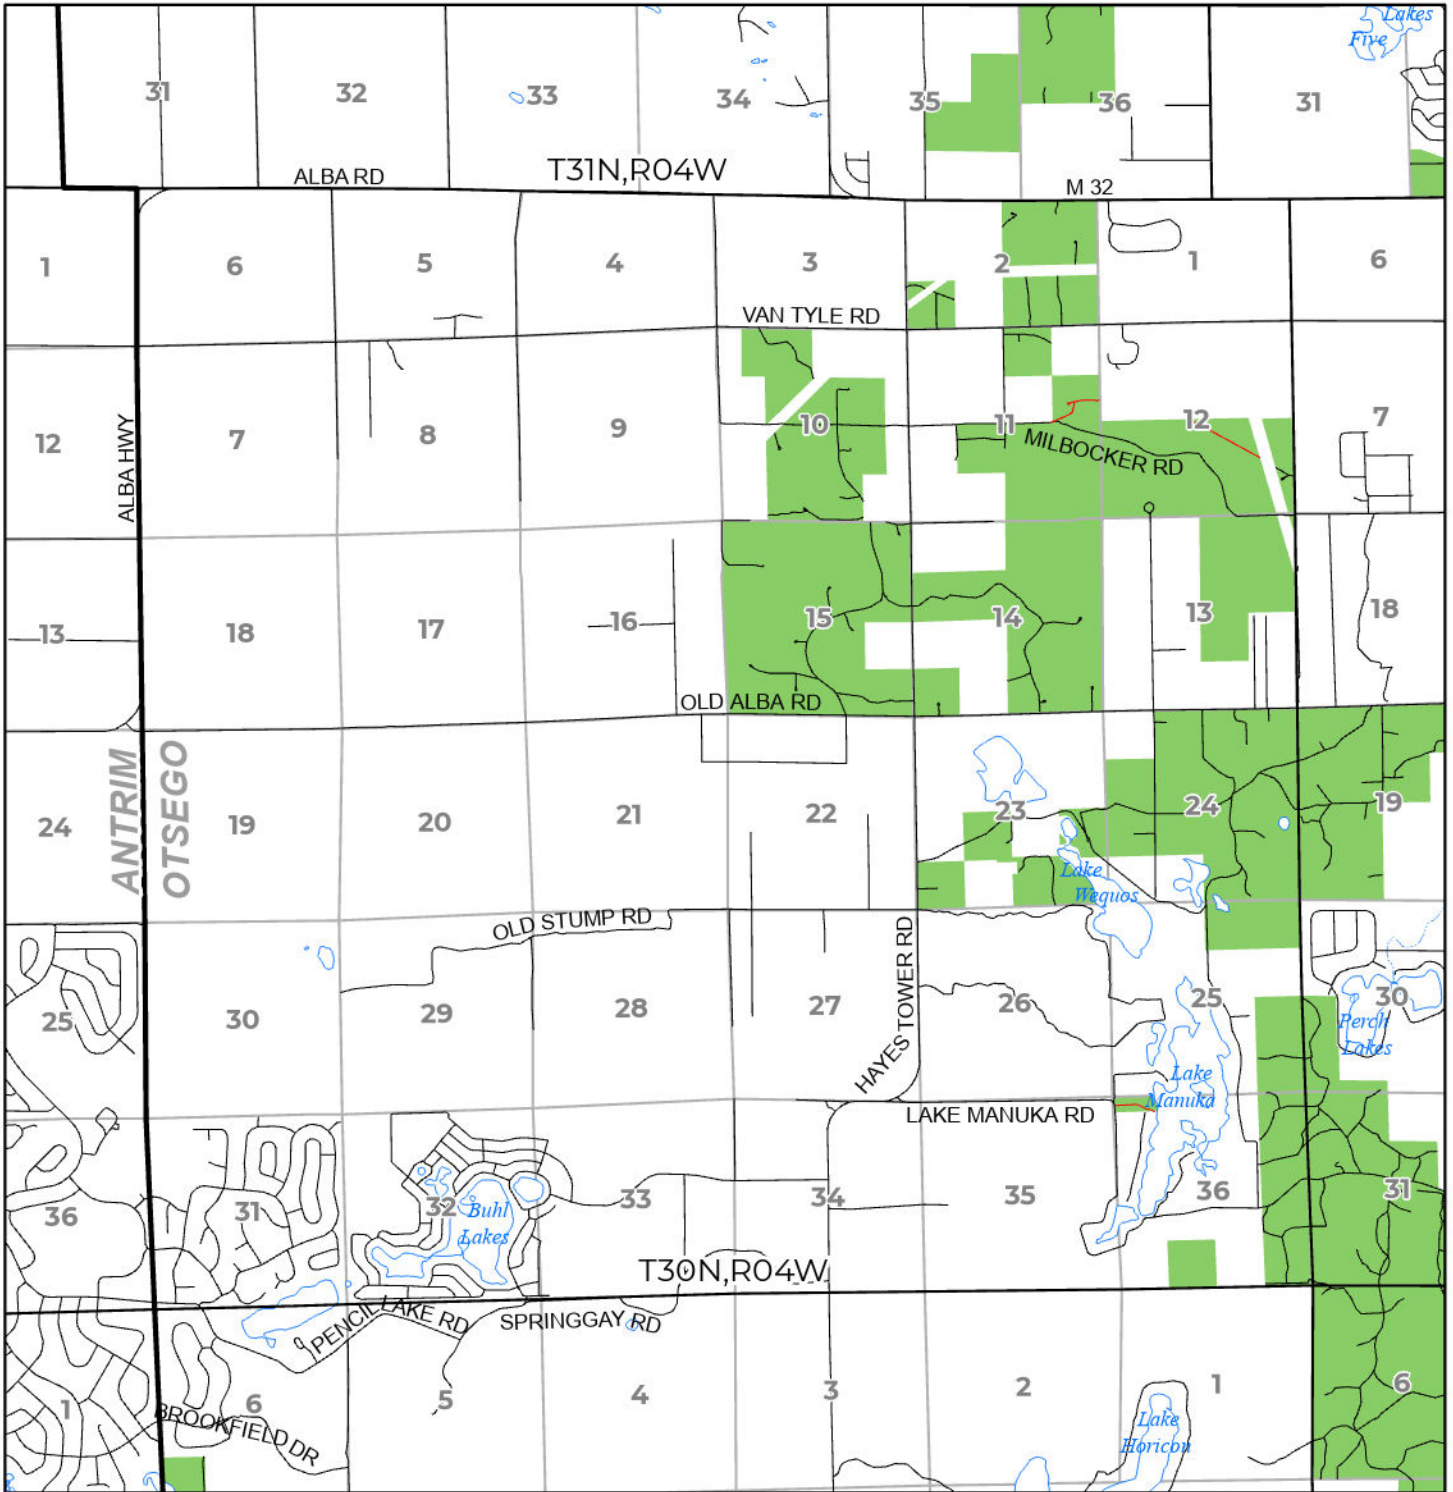

2024 FUELWOOD COLLECTION  
 OTSEGO COUNTY  
**T30N,R04W**

- Open (Recently Closed Timber Sale)
- Open
- Open (Military Restrictions - Possible closure from May to September)
- Closed