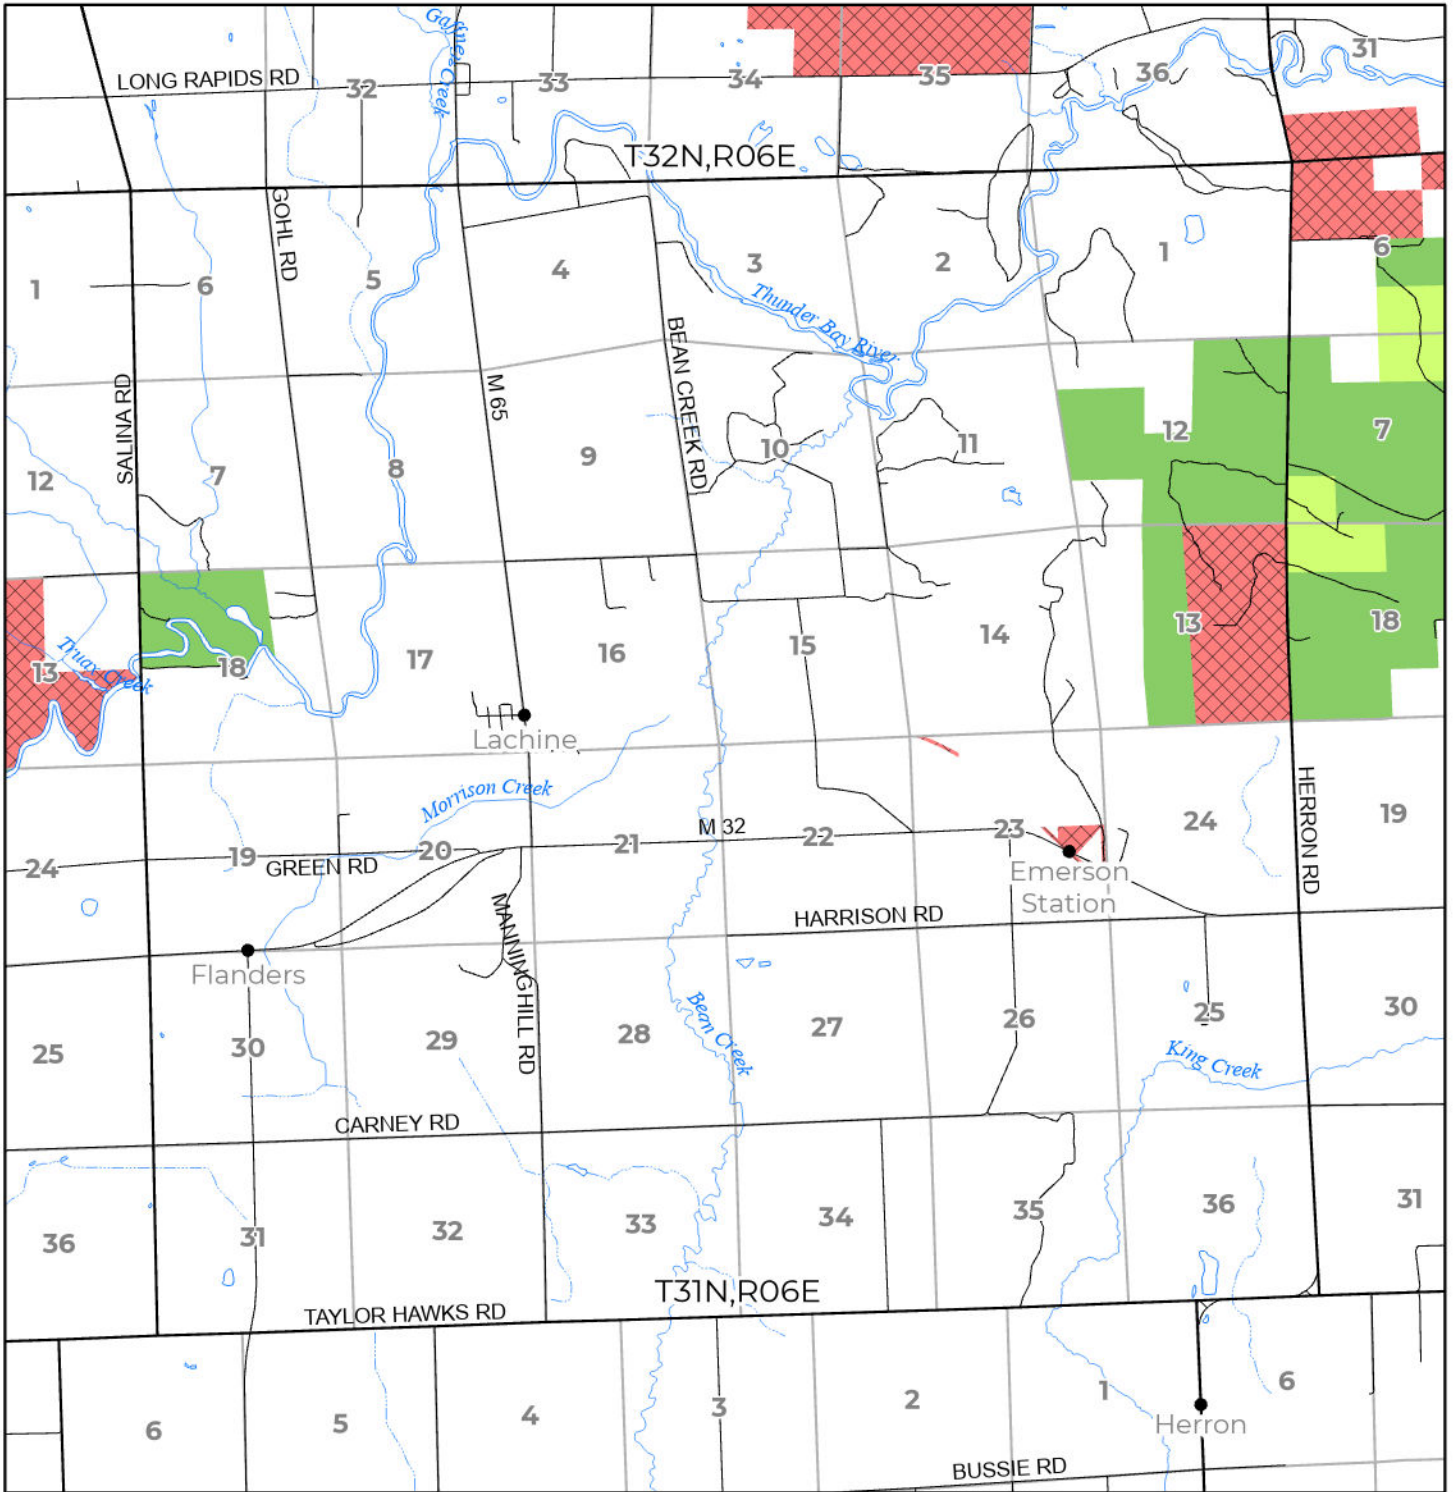

2024 FUELWOOD COLLECTION  
ALPENA COUNTY  
**T31N,R06E**

- Open (Recently Closed Timber Sale)
- Open
- Open (Military Restrictions – Possible closure from May to September)
- Closed