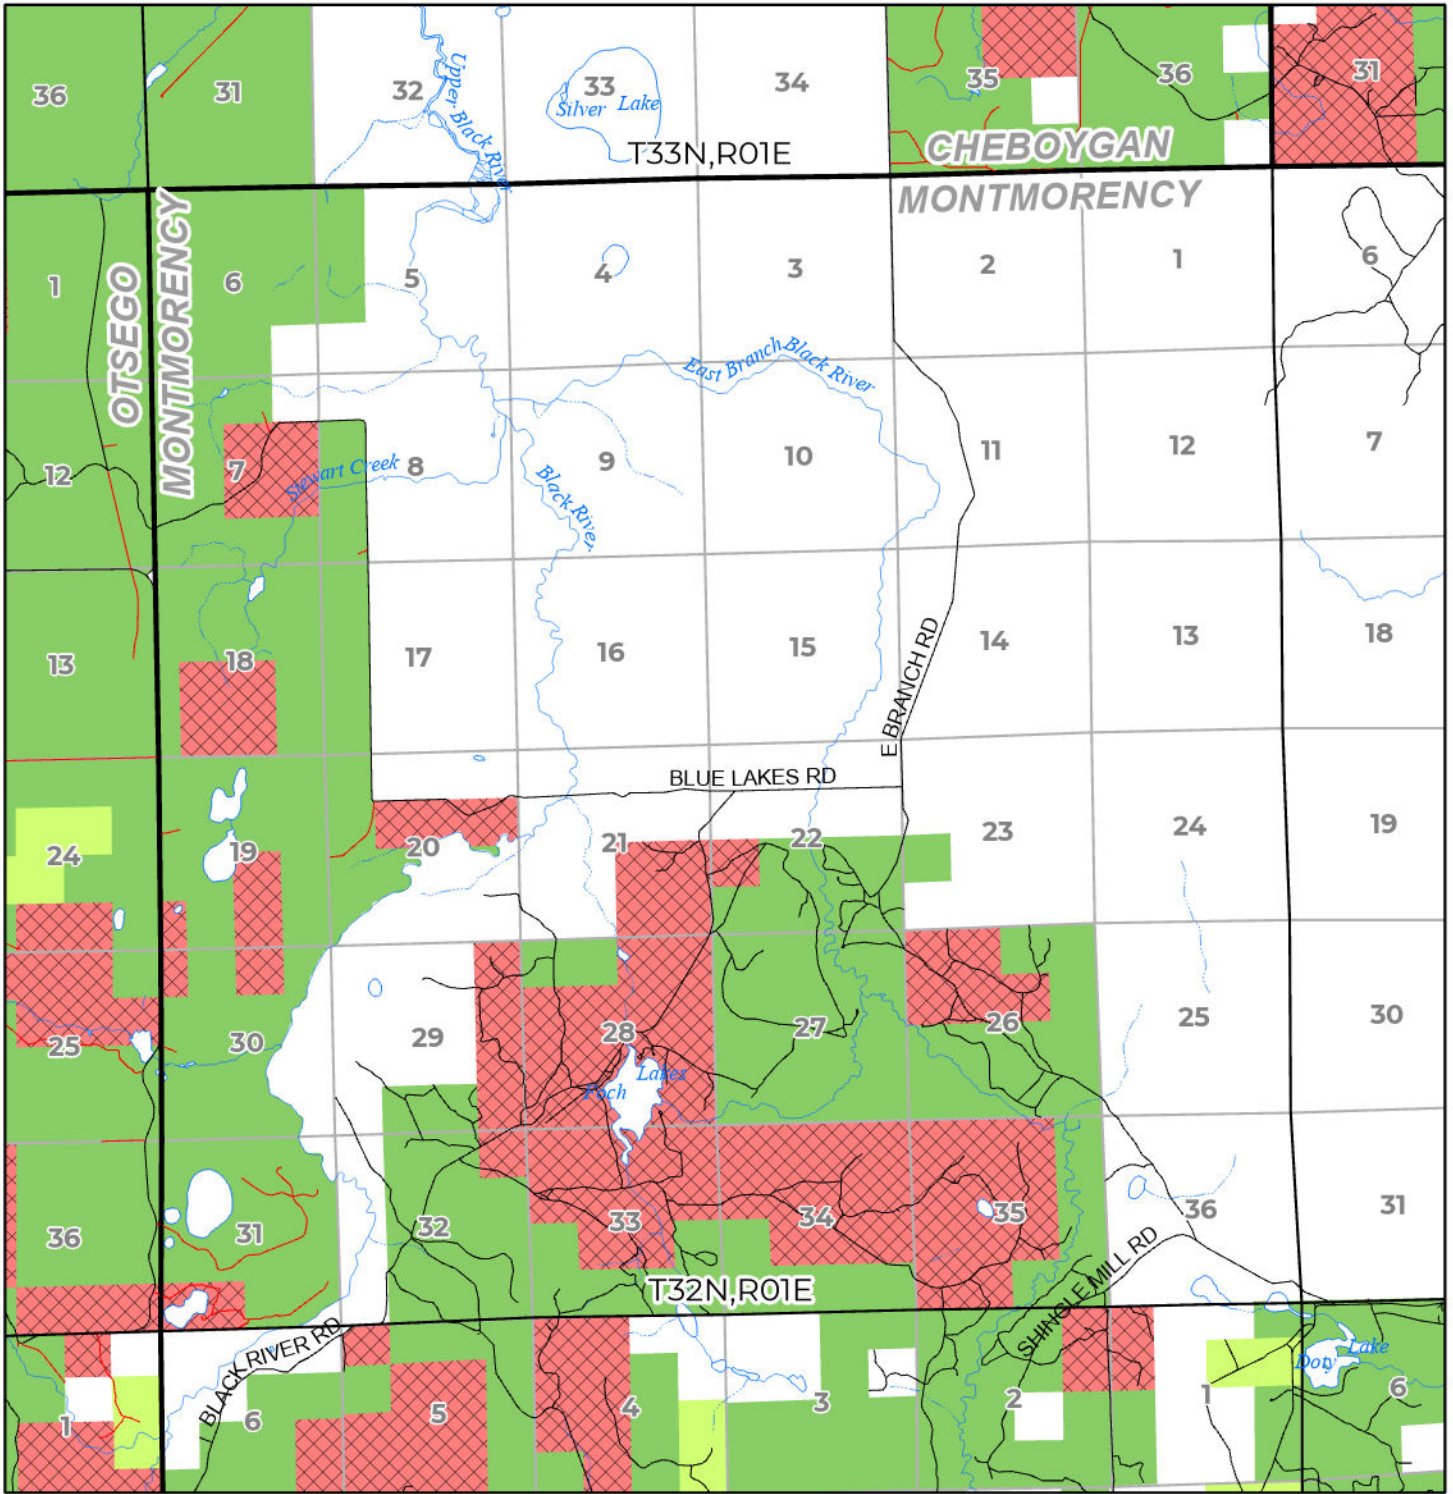

2024 FUELWOOD COLLECTION  
 MONTMORENCY COUNTY  
**T32N,R01E**

- Open (Recently Closed Timber Sale)
- Open
- Open (Military Restrictions – Possible closure from May to September)
- Closed