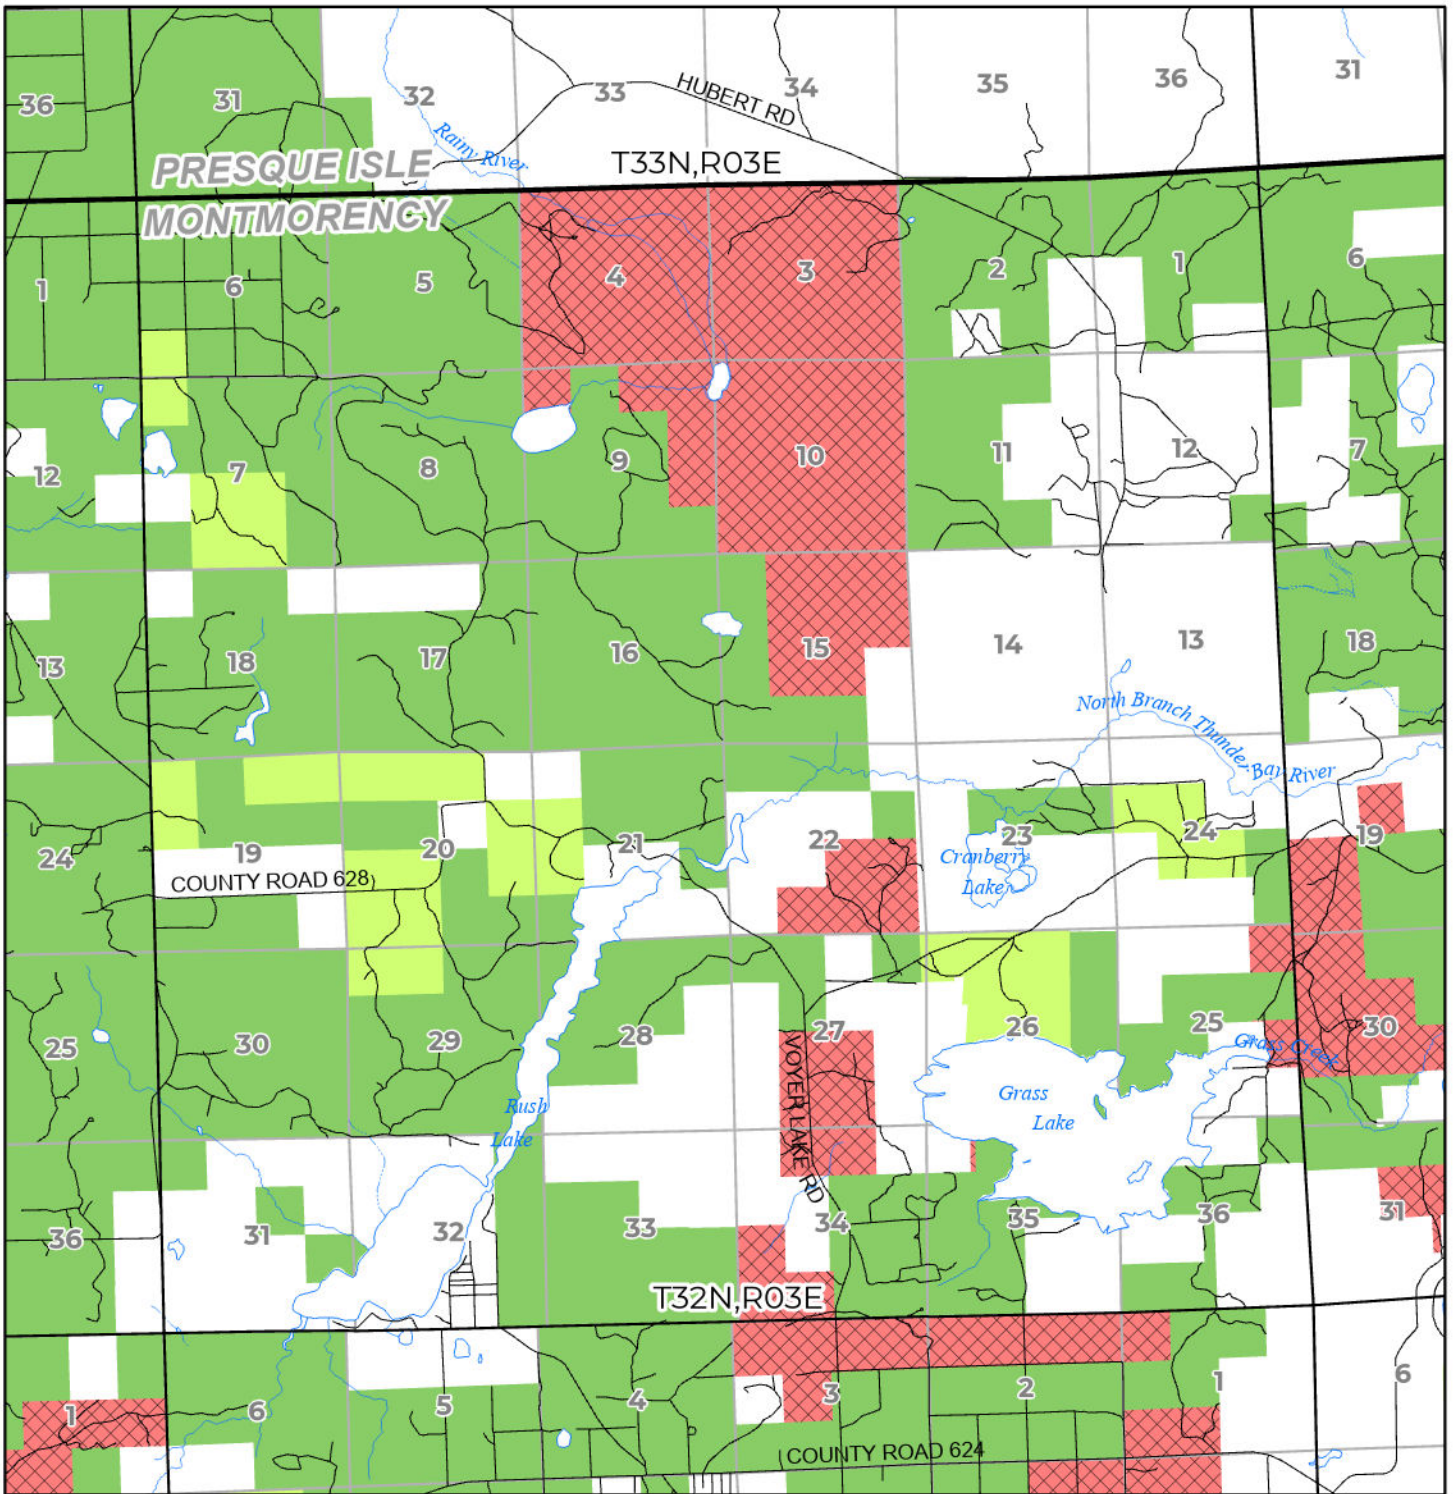

2024 FUELWOOD COLLECTION
 MONTMORENCY COUNTY
T32N,R03E

- Open (Recently Closed Timber Sale)
- Open
- Open (Military Restrictions – Possible closure from May to September)
- Closed