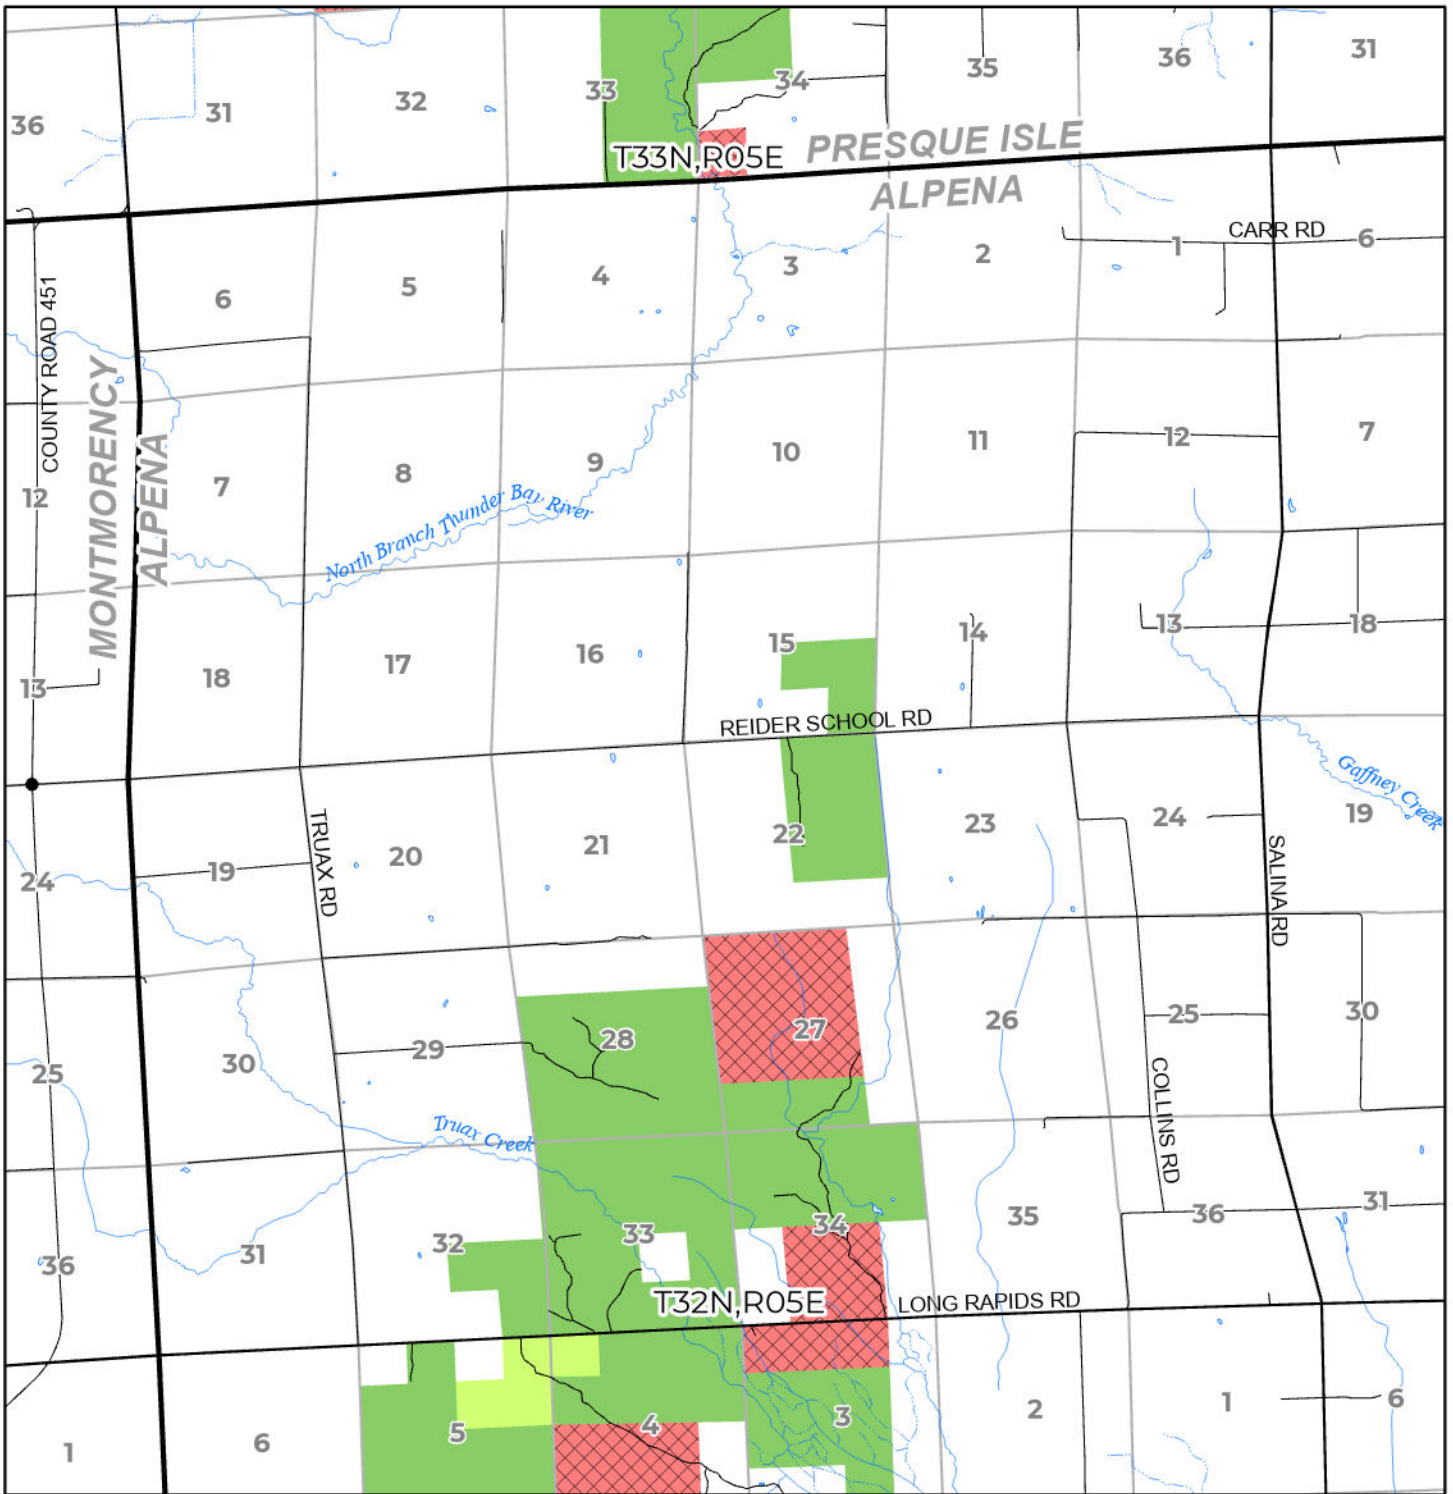

2024 FUELWOOD COLLECTION  
ALPENA COUNTY  
**T32N,R05E**

- Open (Recently Closed Timber Sale)
- Open
- Open (Military Restrictions - Possible closure from May to September)
- Closed