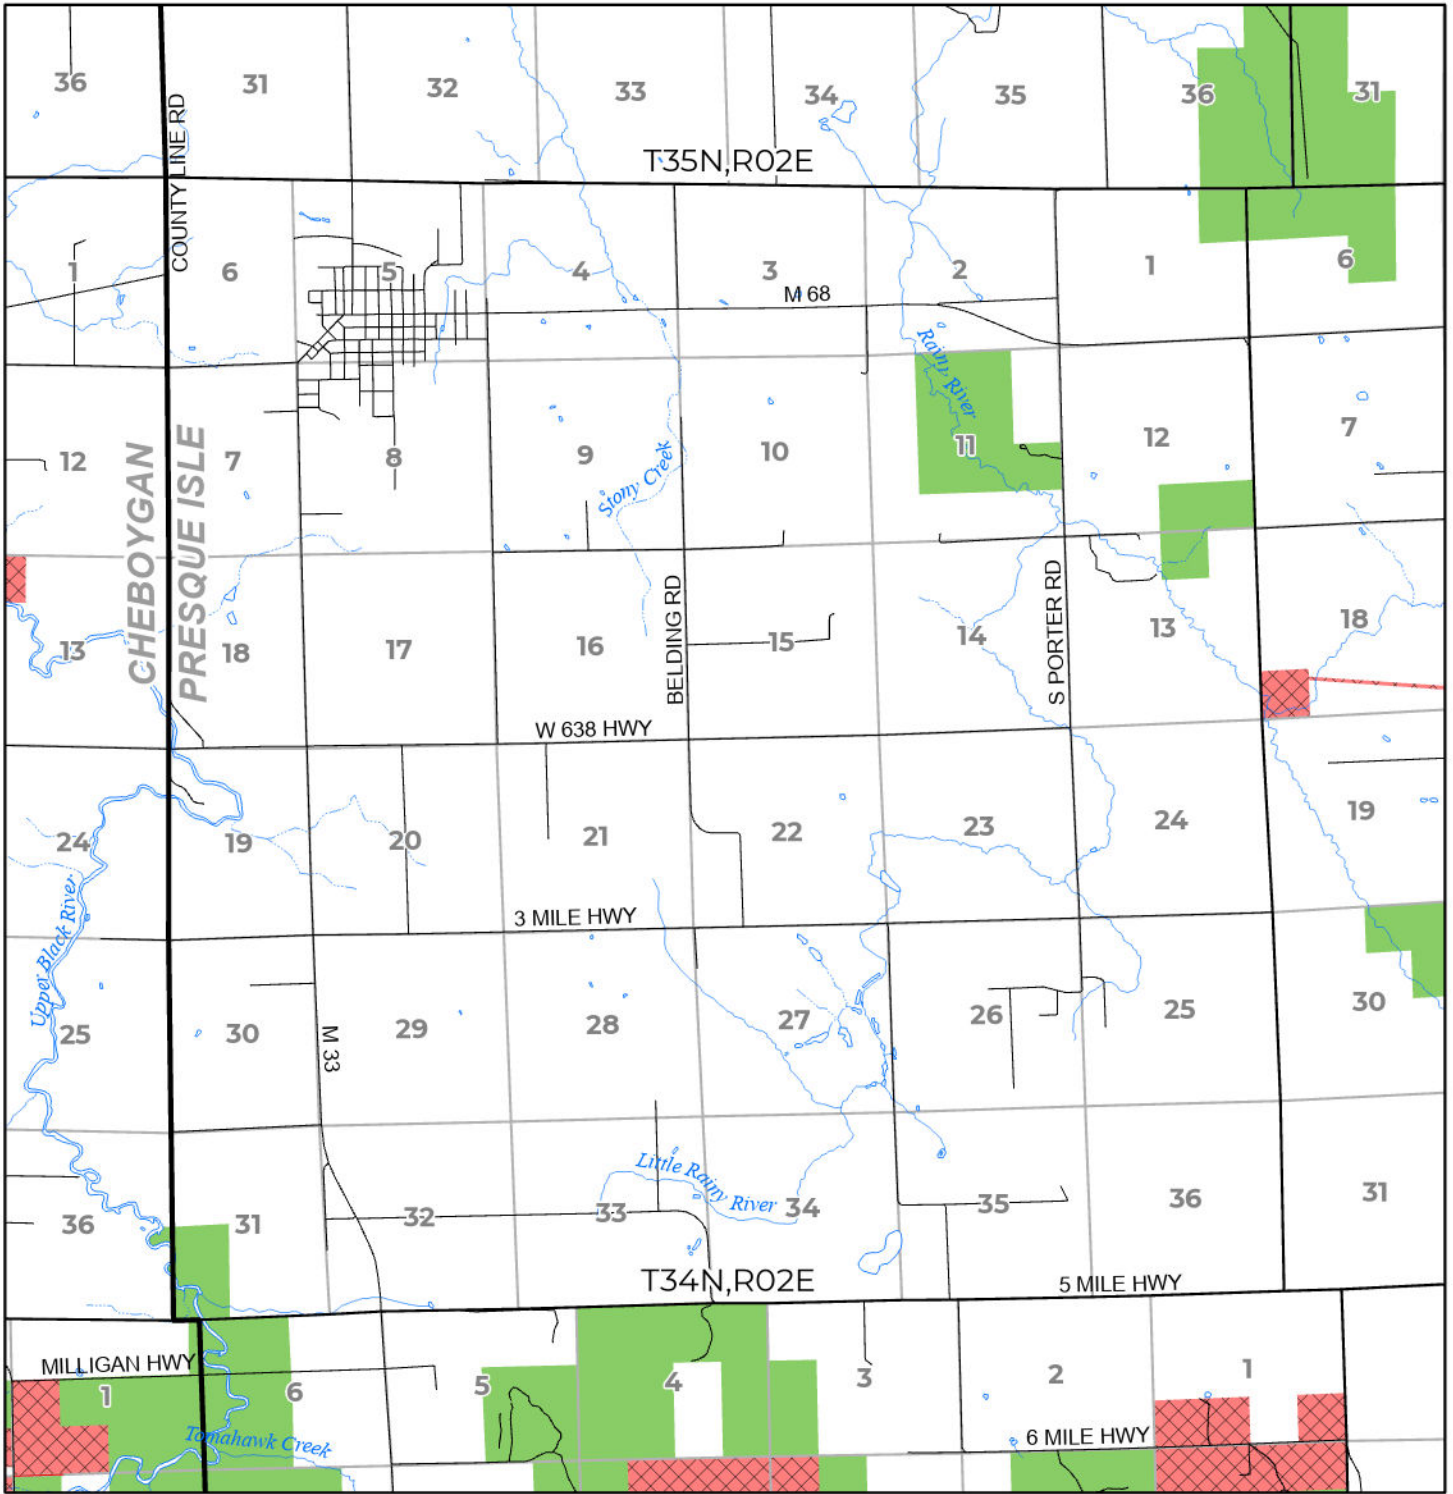

2024 FUELWOOD COLLECTION
 PRESQUE ISLE COUNTY
T34N,R02E

- Open (Recently Closed Timber Sale)
- Open
- Open (Military Restrictions – Possible closure from May to September)
- Closed