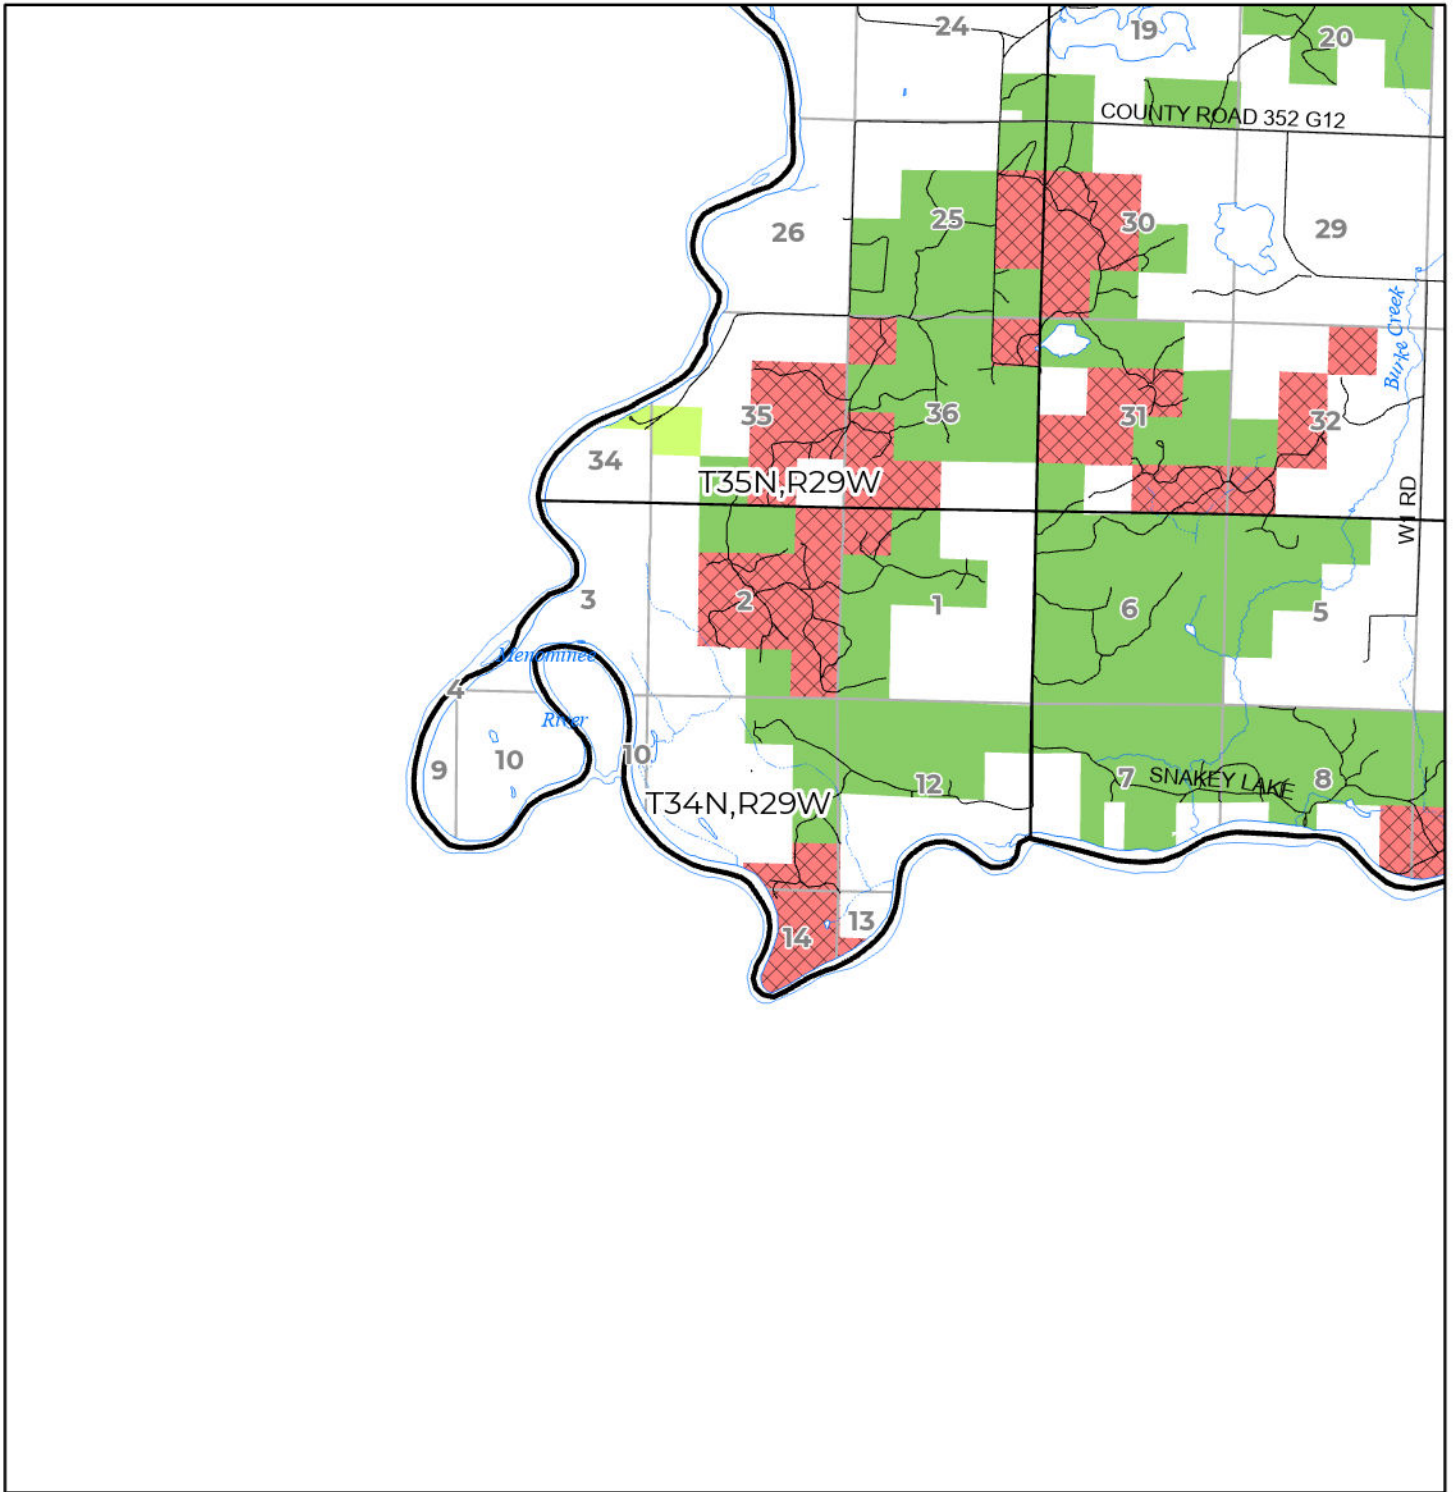

2024 FUELWOOD COLLECTION  
MENONIMEE COUNTY  
**T34N,R29W**

-  Open (Recently Closed Timber Sale)
-  Open
-  Open (Military Restrictions - Possible closure from May to September)
-  Closed

N  
Miles  
0 1  
Effective: April 1, 2024