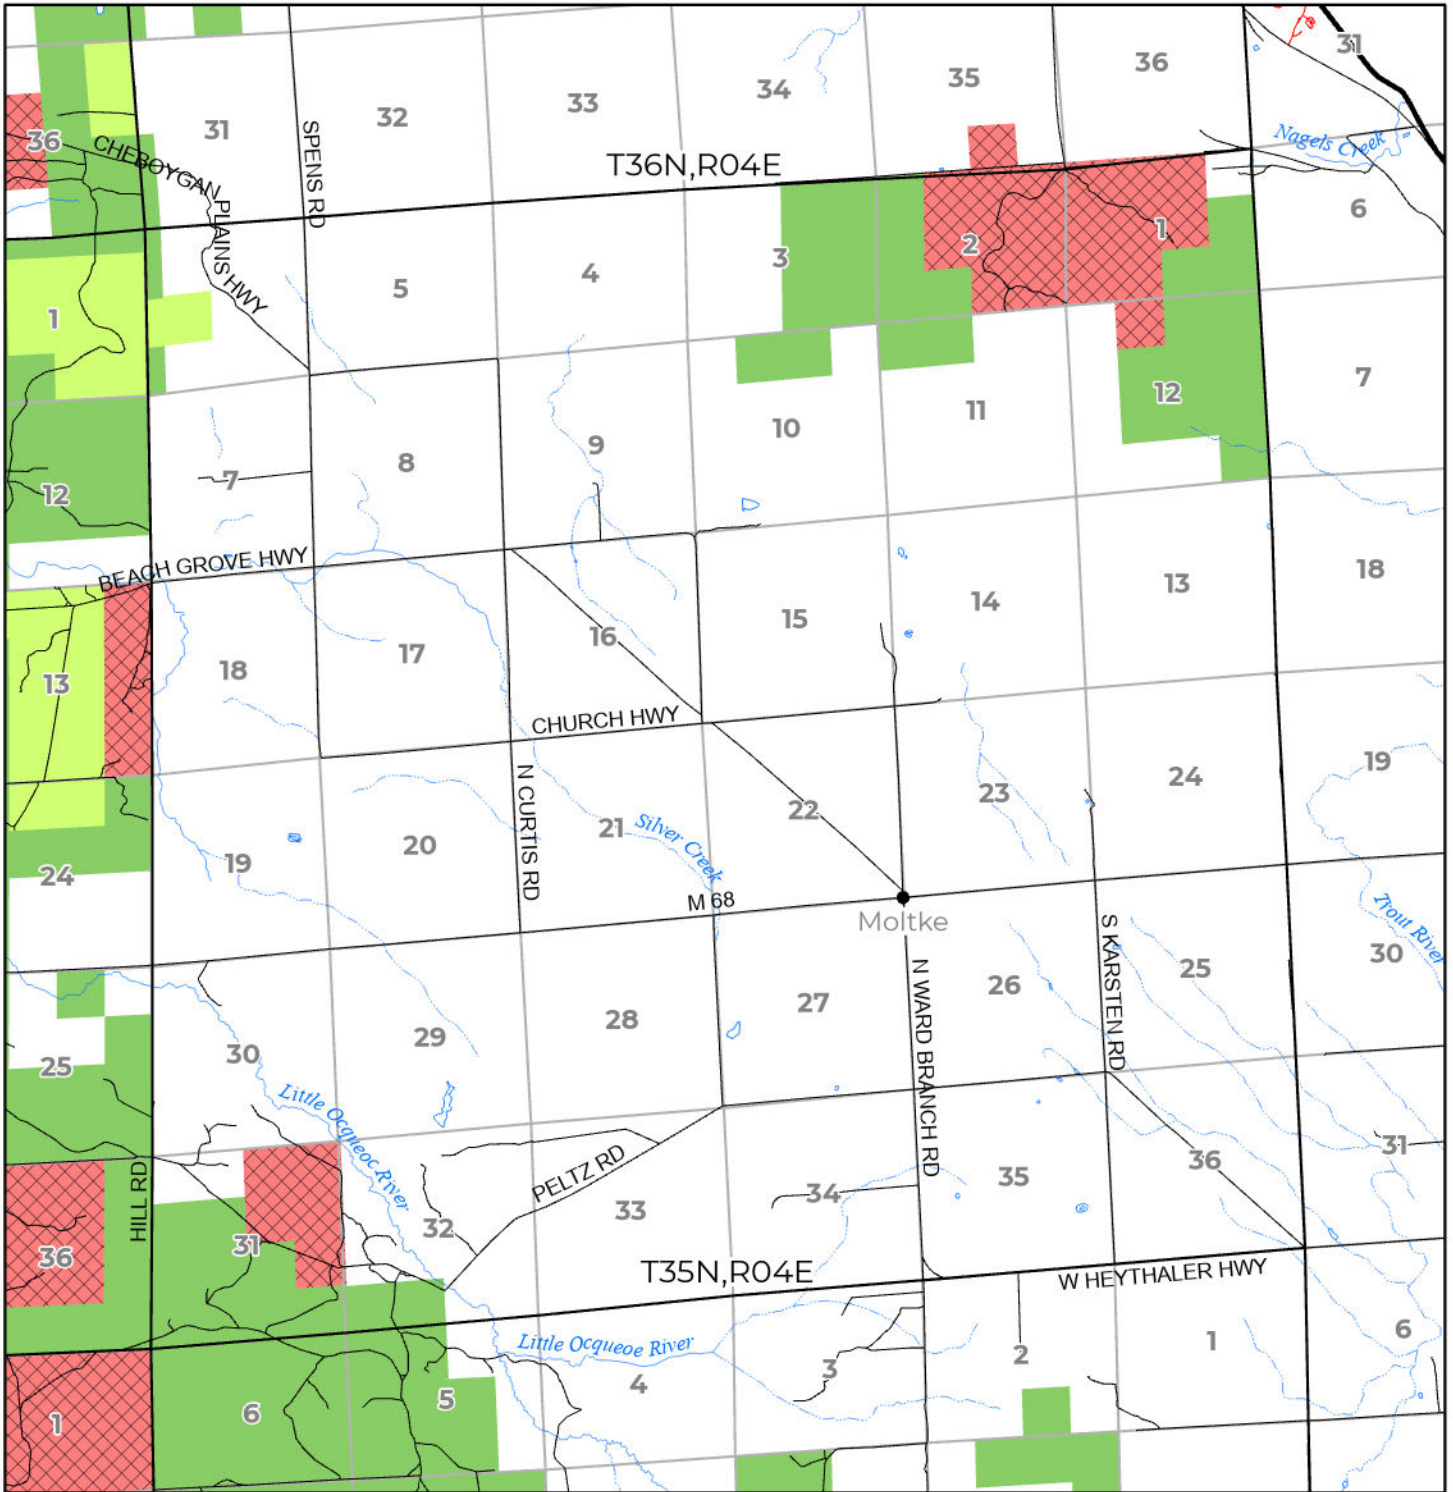

2024 FUELWOOD COLLECTION
 PRESQUE ISLE COUNTY
T35N,R04E

- Open (Recently Closed Timber Sale)
- Open
- Open (Military Restrictions – Possible closure from May to September)
- Closed