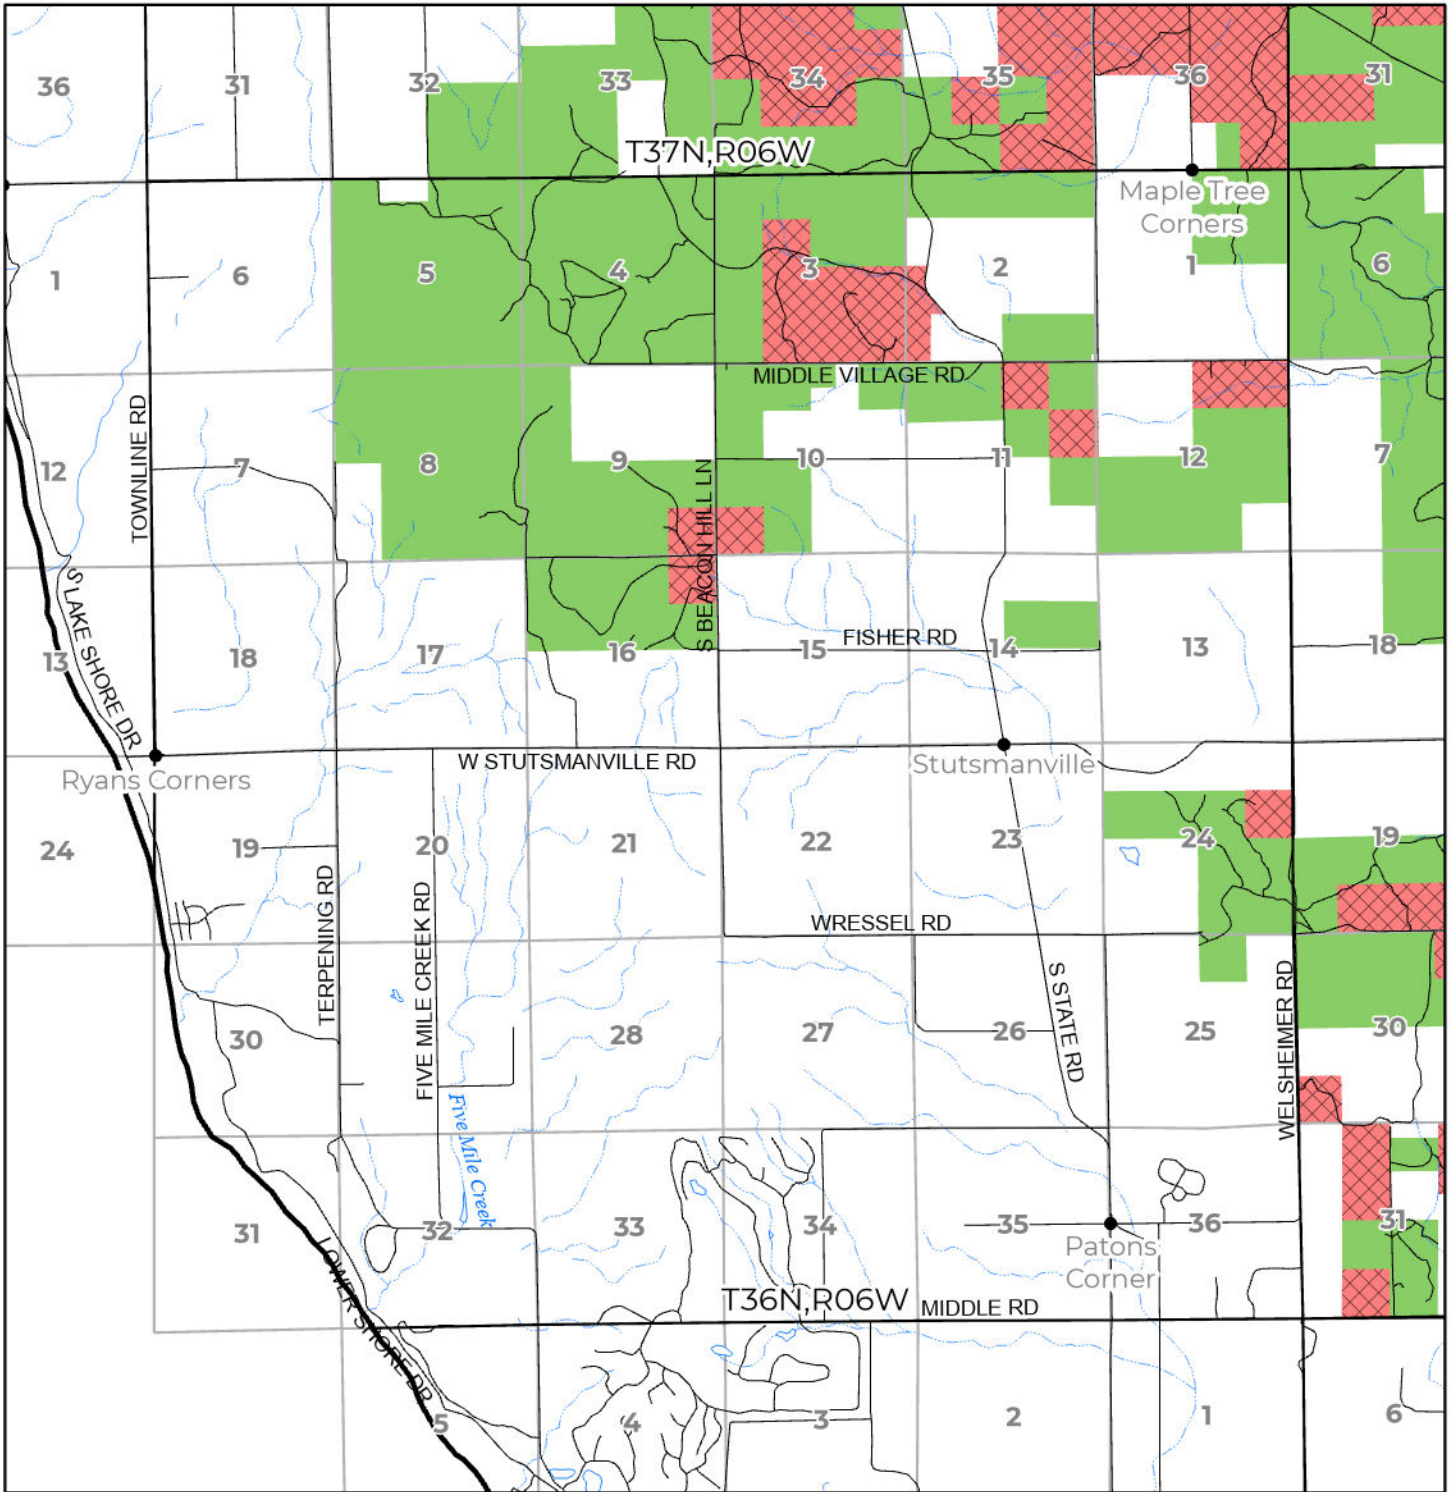

2024 FUELWOOD COLLECTION
 EMMET COUNTY
T36N,R06W

- Open (Recently Closed Timber Sale)
- Open
- Open (Military Restrictions - Possible closure from May to September)
- Closed