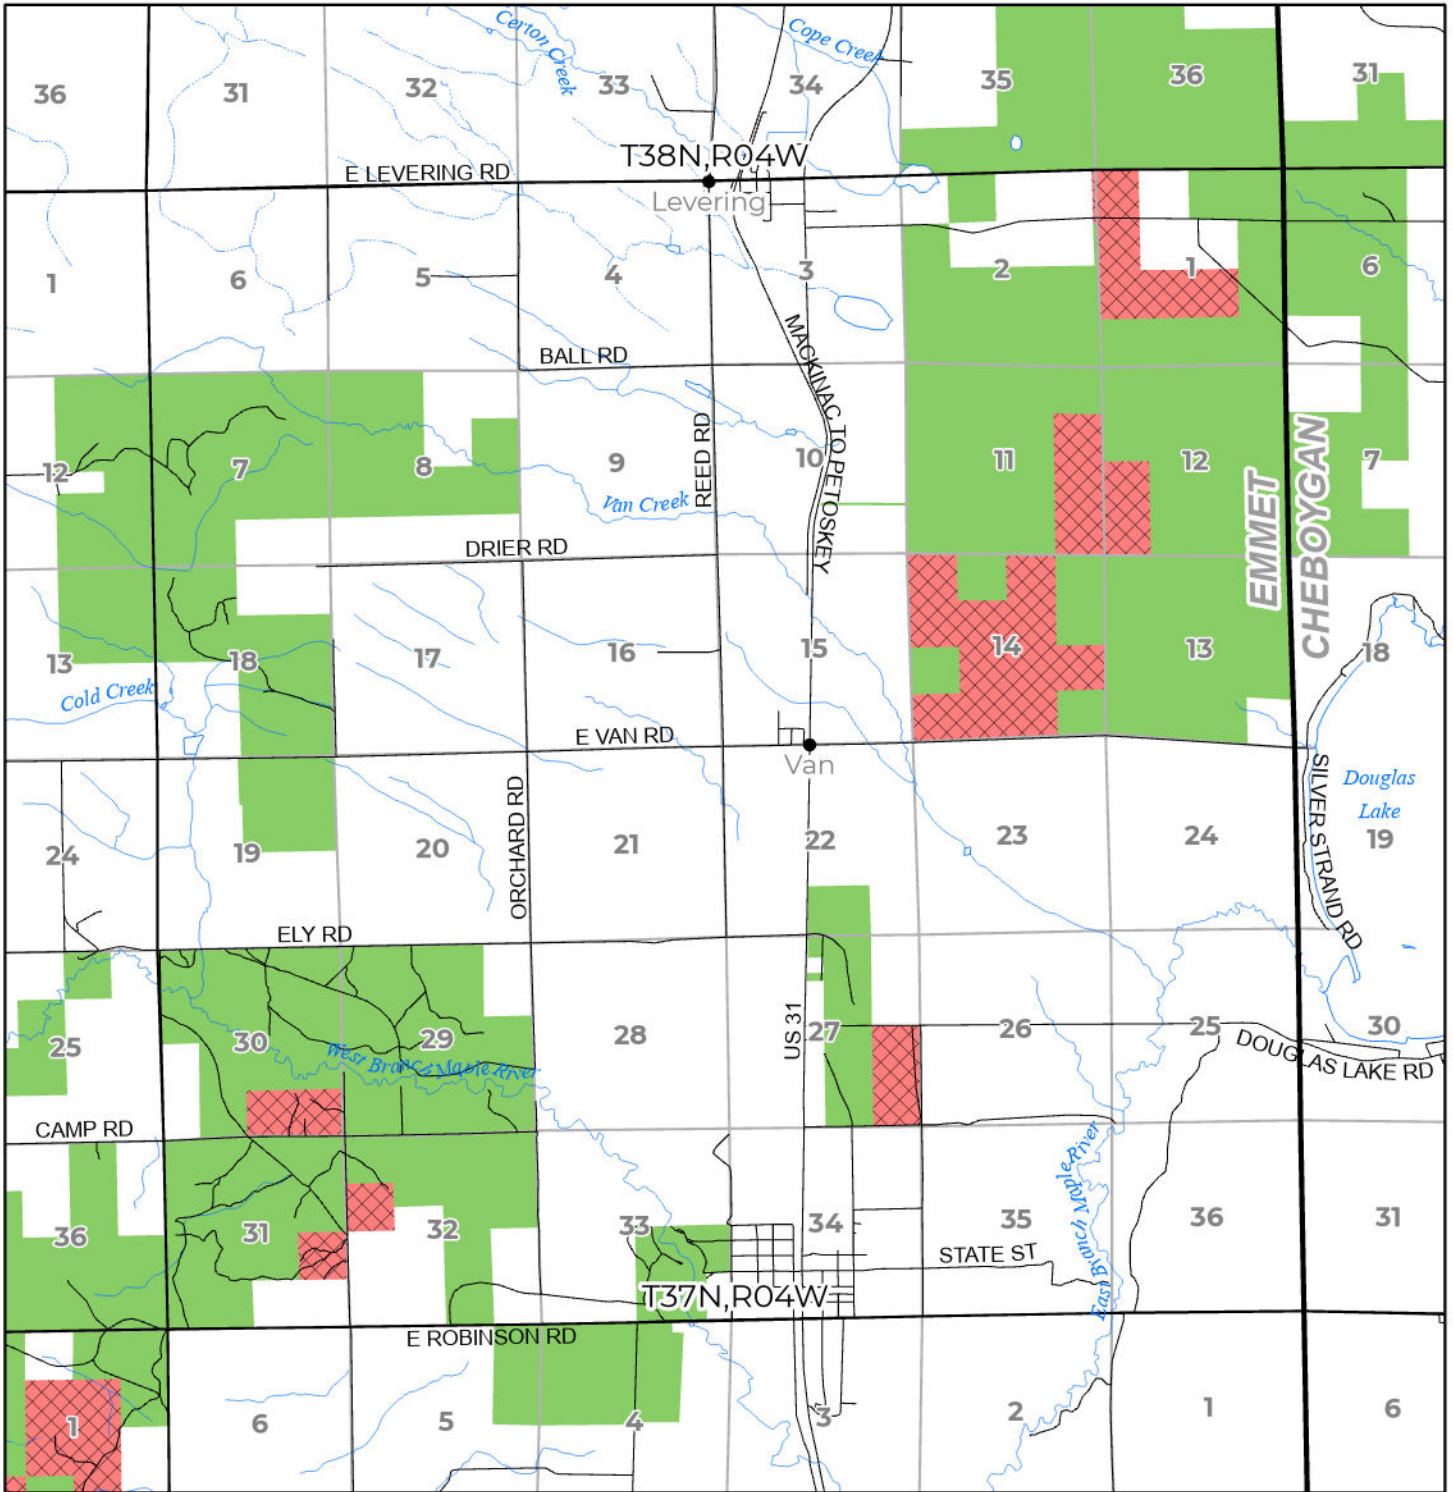

2024 FUELWOOD COLLECTION
EMMET COUNTY
T37N,R04W

- Open (Recently Closed Timber Sale)
- Open
- Open (Military Restrictions - Possible closure from May to September)
- Closed