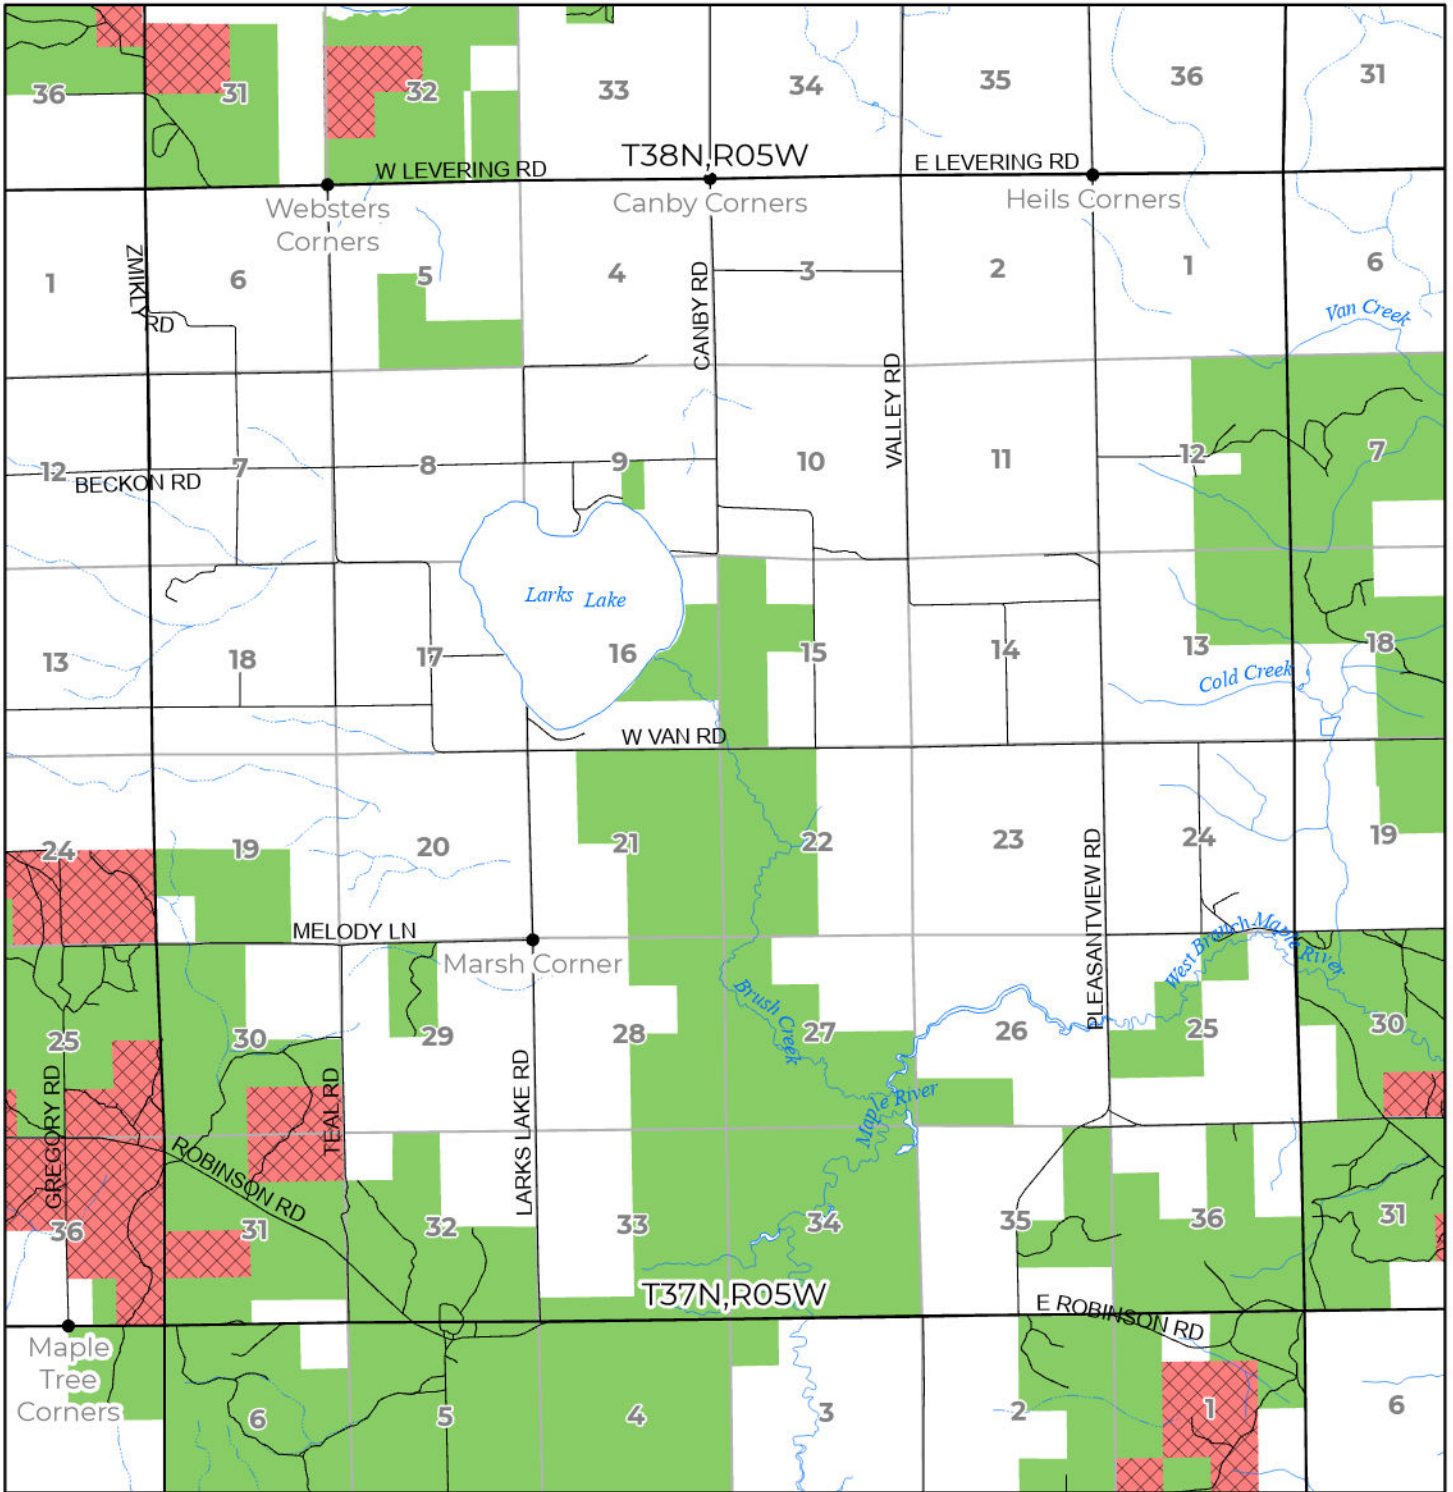

2024 FUELWOOD COLLECTION
 EMMET COUNTY
T37N,R05W

- Open (Recently Closed Timber Sale)
- Open
- Open (Military Restrictions - Possible closure from May to September)
- Closed