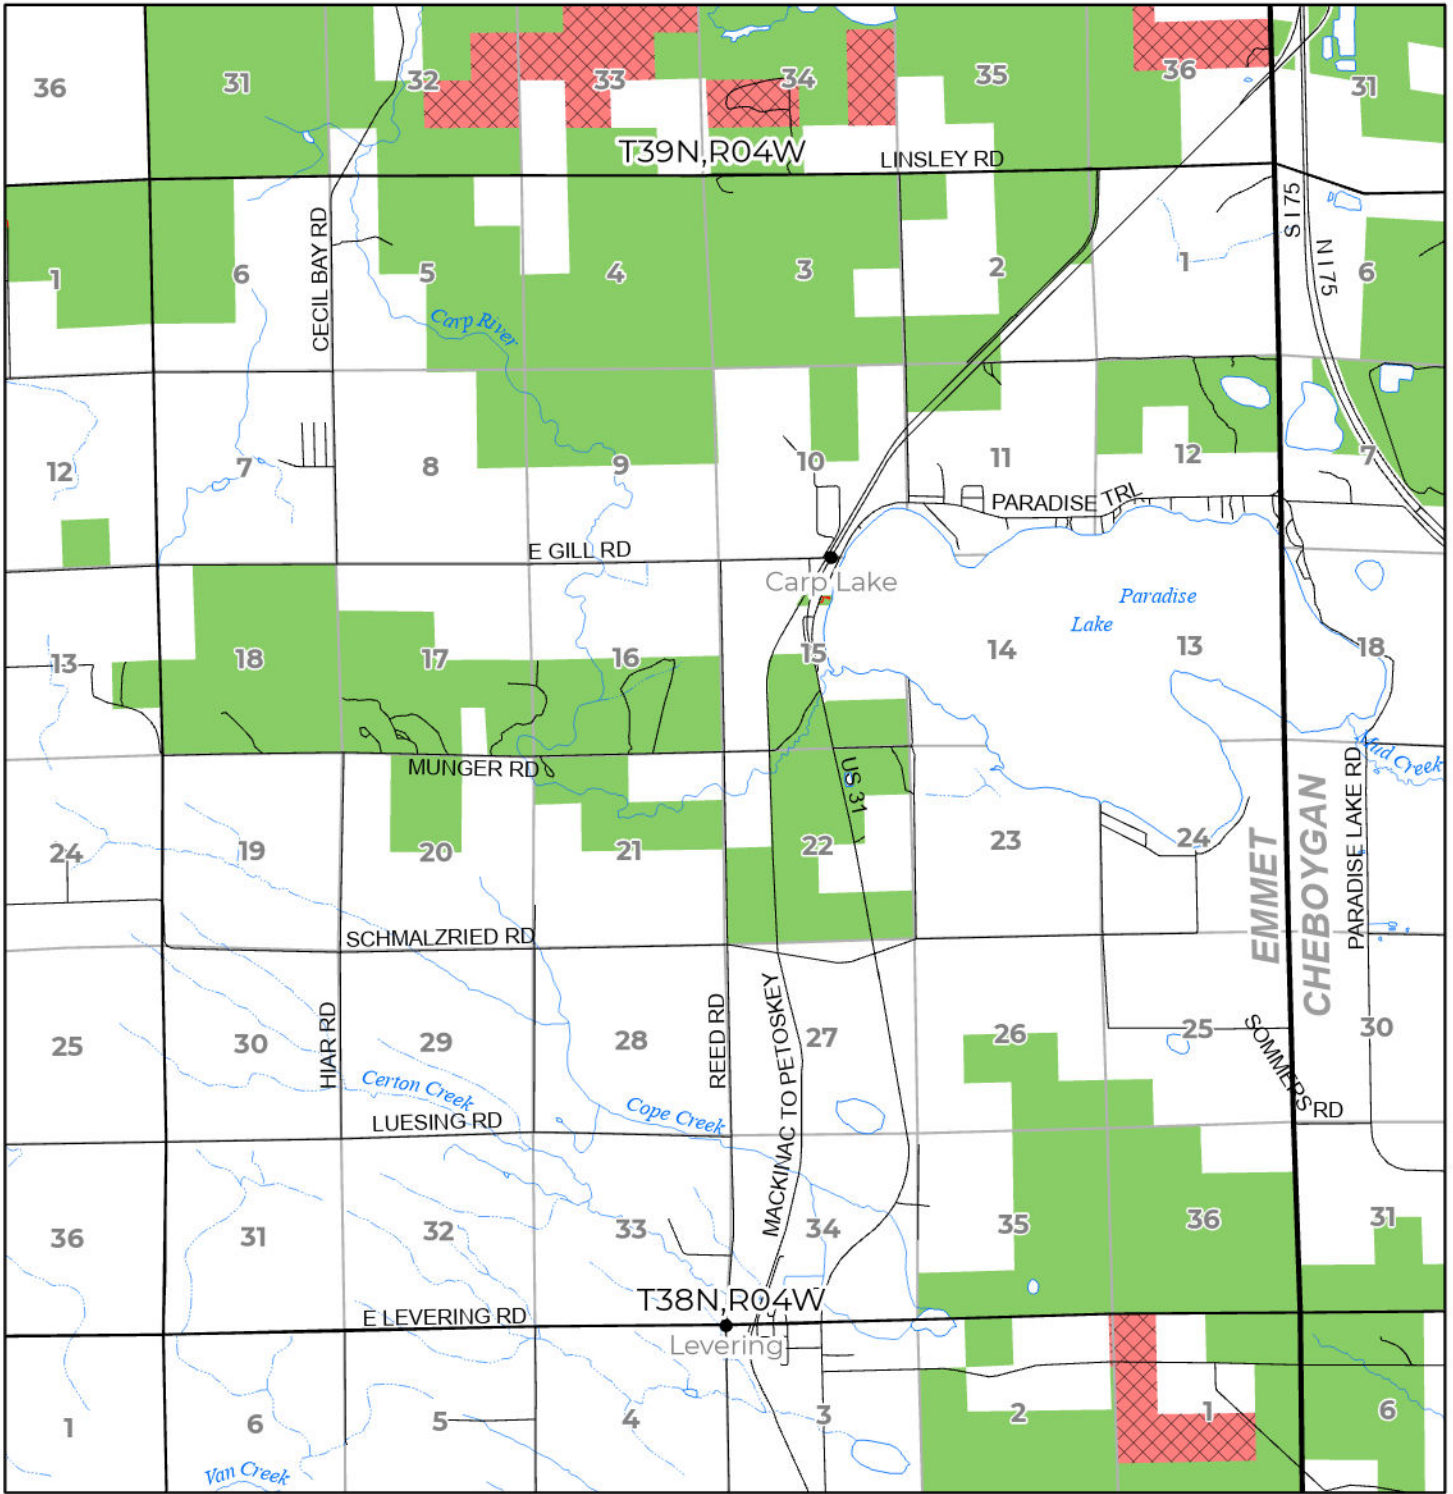

2024 FUELWOOD COLLECTION
 EMMET COUNTY
T38N,R04W

- Open (Recently Closed Timber Sale)
- Open
- Open (Military Restrictions - Possible closure from May to September)
- Closed