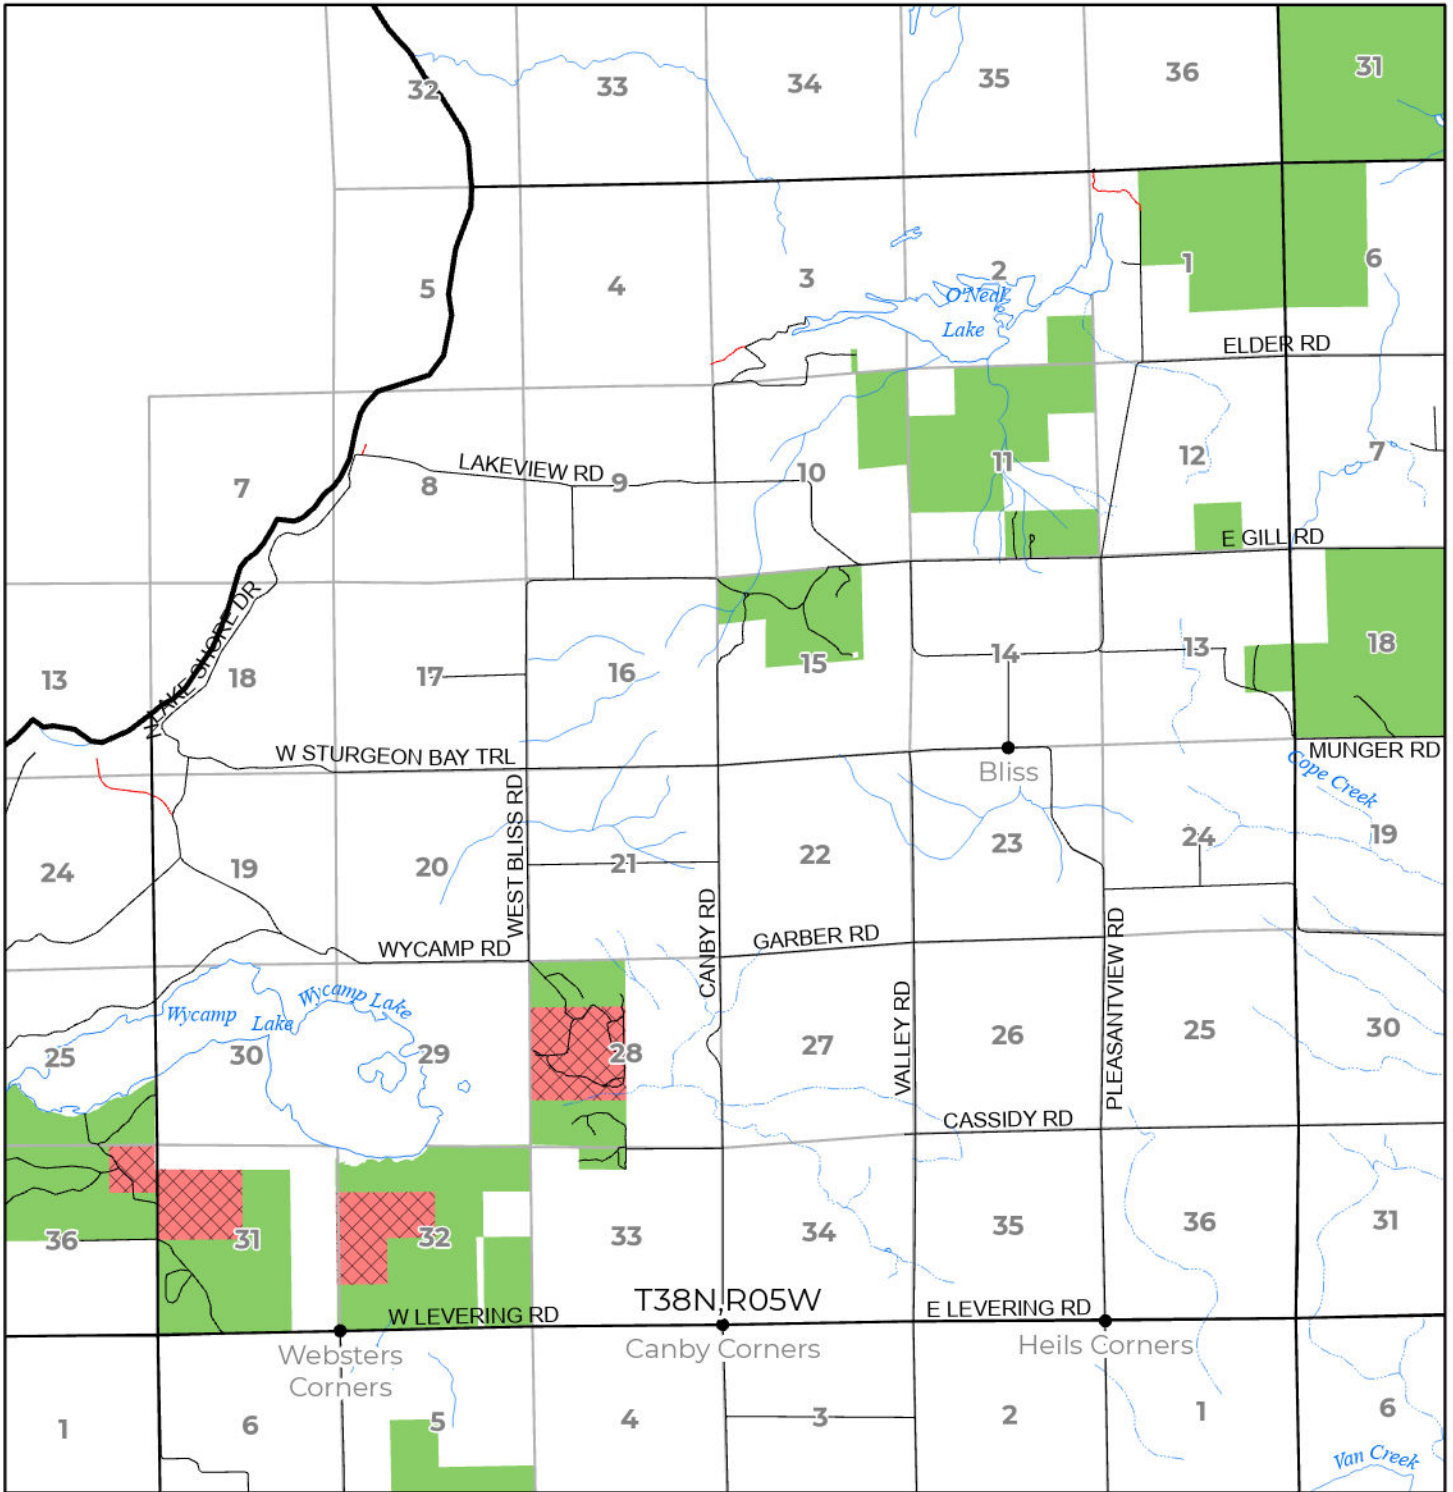

2024 FUELWOOD COLLECTION  
EMMET COUNTY  
T38N,R05W

- Open (Recently Closed Timber Sale)
- Open
- Open (Military Restrictions - Possible closure from May to September)
- Closed

N  
▲  
Miles  
0      1  
Effective: April 1, 2024