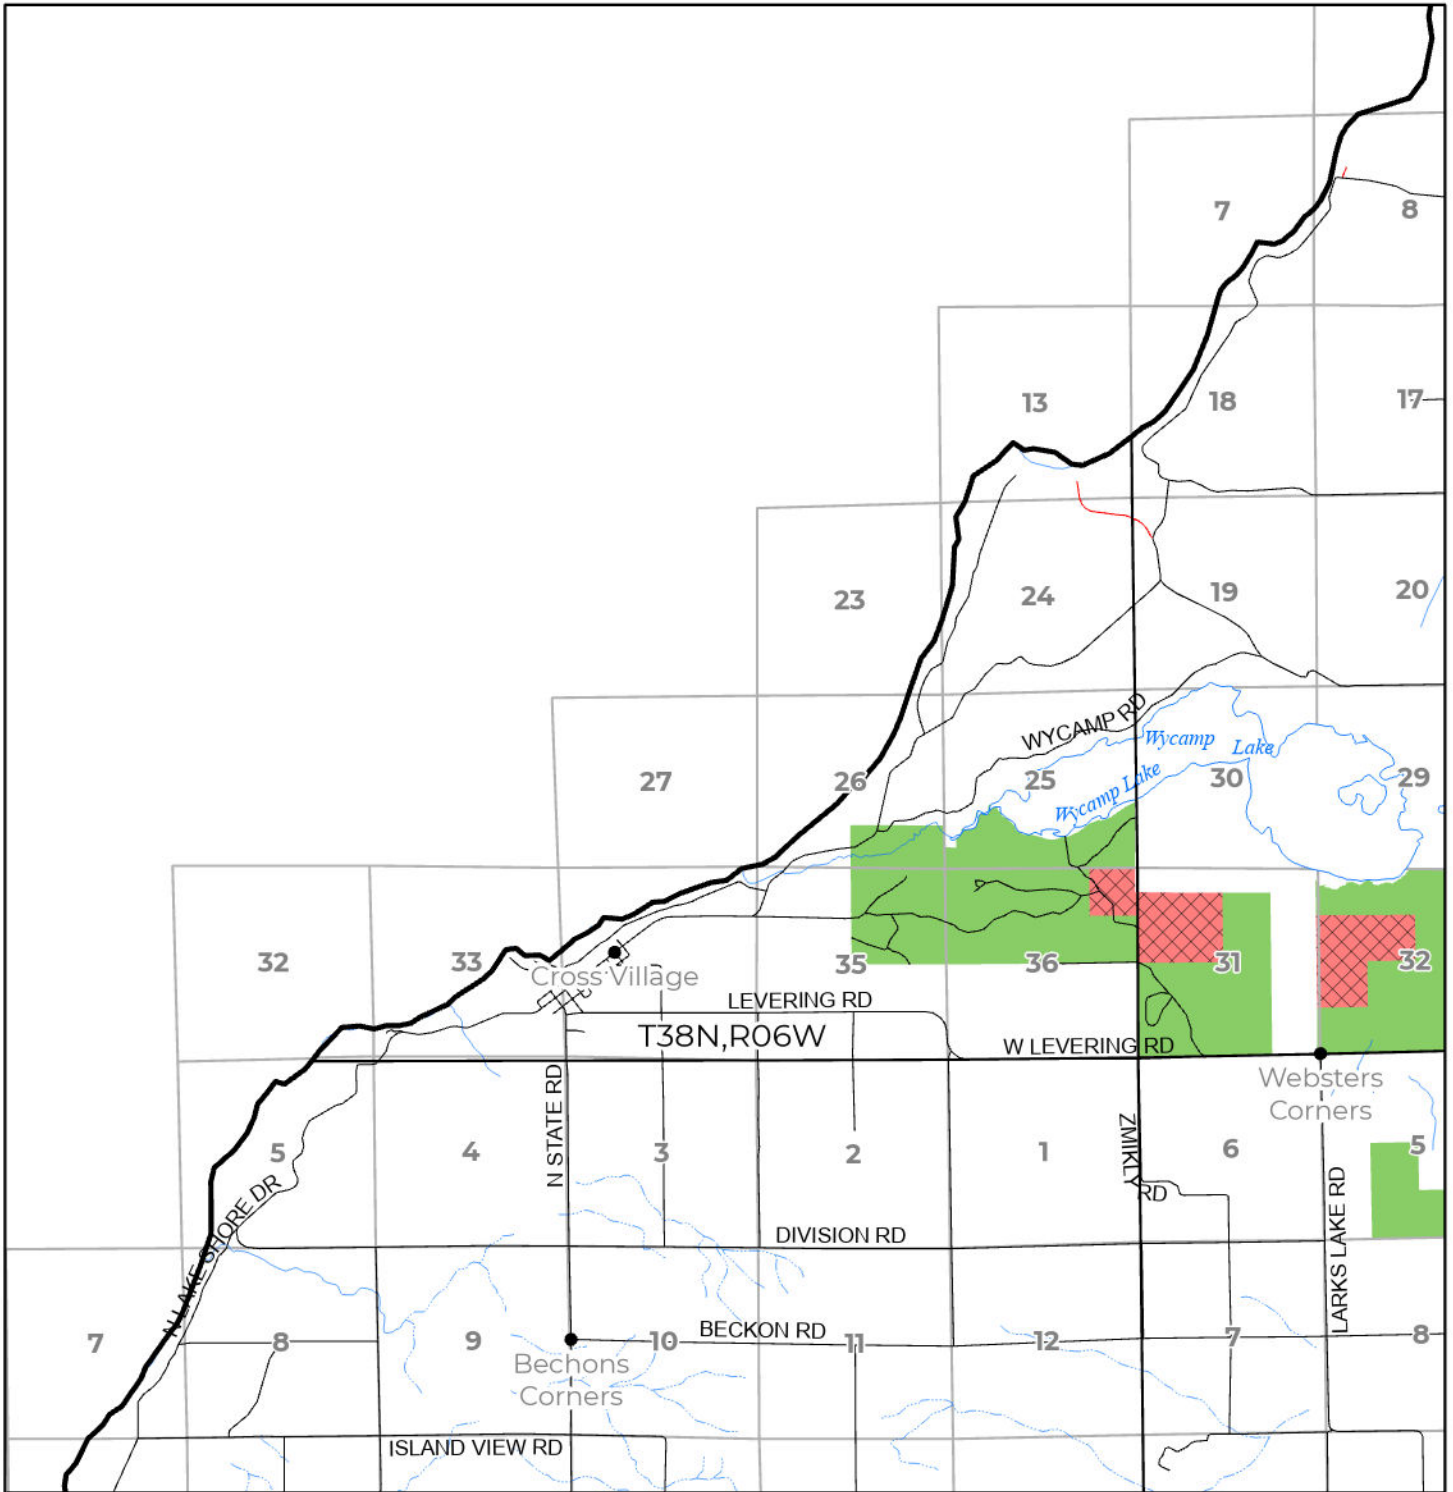

2024 FUELWOOD COLLECTION
 EMMET COUNTY
T38N,R06W

- Open (Recently Closed Timber Sale)
- Open
- Open (Military Restrictions - Possible closure from May to September)
- Closed