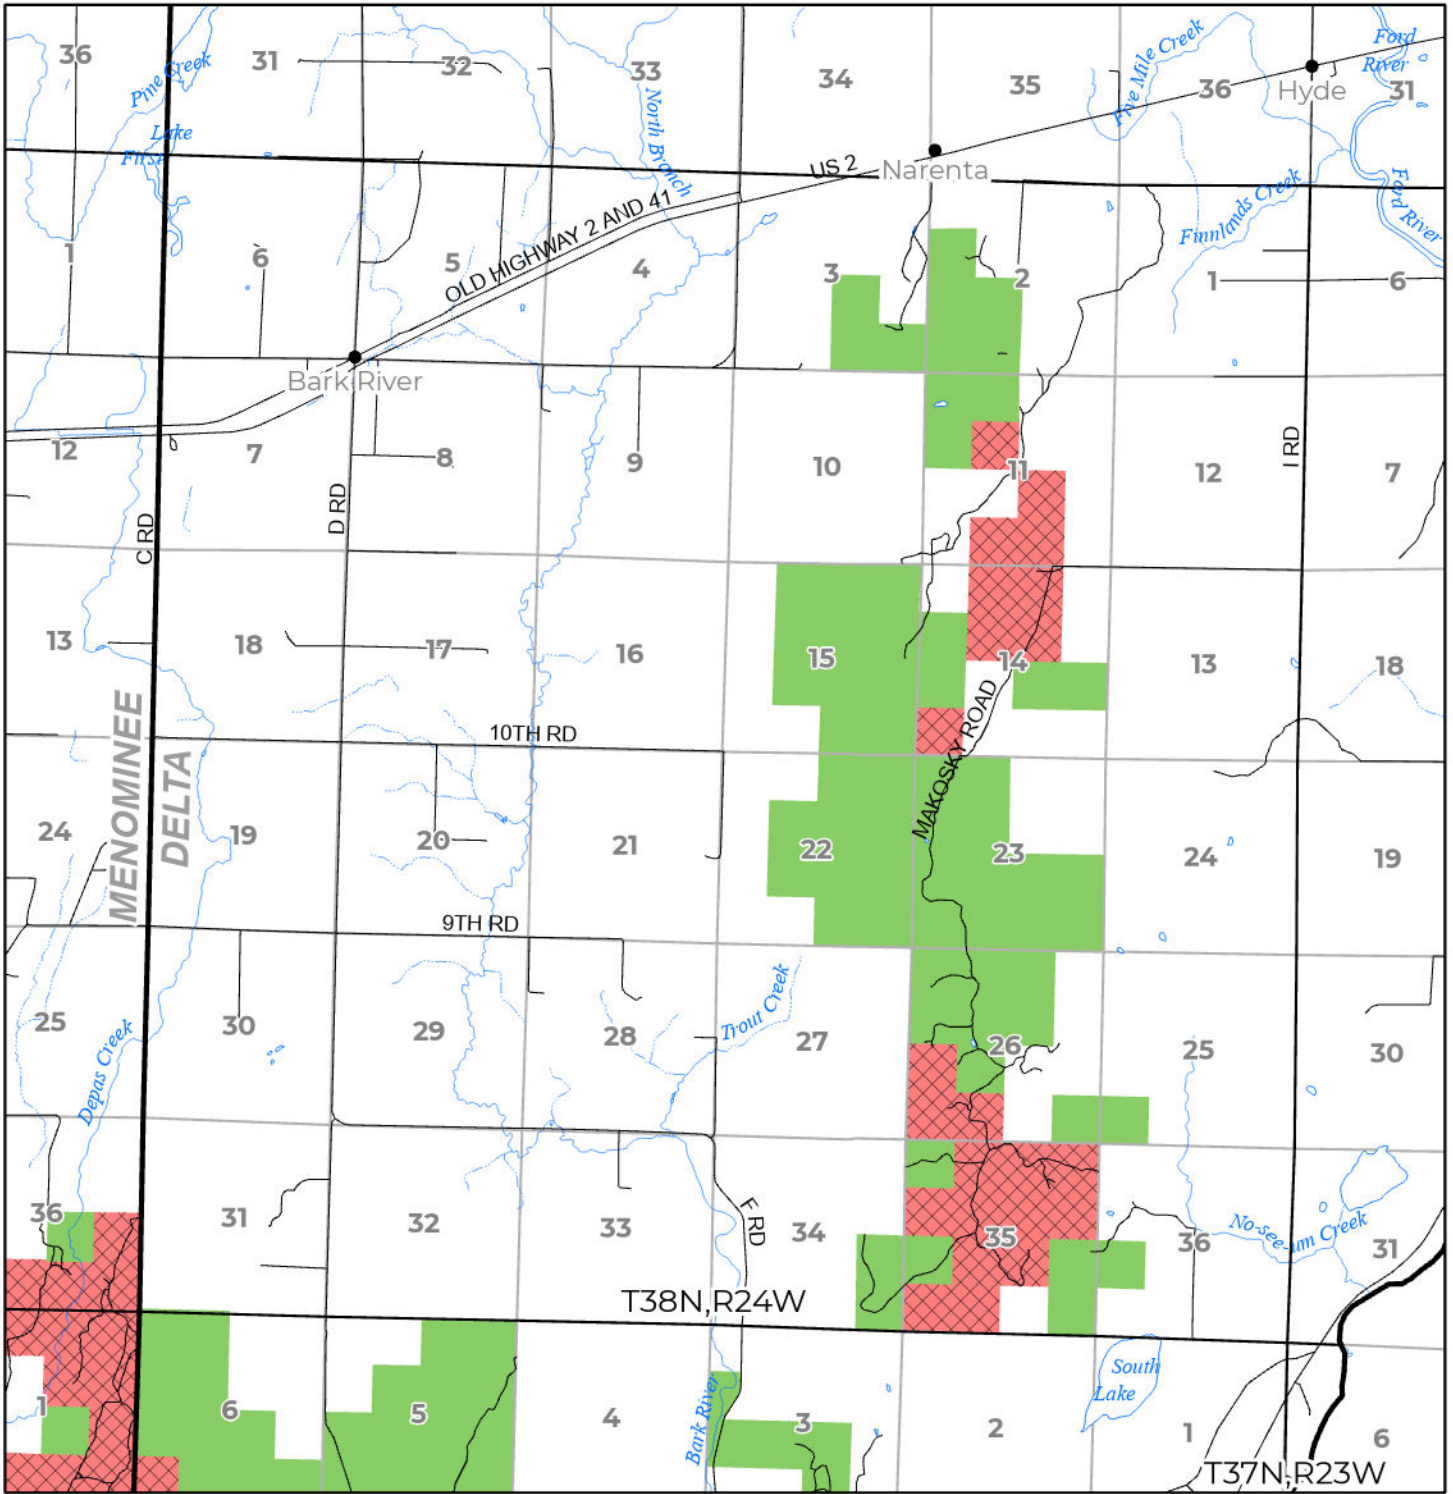

2024 FUELWOOD COLLECTION
 DELTA COUNTY
T38N,R24W

- Open (Recently Closed Timber Sale)
- Open
- Open (Military Restrictions – Possible closure from May to September)
- Closed