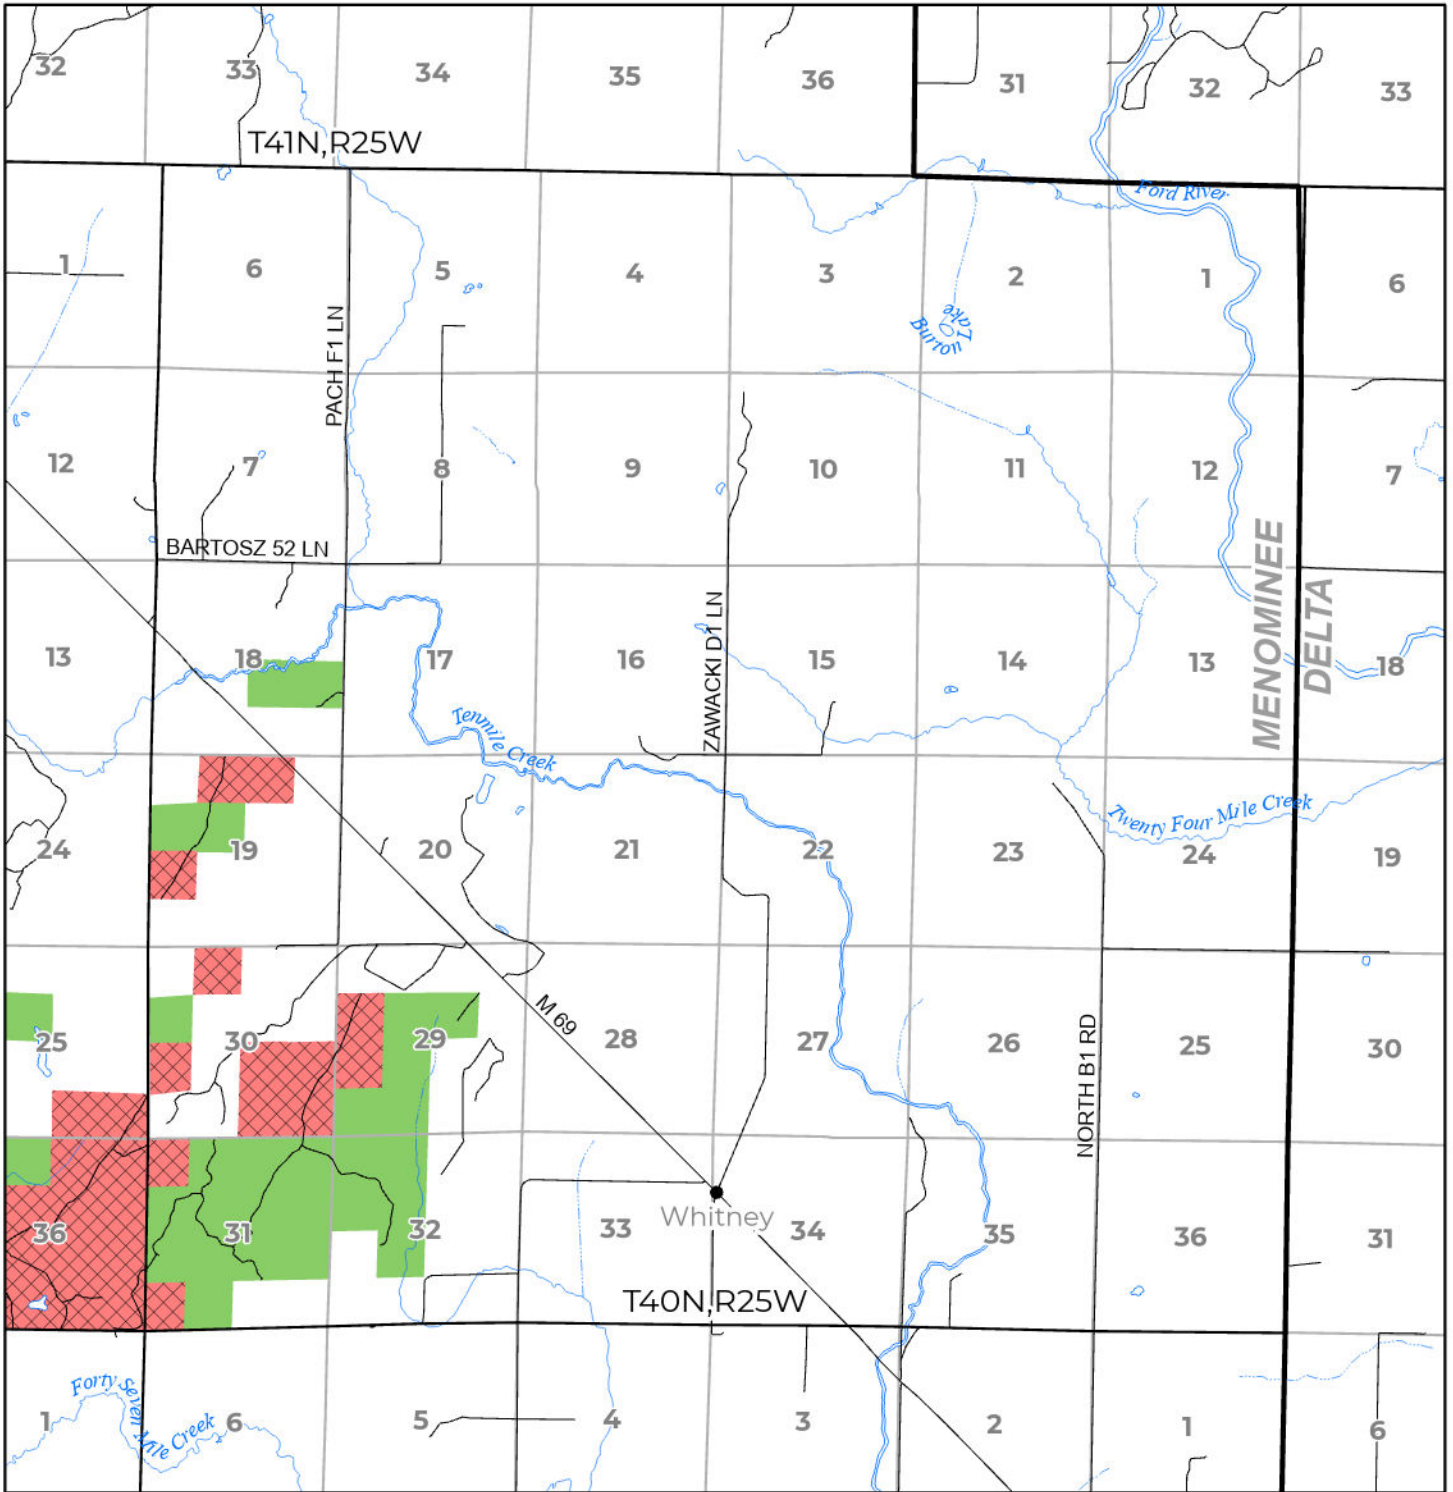

2024 FUELWOOD COLLECTION
 MENONIMEE COUNTY
T40N,R25W

- Open (Recently Closed Timber Sale)
- Open
- Open (Military Restrictions - Possible closure from May to September)
- Closed