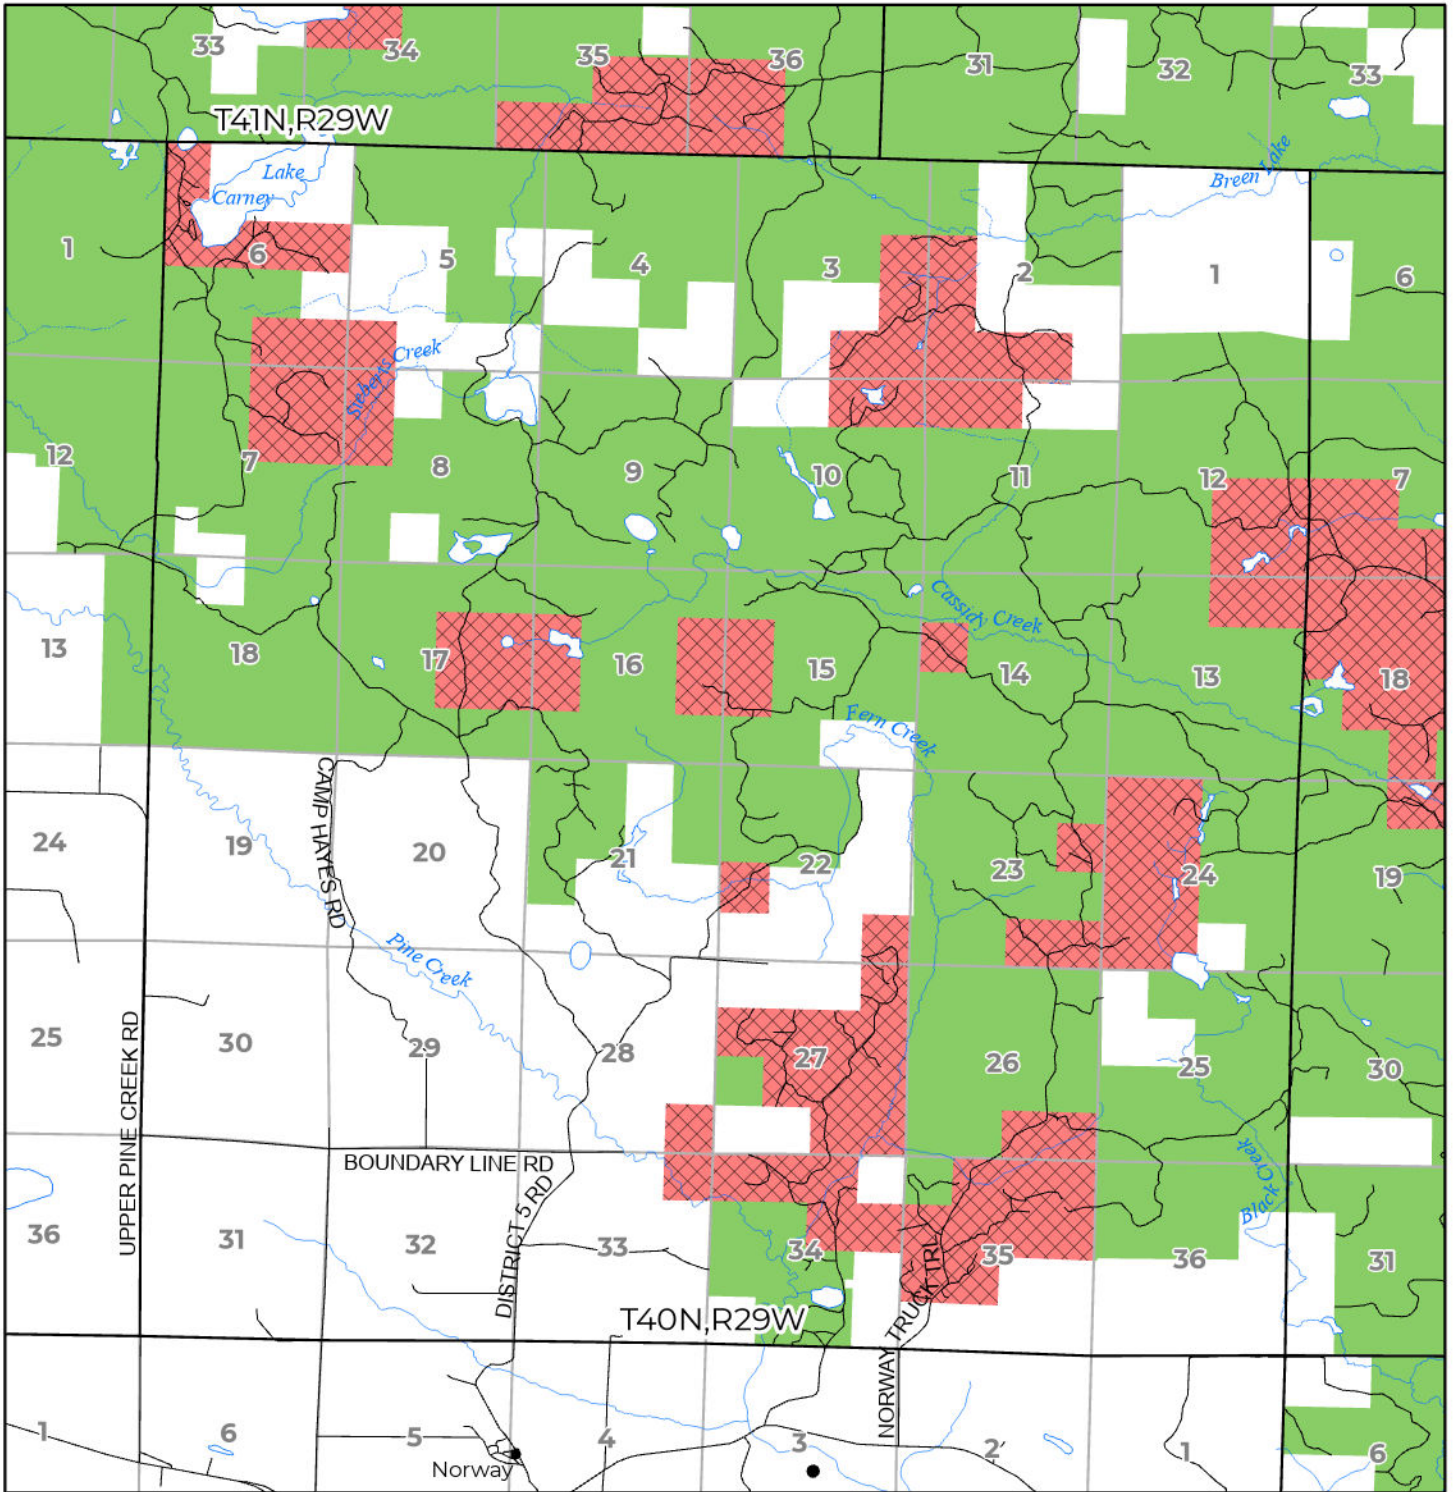

2024 FUELWOOD COLLECTION  
 DICKINSON COUNTY  
**T40N,R29W**

- Open (Recently Closed Timber Sale)
- Open
- Open (Military Restrictions - Possible closure from May to September)
- Closed